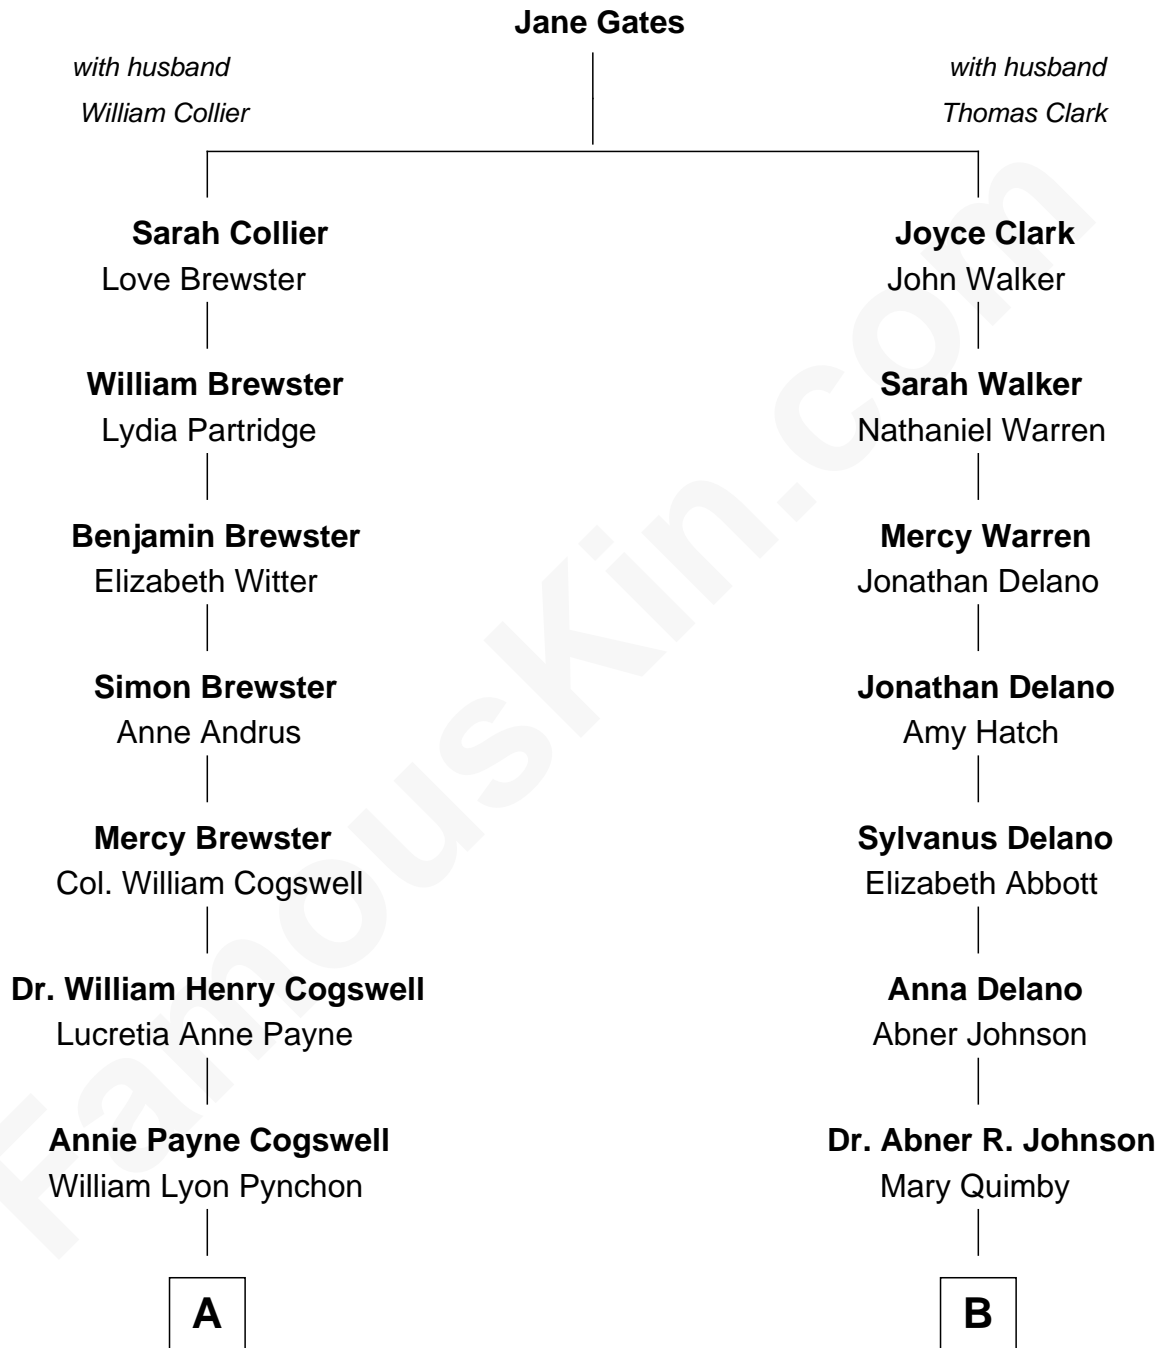

FamousKin.com

Relationship Chart of

Thomas Pynchon

American Novelist

9th cousin 1 time removed of

Alan Shepard
Mercury and Apollo Astronaut

A

William Henry Chichele Pynchon

Carrie Susan Moyses

Thomas Ruggles Pynchon

Catherine Frances Bennett

Thomas Pynchon

Novelist

B

Rosina E. Johnson

William Henry Shepard

Frederick Johnson Shepard

Annie Elizabeth Bartlett

Alan Bartlett Shepard

Pauline Renza Emerson

Alan Shepard

Mercury and Apollo Astronaut

FamousKin.com