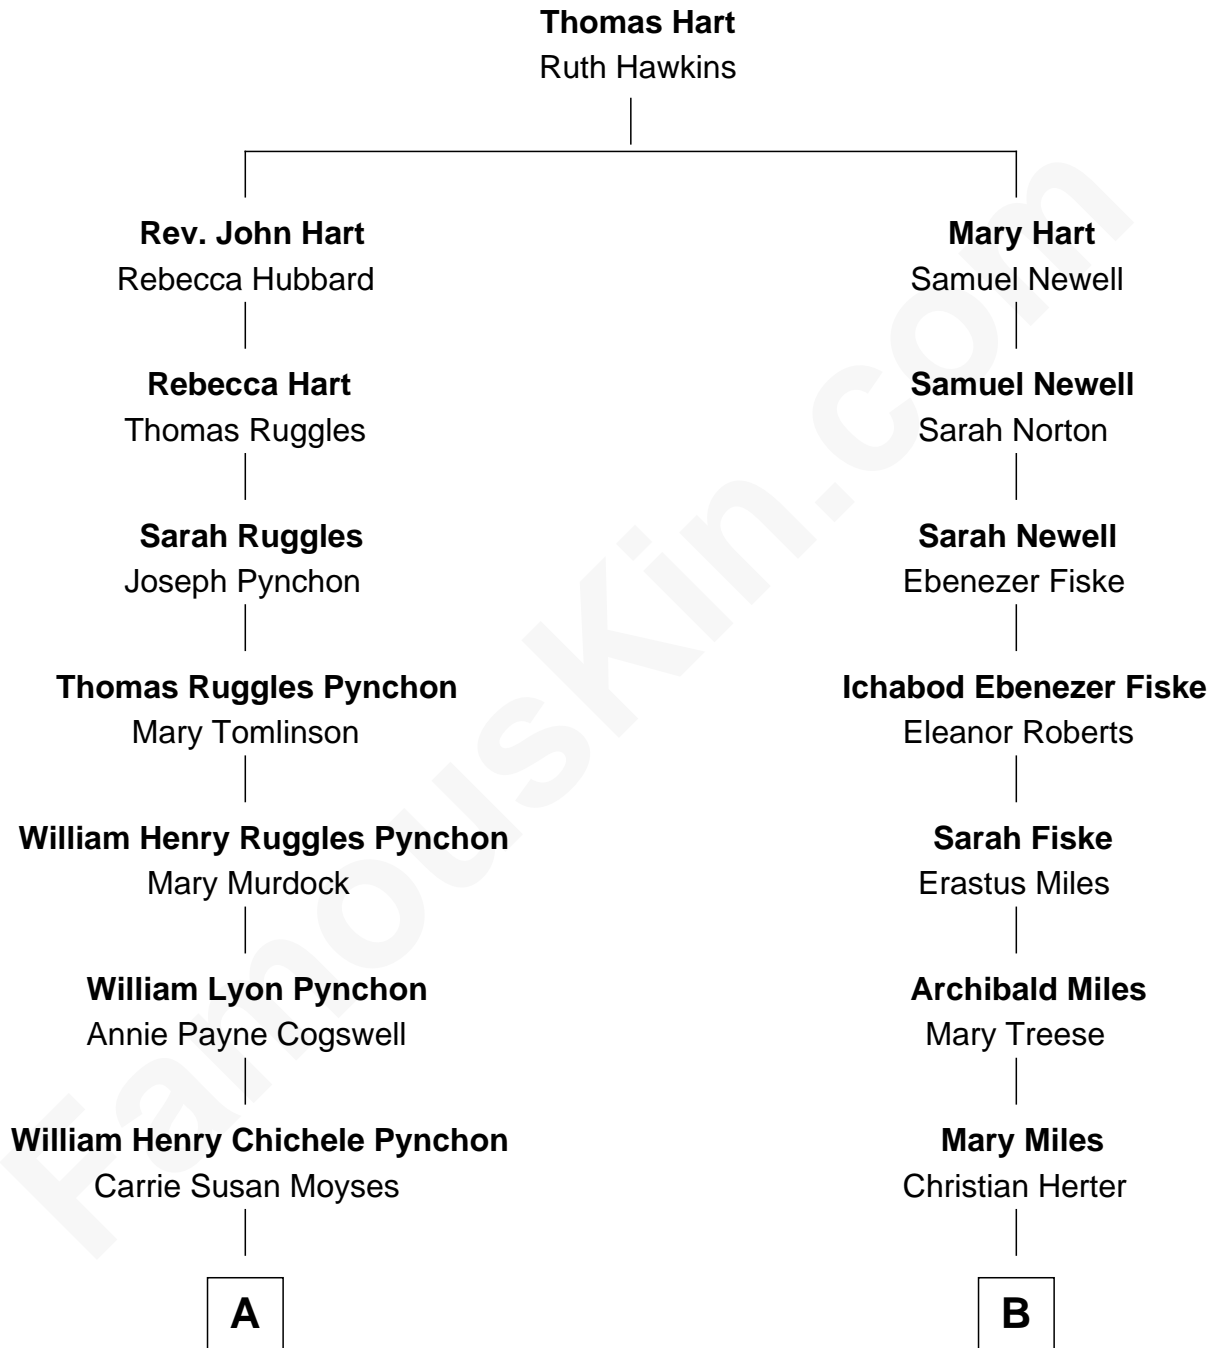

# FamousKin.com Relationship Chart of

**Thomas Pynchon**

*American Novelist*

8th cousin of

**Christian Herter**

*59th Governor of Massachusetts*

**A**

**Thomas Ruggles Pynchon**  
Catherine Frances Bennett

**Thomas Pynchon**  
*Novelist*

**B**

**Albert Herter**  
Adele McGinnis

**Christian Herter**  
*59th Governor of Massachusetts*

FamousKin.com