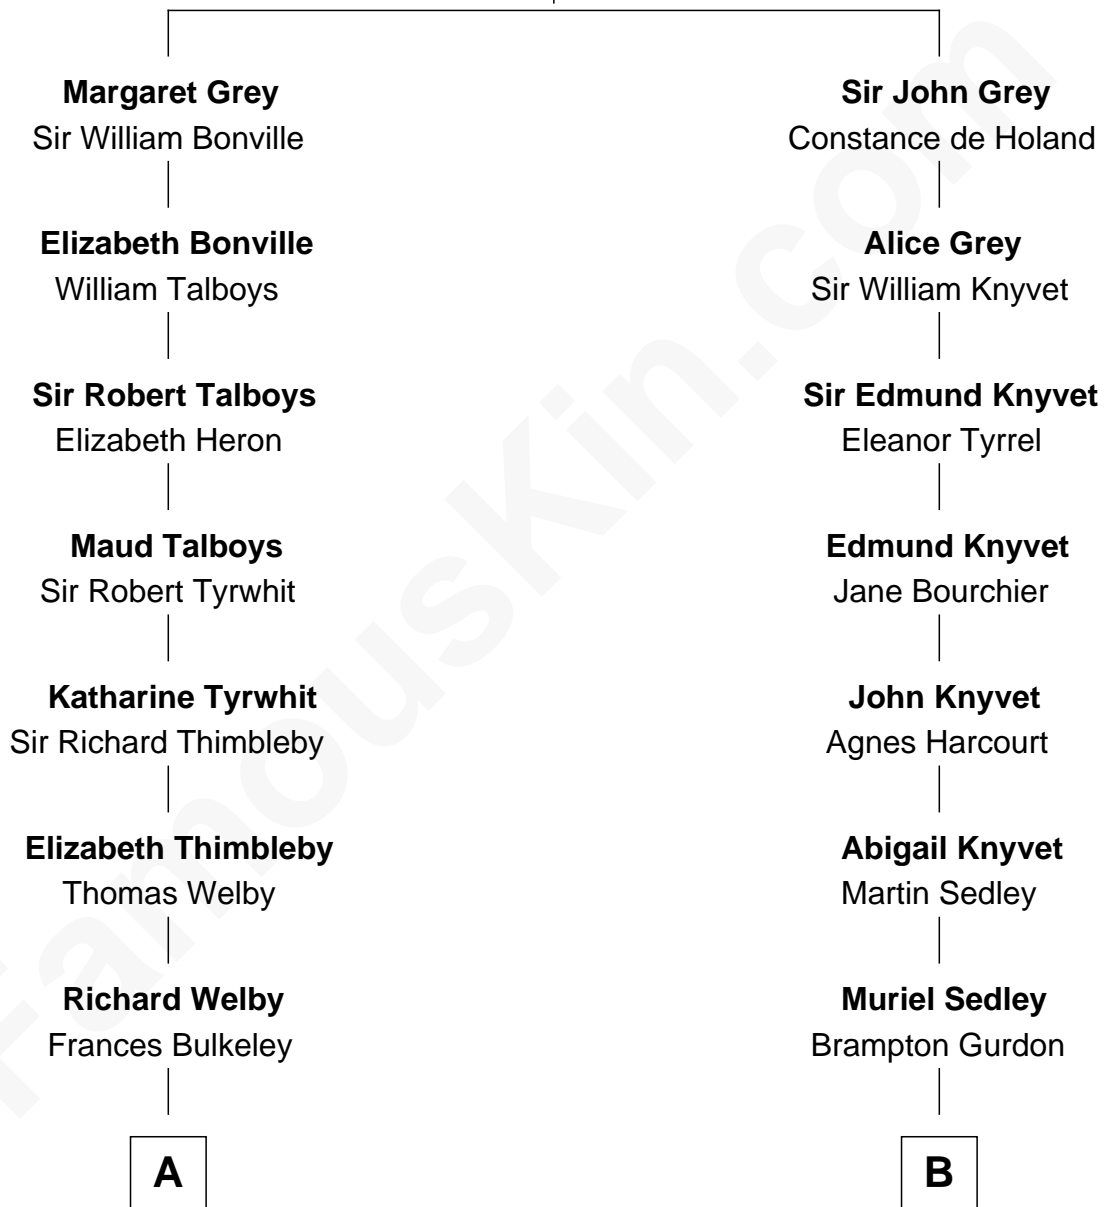

FamousKin.com
Relationship Chart of
Thomas Pynchon
American Novelist

17th cousin 1 time removed of

Ted Danson
TV Actor - "Cheers", "CSI"

Sir Reynold Grey
 Margaret de Ros

C

Edward Bridge Danson
Jessica Harriet MacMaster

Ted Danson

TV Actor - "Cheers", "CSI"

FamousKin.com