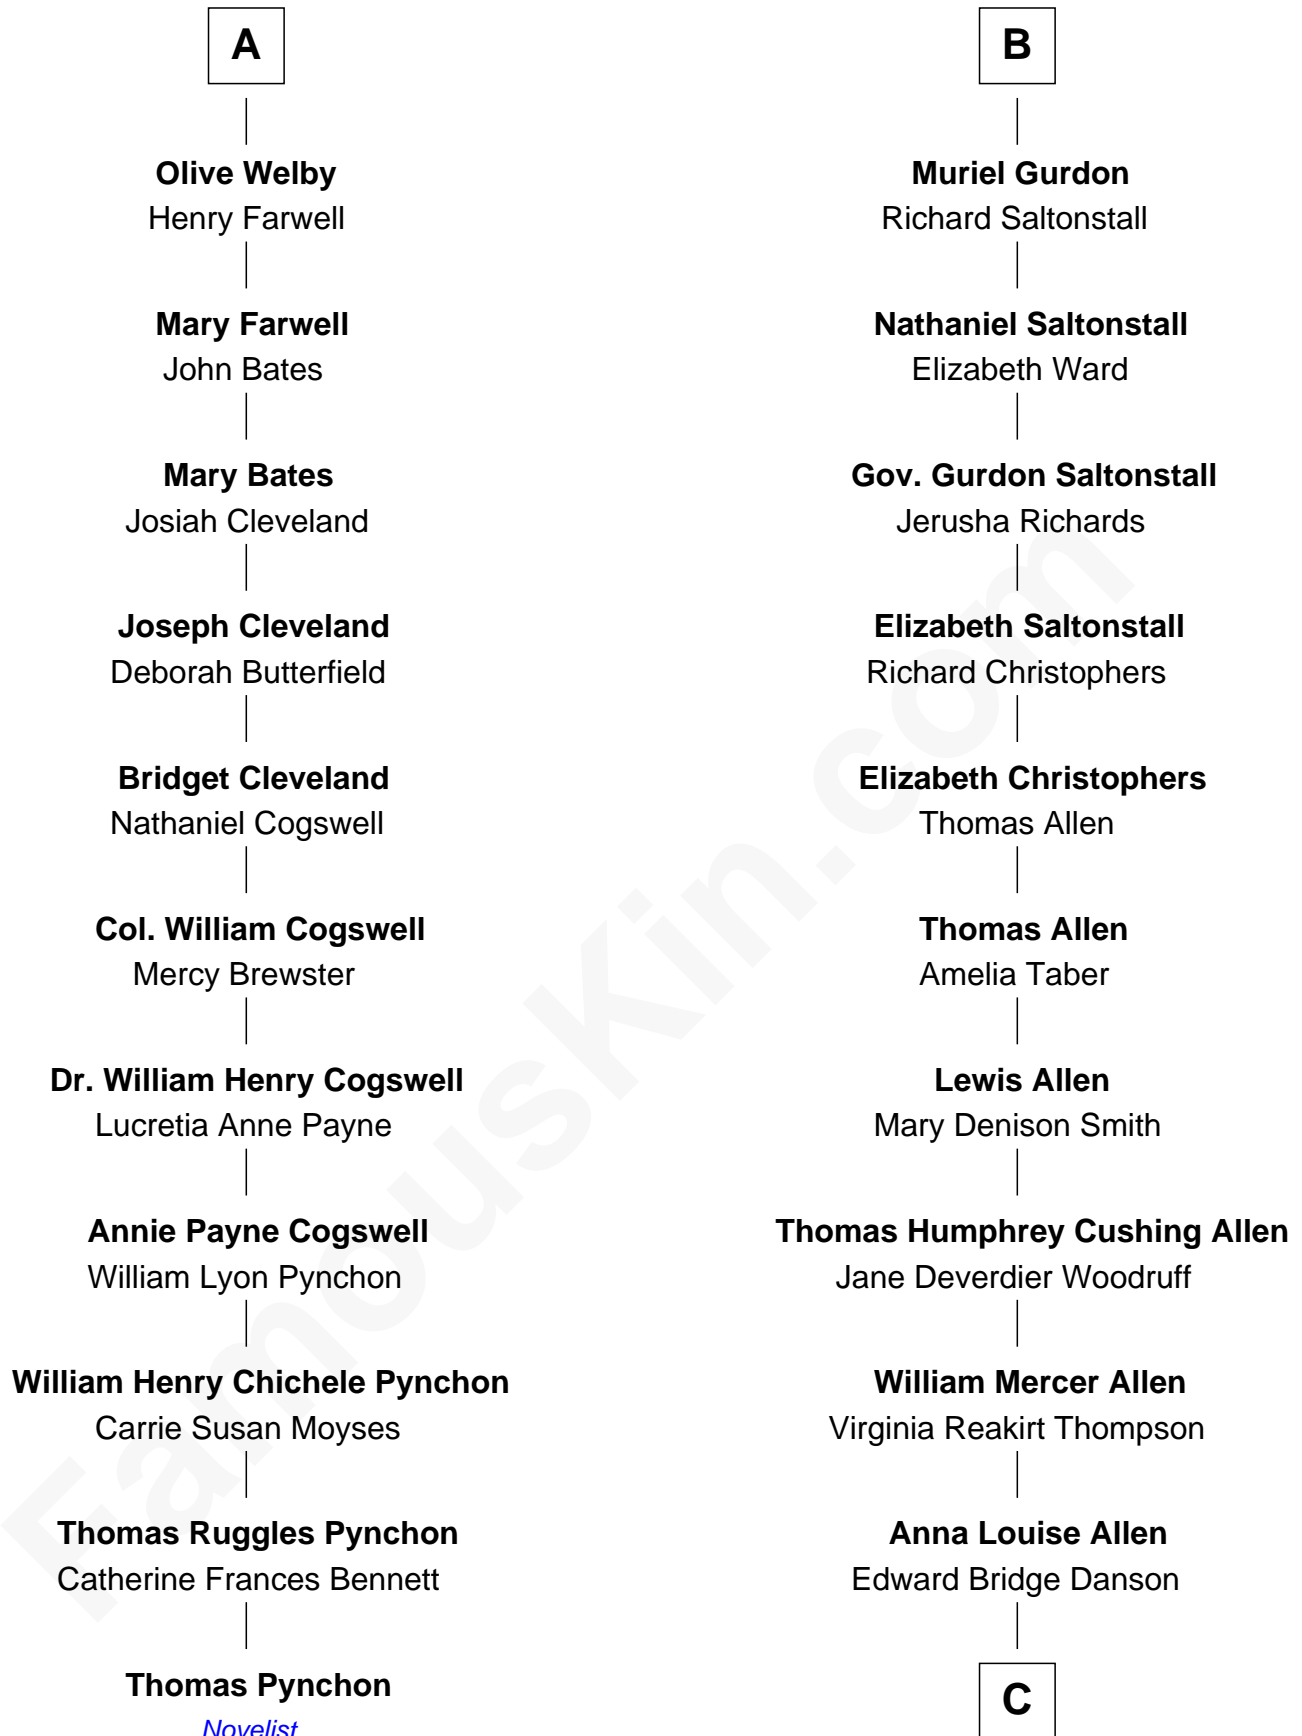

FamousKin.com
Relationship Chart of
Thomas Pynchon
American Novelist

17th cousin 1 time removed of

Ted Danson
TV Actor - "Cheers", "CSI"

Sir Reynold Grey
 Margaret de Ros

C

Edward Bridge Danson
Jessica Harriet MacMaster