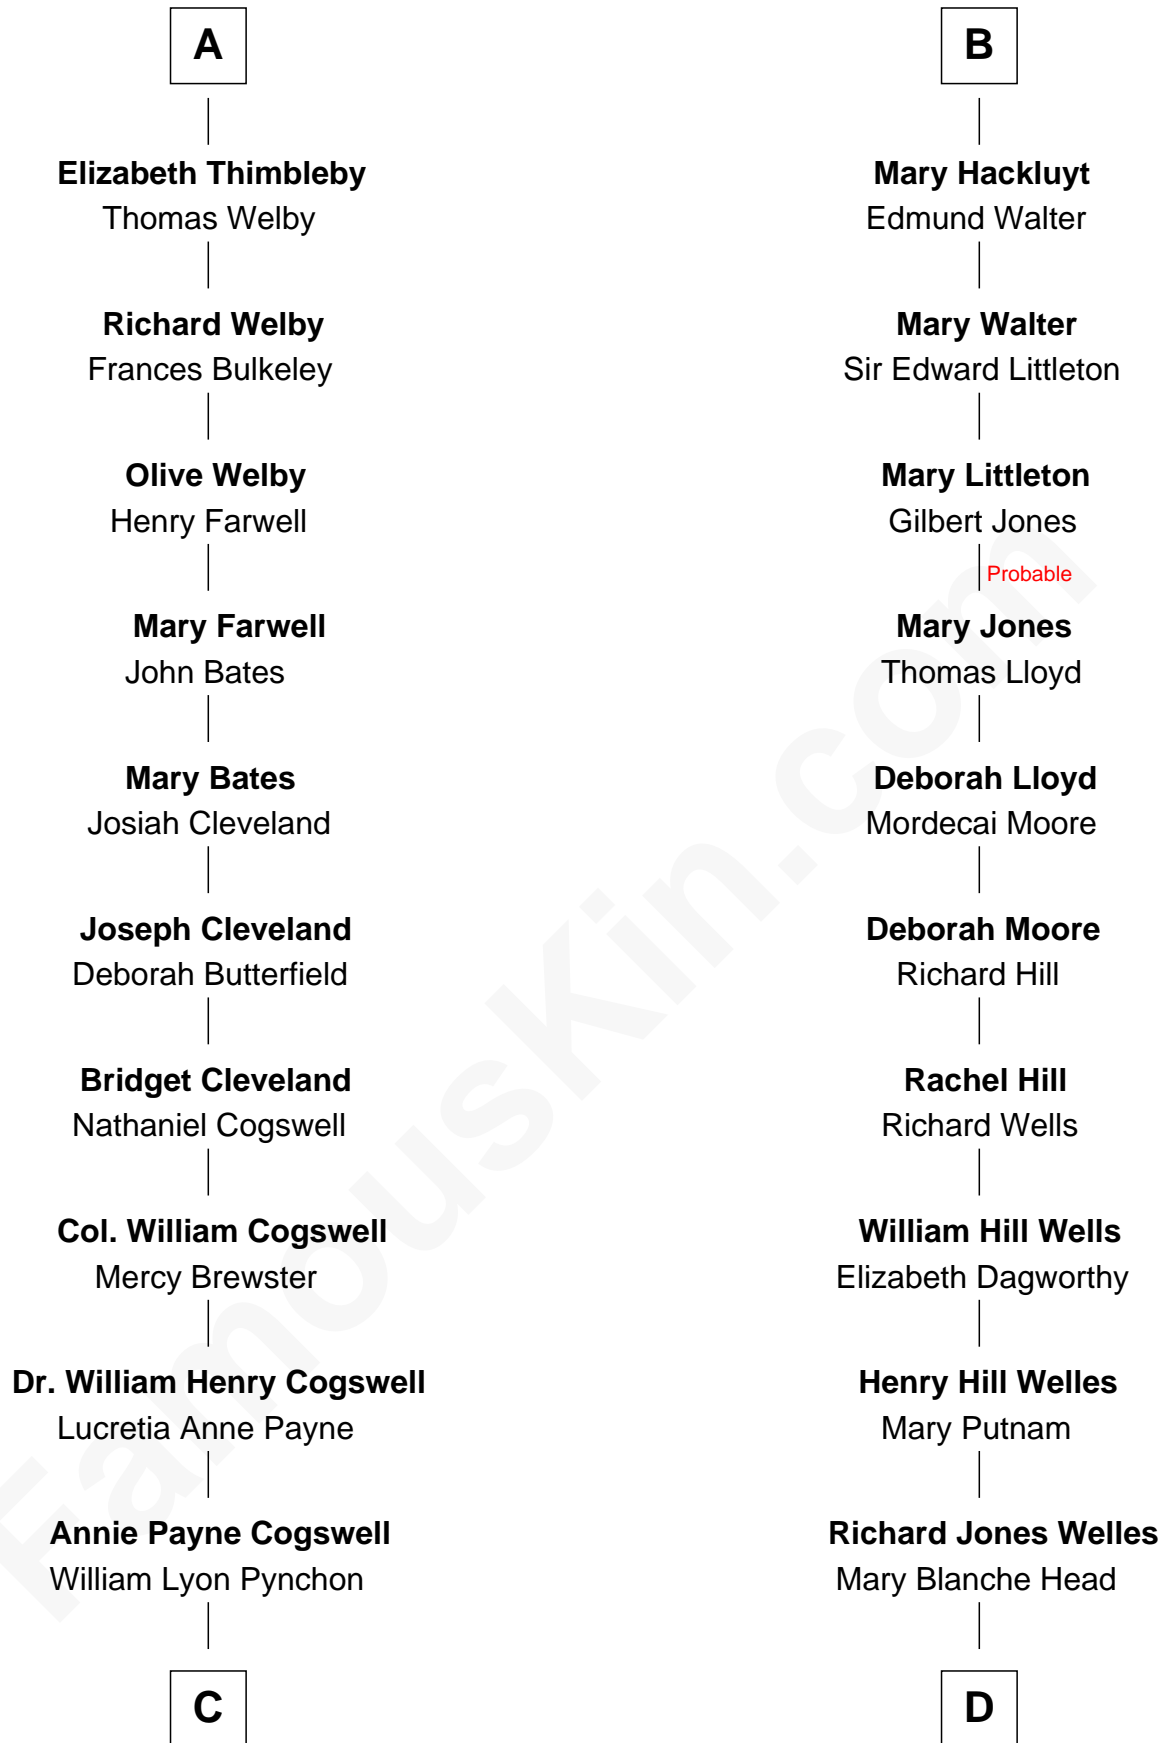

FamousKin.com
Relationship Chart of
Thomas Pynchon
American Novelist

18th cousin 1 time removed of

Orson Welles
Radio, Stage, and Movie Actor

C

William Henry Chichele Pynchon

Carrie Susan Moyses

Thomas Ruggles Pynchon

Catherine Frances Bennett

Thomas Pynchon

Novelist

D

Richard Head Welles

Beatrice Ives

Orson Welles

Radio, Stage, and Movie Actor