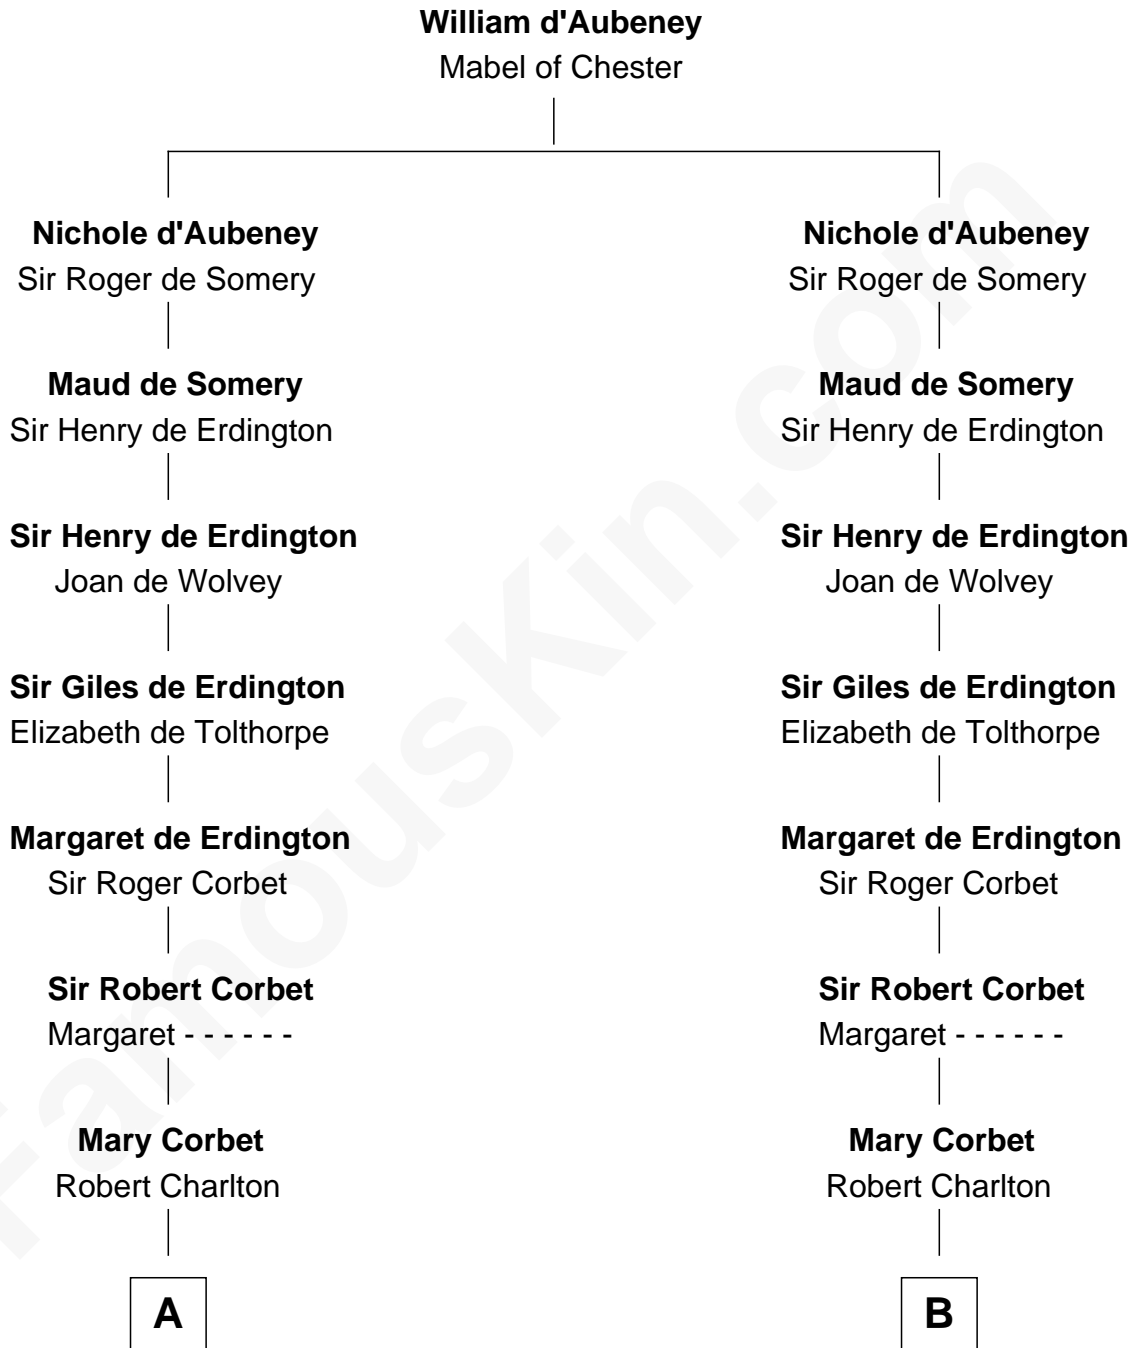

FamousKin.com
Relationship Chart of
Thomas Pynchon
American Novelist

16th cousin 5 times removed of

John Hancock
Signer of the Declaration of Independence

C

William Henry Ruggles Pynchon

Mary Murdock

William Lyon Pynchon