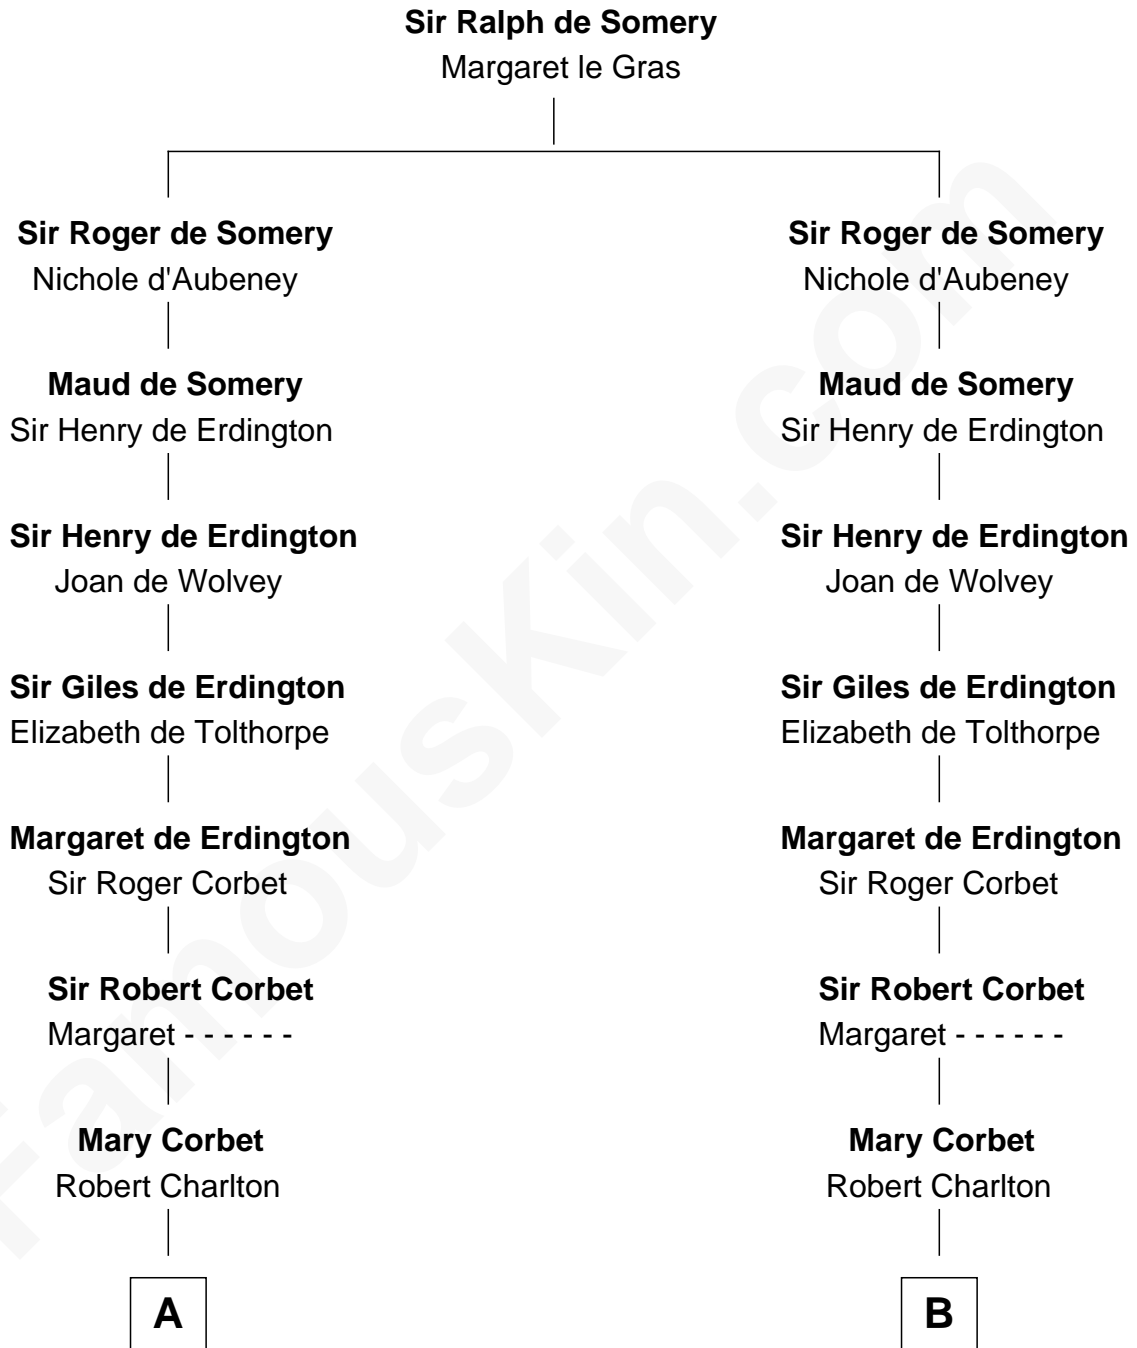

**FamousKin.com**  
**Relationship Chart of**  
**Thomas Pynchon**  
*American Novelist*

16th cousin 5 times removed of

**John Hancock**  
*Signer of the Declaration of Independence*

**C**

William Henry Ruggles Pynchon

Mary Murdock

William Lyon Pynchon

Annie Payne Cogswell

William Henry Chichele Pynchon

Carrie Susan Moyses

Thomas Ruggles Pynchon

Catherine Frances Bennett

Thomas Pynchon