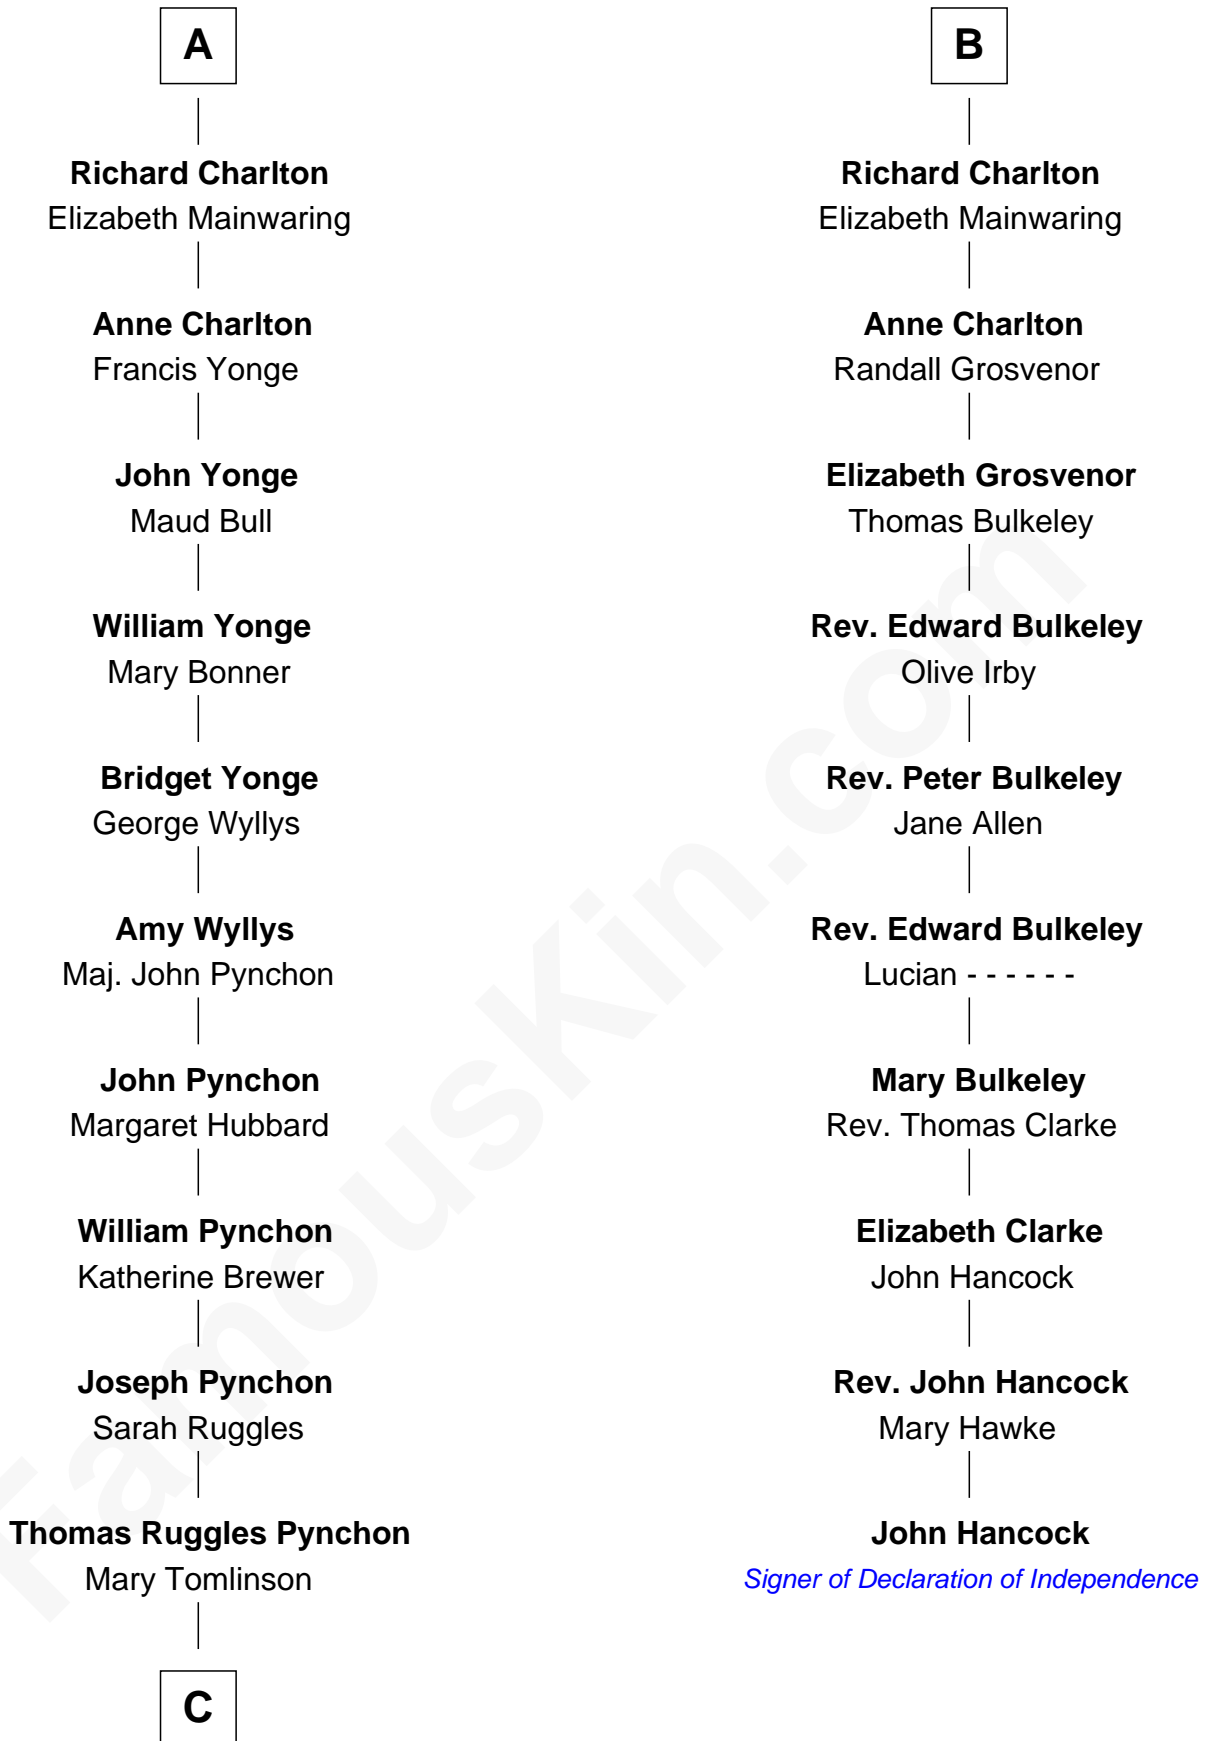

FamousKin.com
Relationship Chart of
Thomas Pynchon
American Novelist

16th cousin 5 times removed of

John Hancock
Signer of the Declaration of Independence

C

William Henry Ruggles Pynchon

Mary Murdock

William Lyon Pynchon

Annie Payne Cogswell

William Henry Chichele Pynchon

Carrie Susan Moyses

Thomas Ruggles Pynchon

Catherine Frances Bennett

Thomas Pynchon

Novelist

FamousKin.com