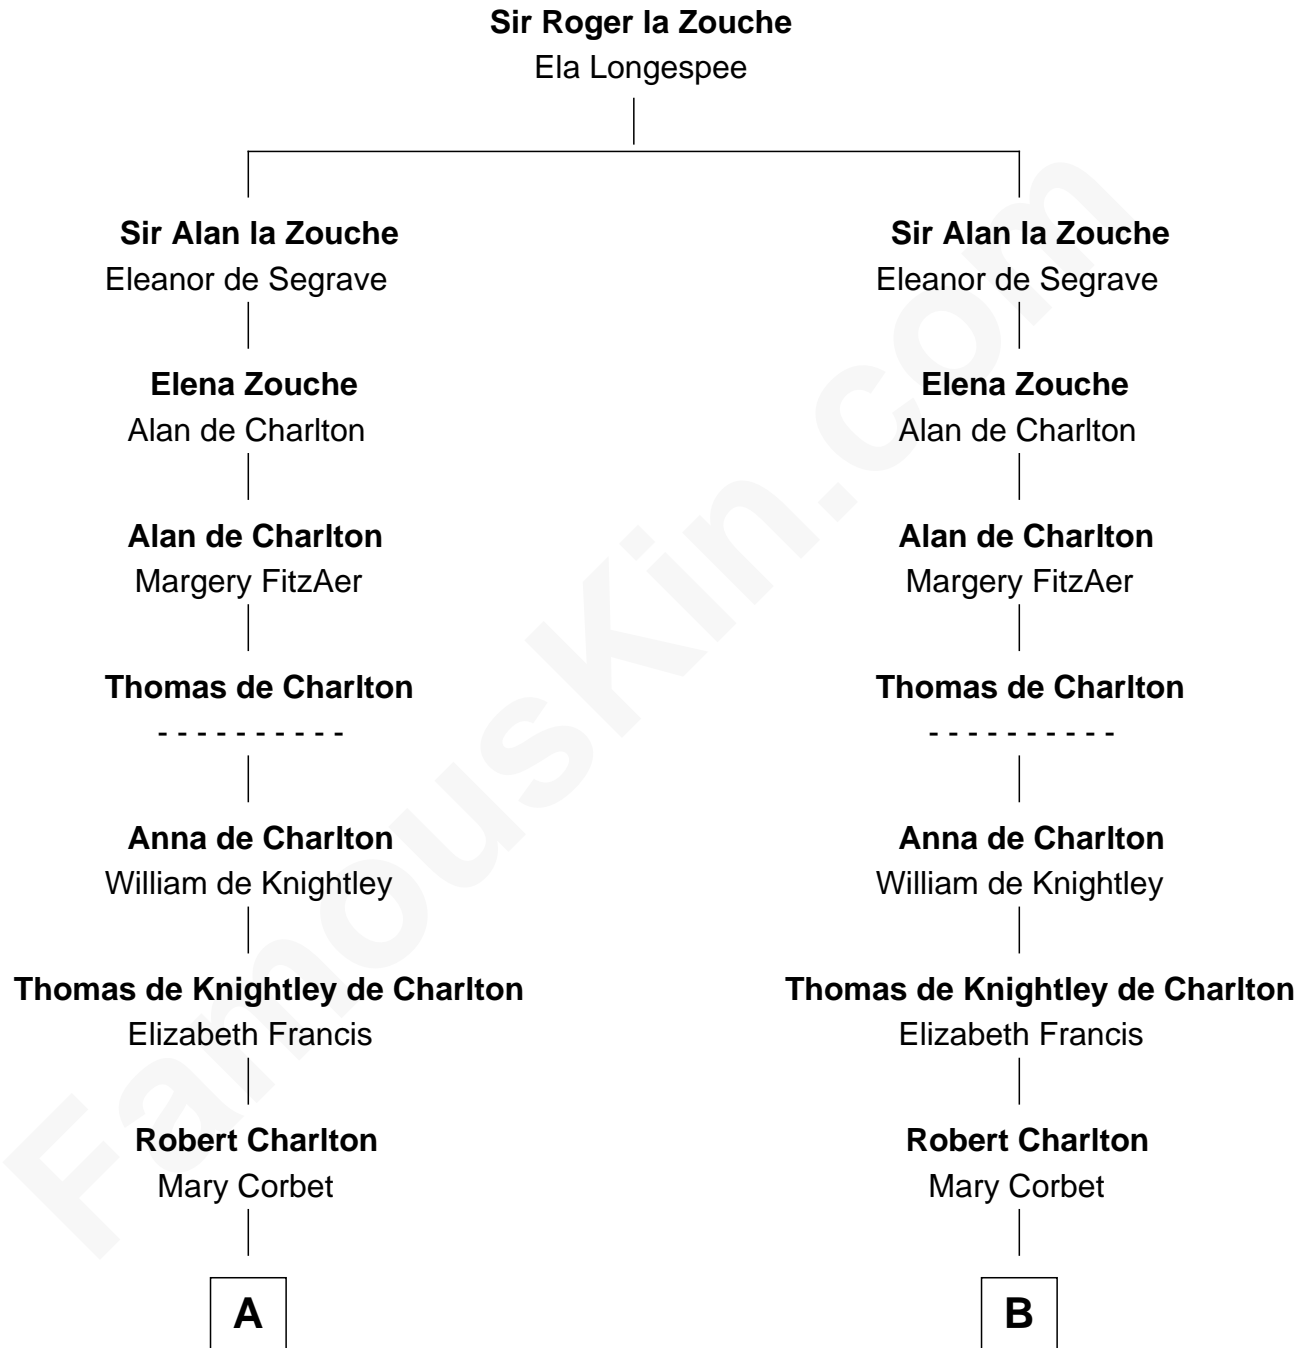

FamousKin.com
Relationship Chart of
Thomas Pynchon
American Novelist

16th cousin 5 times removed of

John Hancock
Signer of the Declaration of Independence

C

William Henry Ruggles Pynchon

Mary Murdock

William Lyon Pynchon

Annie Payne Cogswell

William Henry Chichele Pynchon

Carrie Susan Moyses

Thomas Ruggles Pynchon

Catherine Frances Bennett

Thomas Pynchon

Novelist

FamousKin.com