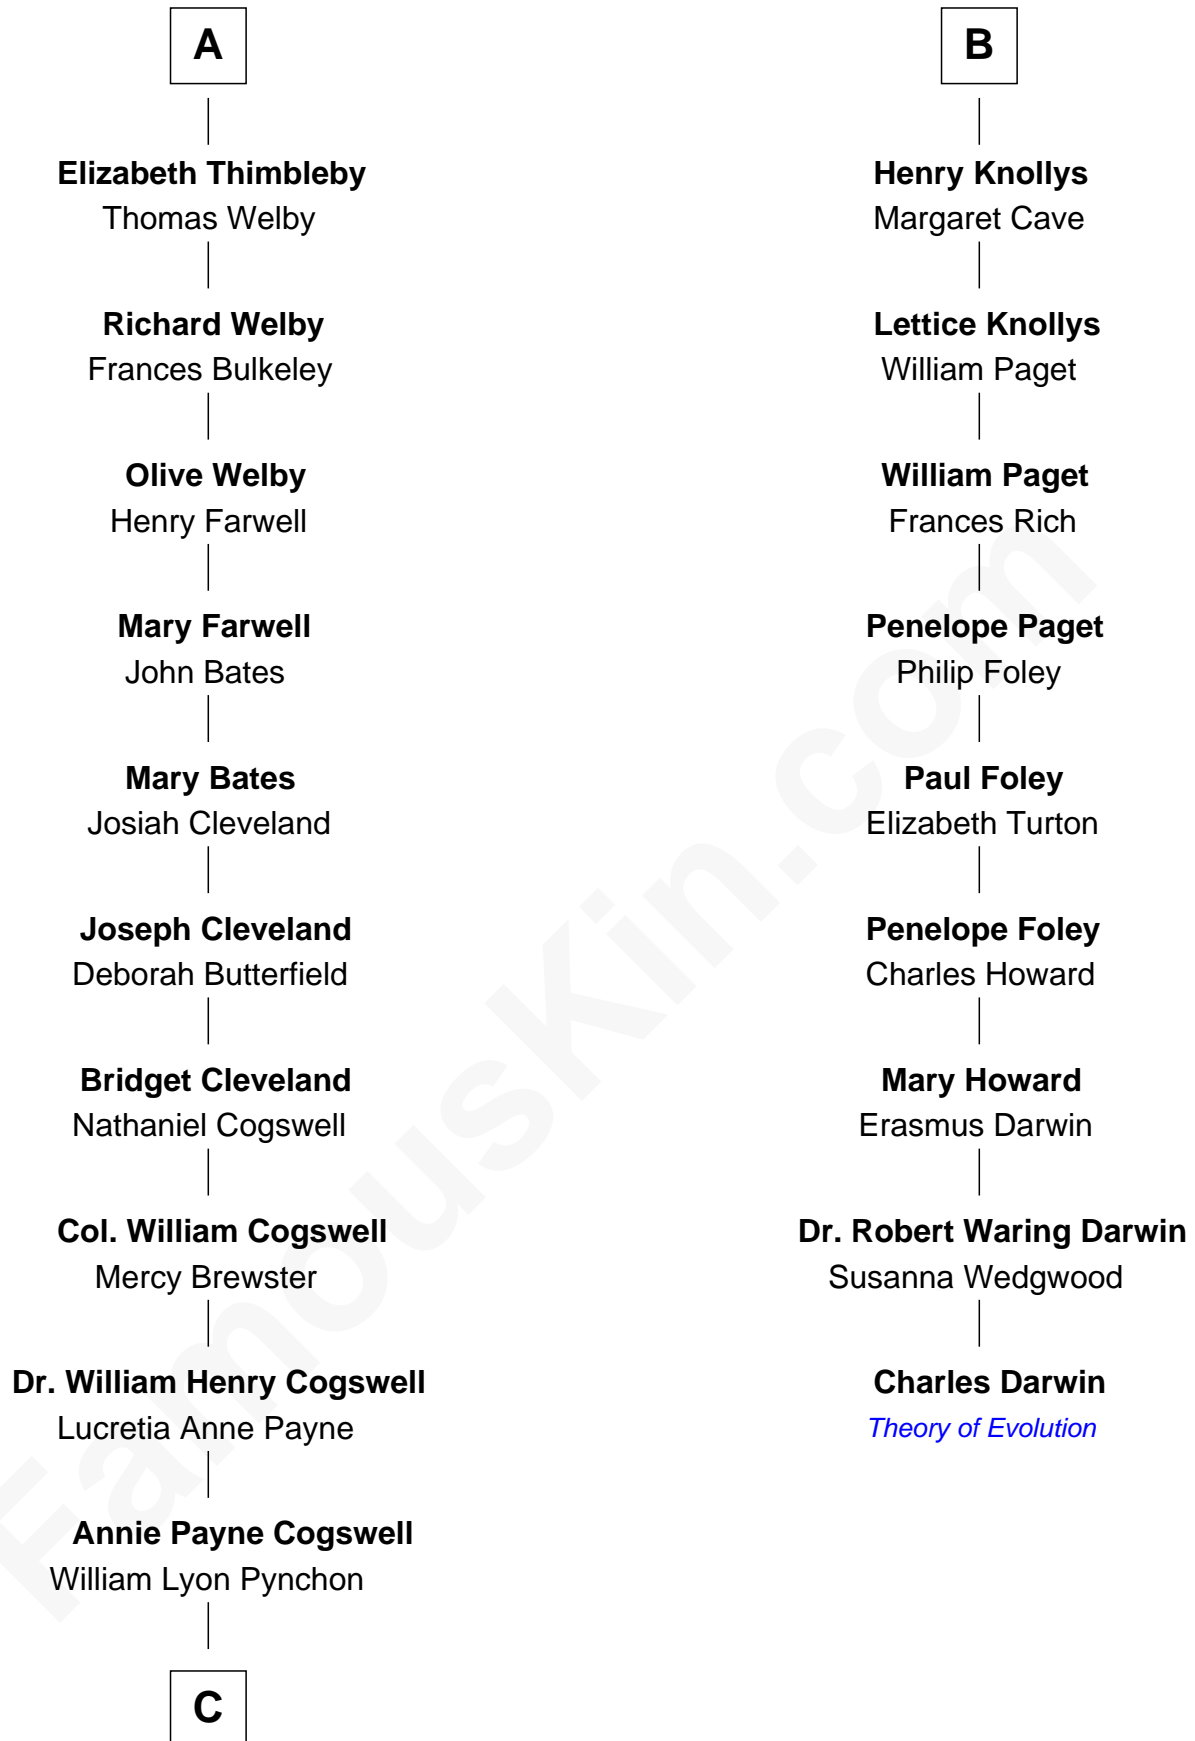

FamousKin.com

Relationship Chart of

Thomas Pynchon

American Novelist

15th cousin 4 times removed of

Charles Darwin
Theory of Evolution

C

—
William Henry Chichele Pynchon

Carrie Susan Moyses

—
Thomas Ruggles Pynchon

Catherine Frances Bennett

—
Thomas Pynchon

Novelist

FamousKin.com