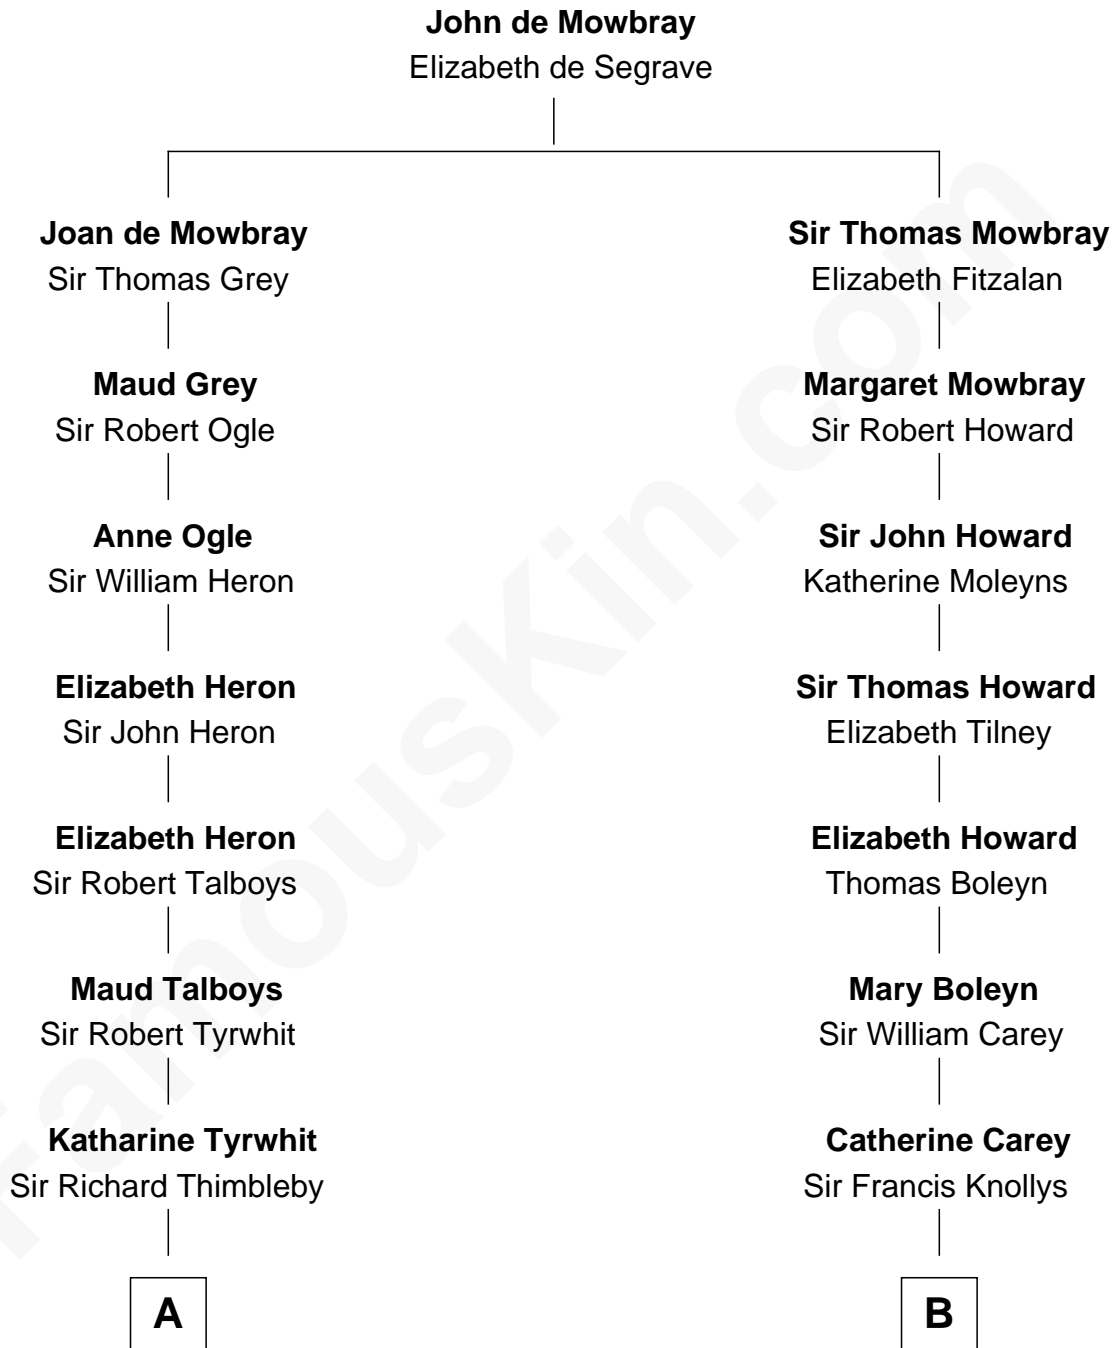

FamousKin.com

Relationship Chart of

Thomas Pynchon

American Novelist

15th cousin 4 times removed of

Charles Darwin
Theory of Evolution

C

—
William Henry Chichele Pynchon

Carrie Susan Moyses

—
Thomas Ruggles Pynchon

Catherine Frances Bennett

—
Thomas Pynchon

Novelist

FamousKin.com