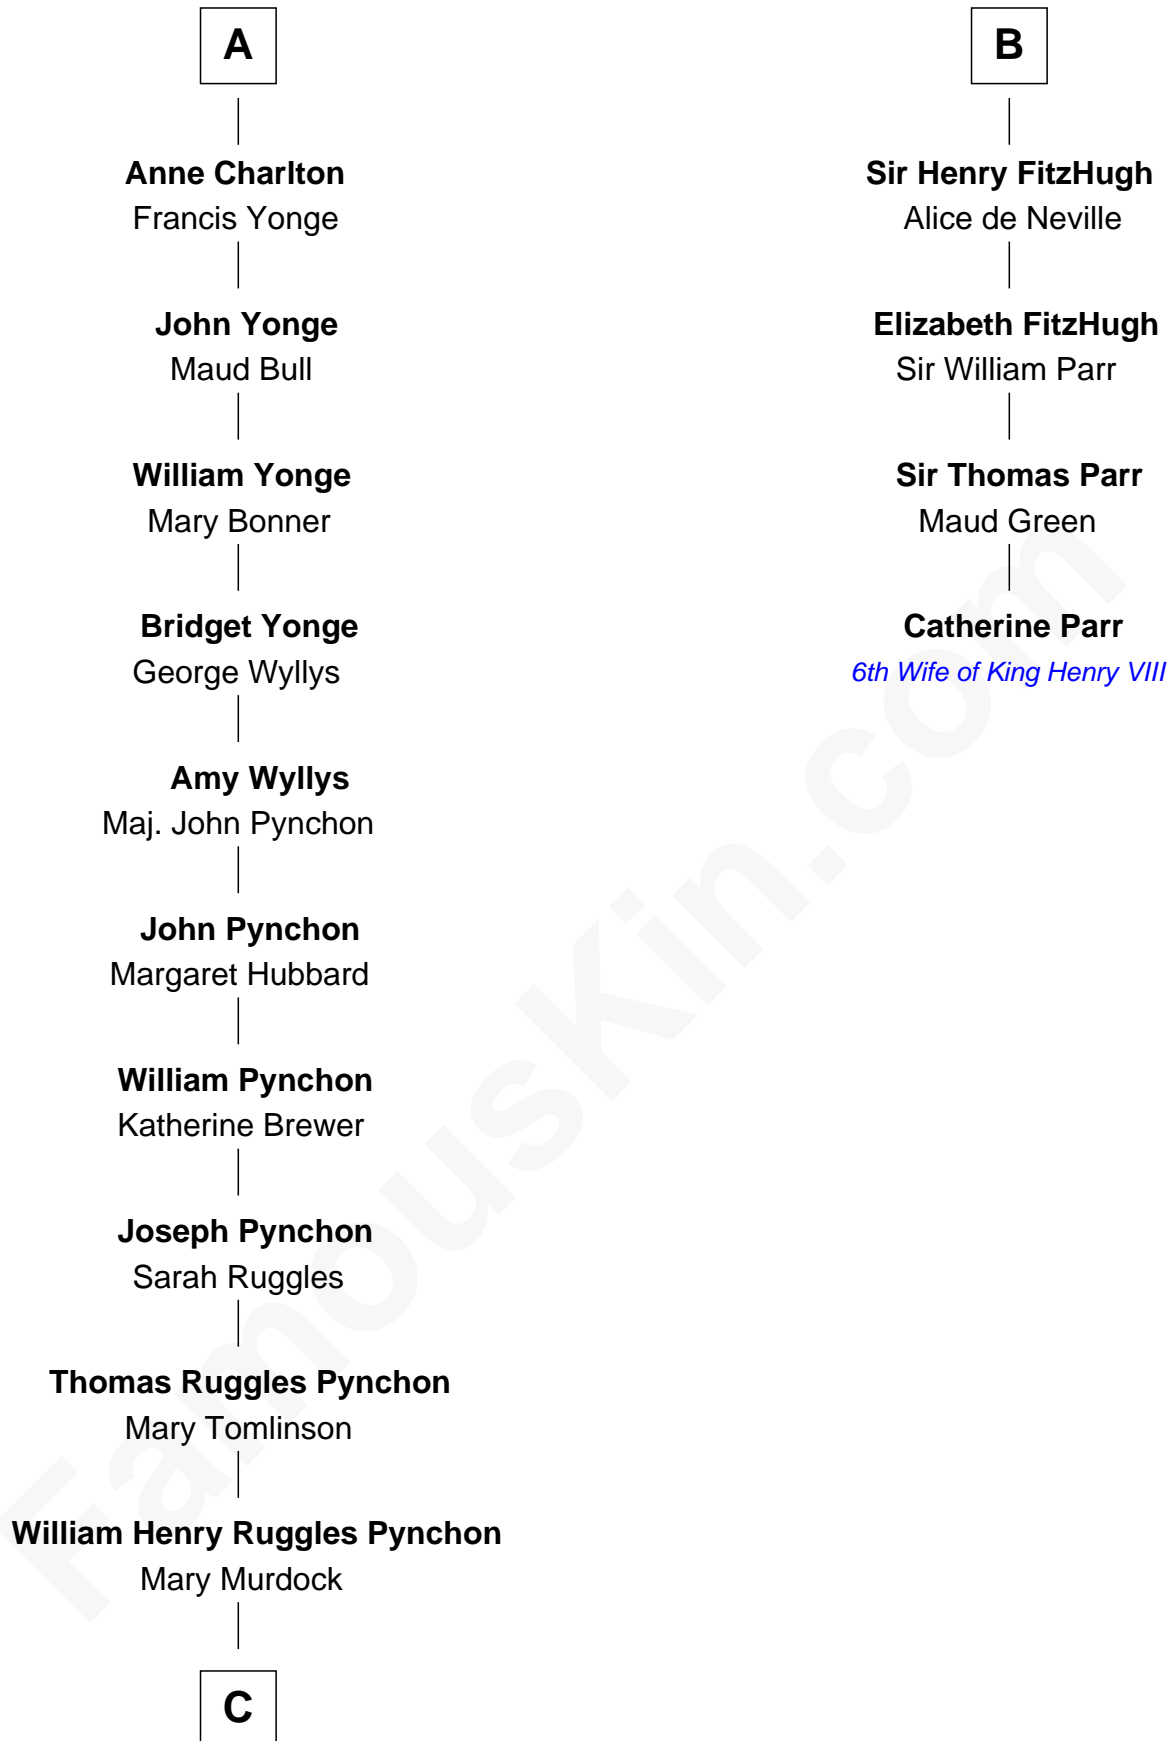

FamousKin.com
Relationship Chart of
Thomas Pynchon
American Novelist

10th cousin 10 times removed of
Catherine Parr
6th Wife of King Henry VIII

Sir Roger de Somery
 Nichole d'Aubenev

C

—
William Lyon Pynchon

Annie Payne Cogswell

—
William Henry Chichele Pynchon

Carrie Susan Moyses

—
Thomas Ruggles Pynchon

Catherine Frances Bennett

—
Thomas Pynchon

Novelist

FamousKin.com