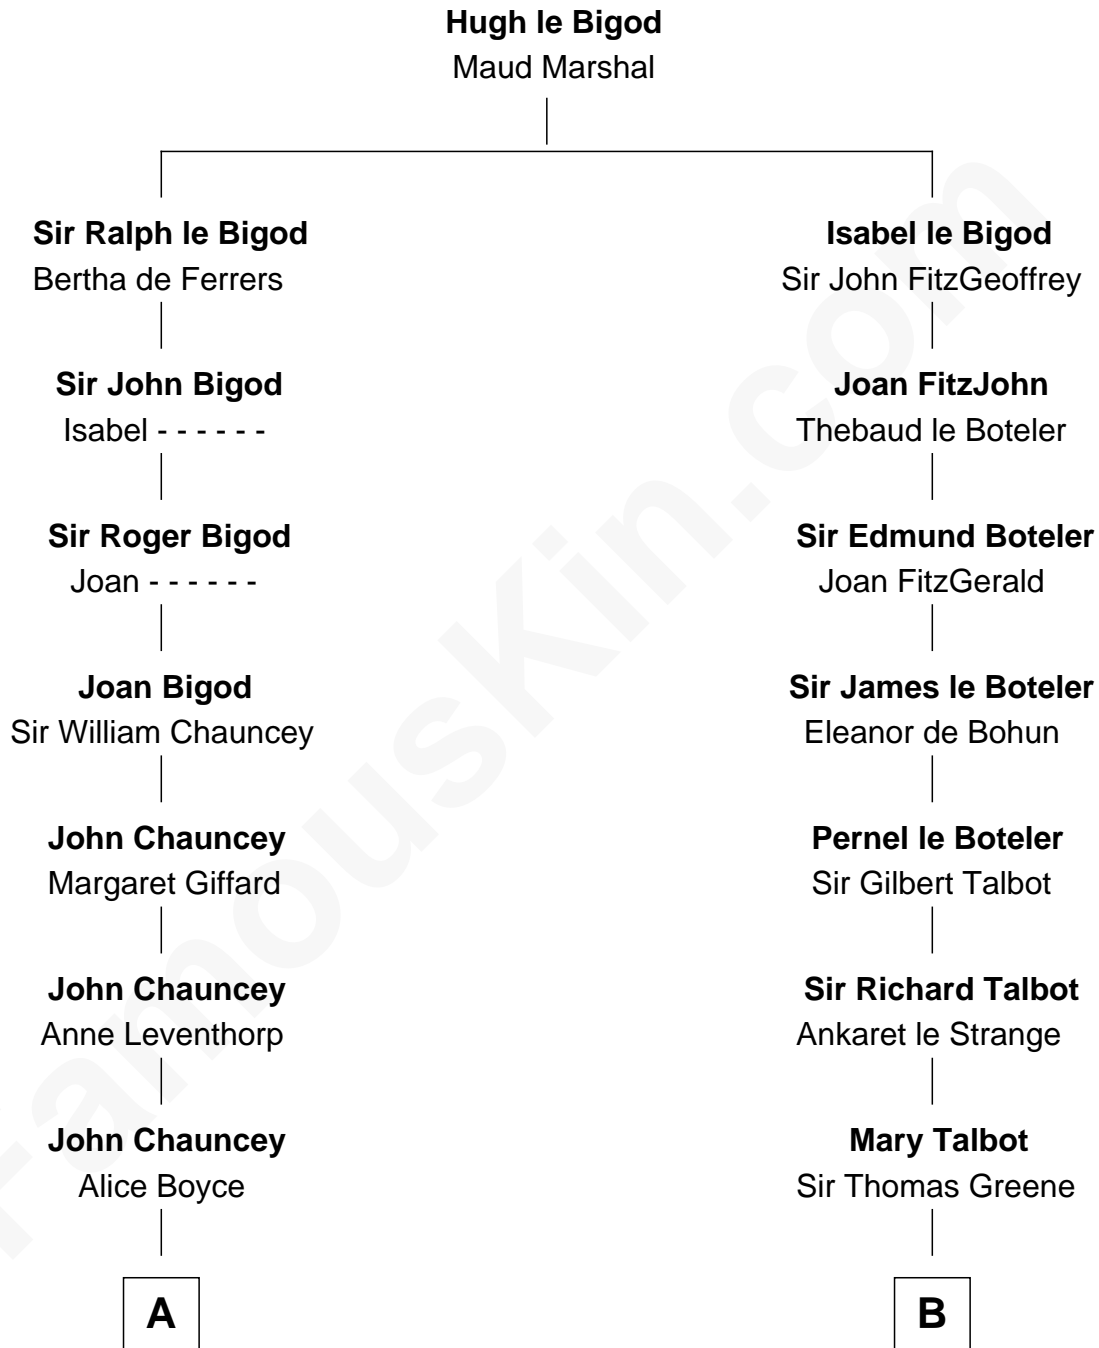

FamousKin.com
Relationship Chart of
Thomas Pynchon
American Novelist

10th cousin 10 times removed of
Catherine Parr
6th Wife of King Henry VIII

C

—
William Lyon Pynchon

Annie Payne Cogswell

—
William Henry Chichele Pynchon

Carrie Susan Moyses

—
Thomas Ruggles Pynchon

Catherine Frances Bennett

—
Thomas Pynchon

Novelist

FamousKin.com