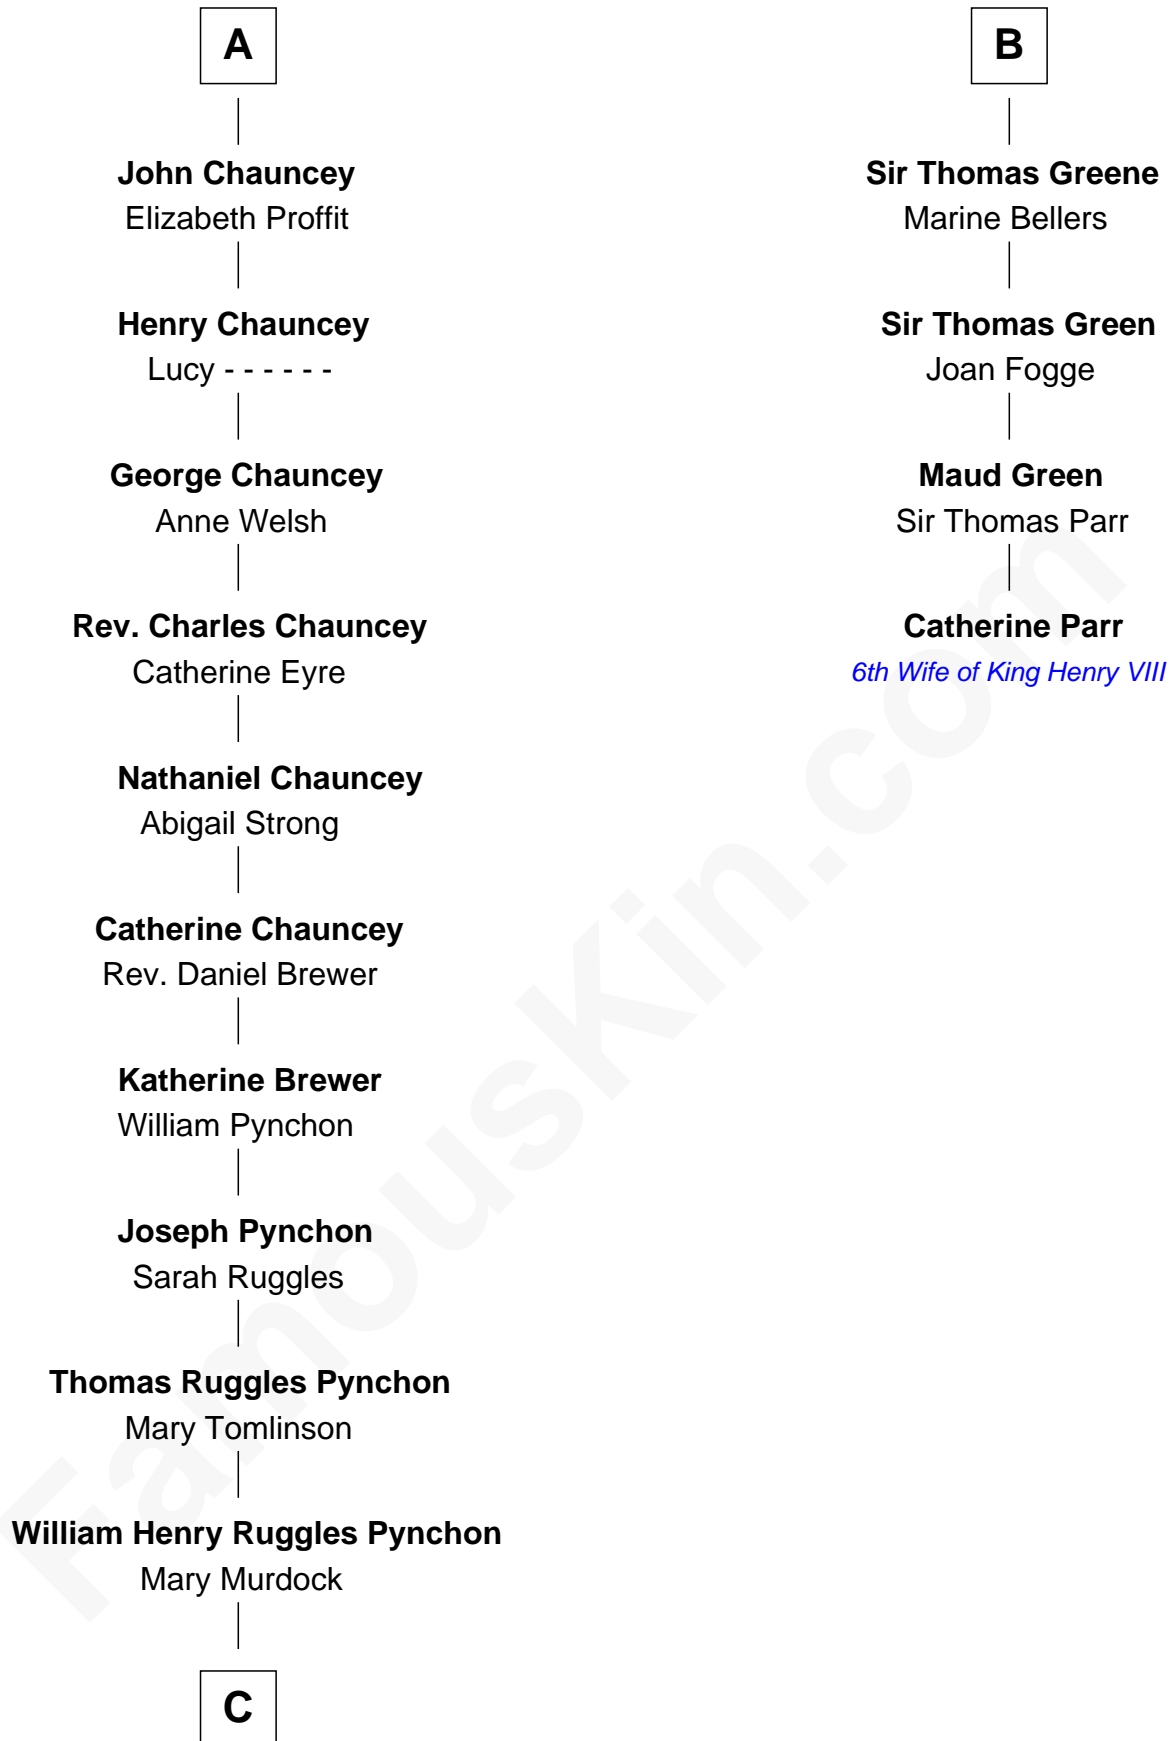

FamousKin.com
Relationship Chart of
Thomas Pynchon
American Novelist

10th cousin 10 times removed of
Catherine Parr
6th Wife of King Henry VIII

C

—
William Lyon Pynchon

Annie Payne Cogswell

—
William Henry Chichele Pynchon

Carrie Susan Moyses

—
Thomas Ruggles Pynchon

Catherine Frances Bennett

—
Thomas Pynchon

Novelist

FamousKin.com