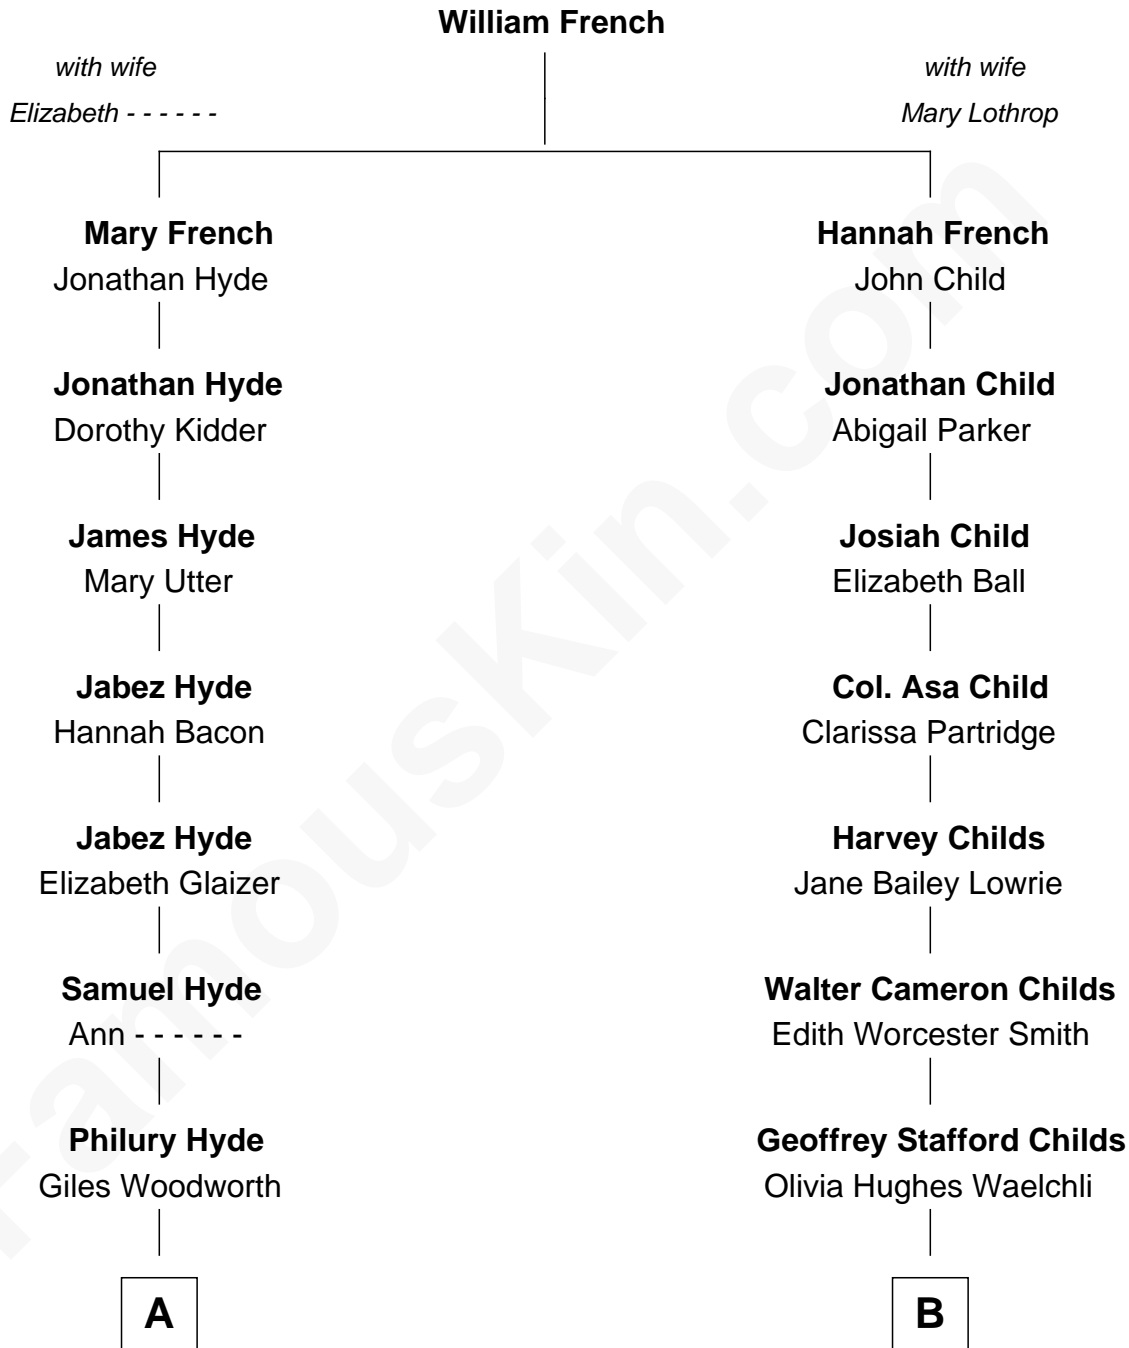

FamousKin.com
Relationship Chart of
Thomas Pynchon
American Novelist

9th cousin 1 time removed of
Maggie Gyllenhaal
Movie Actress

FamousKin.com