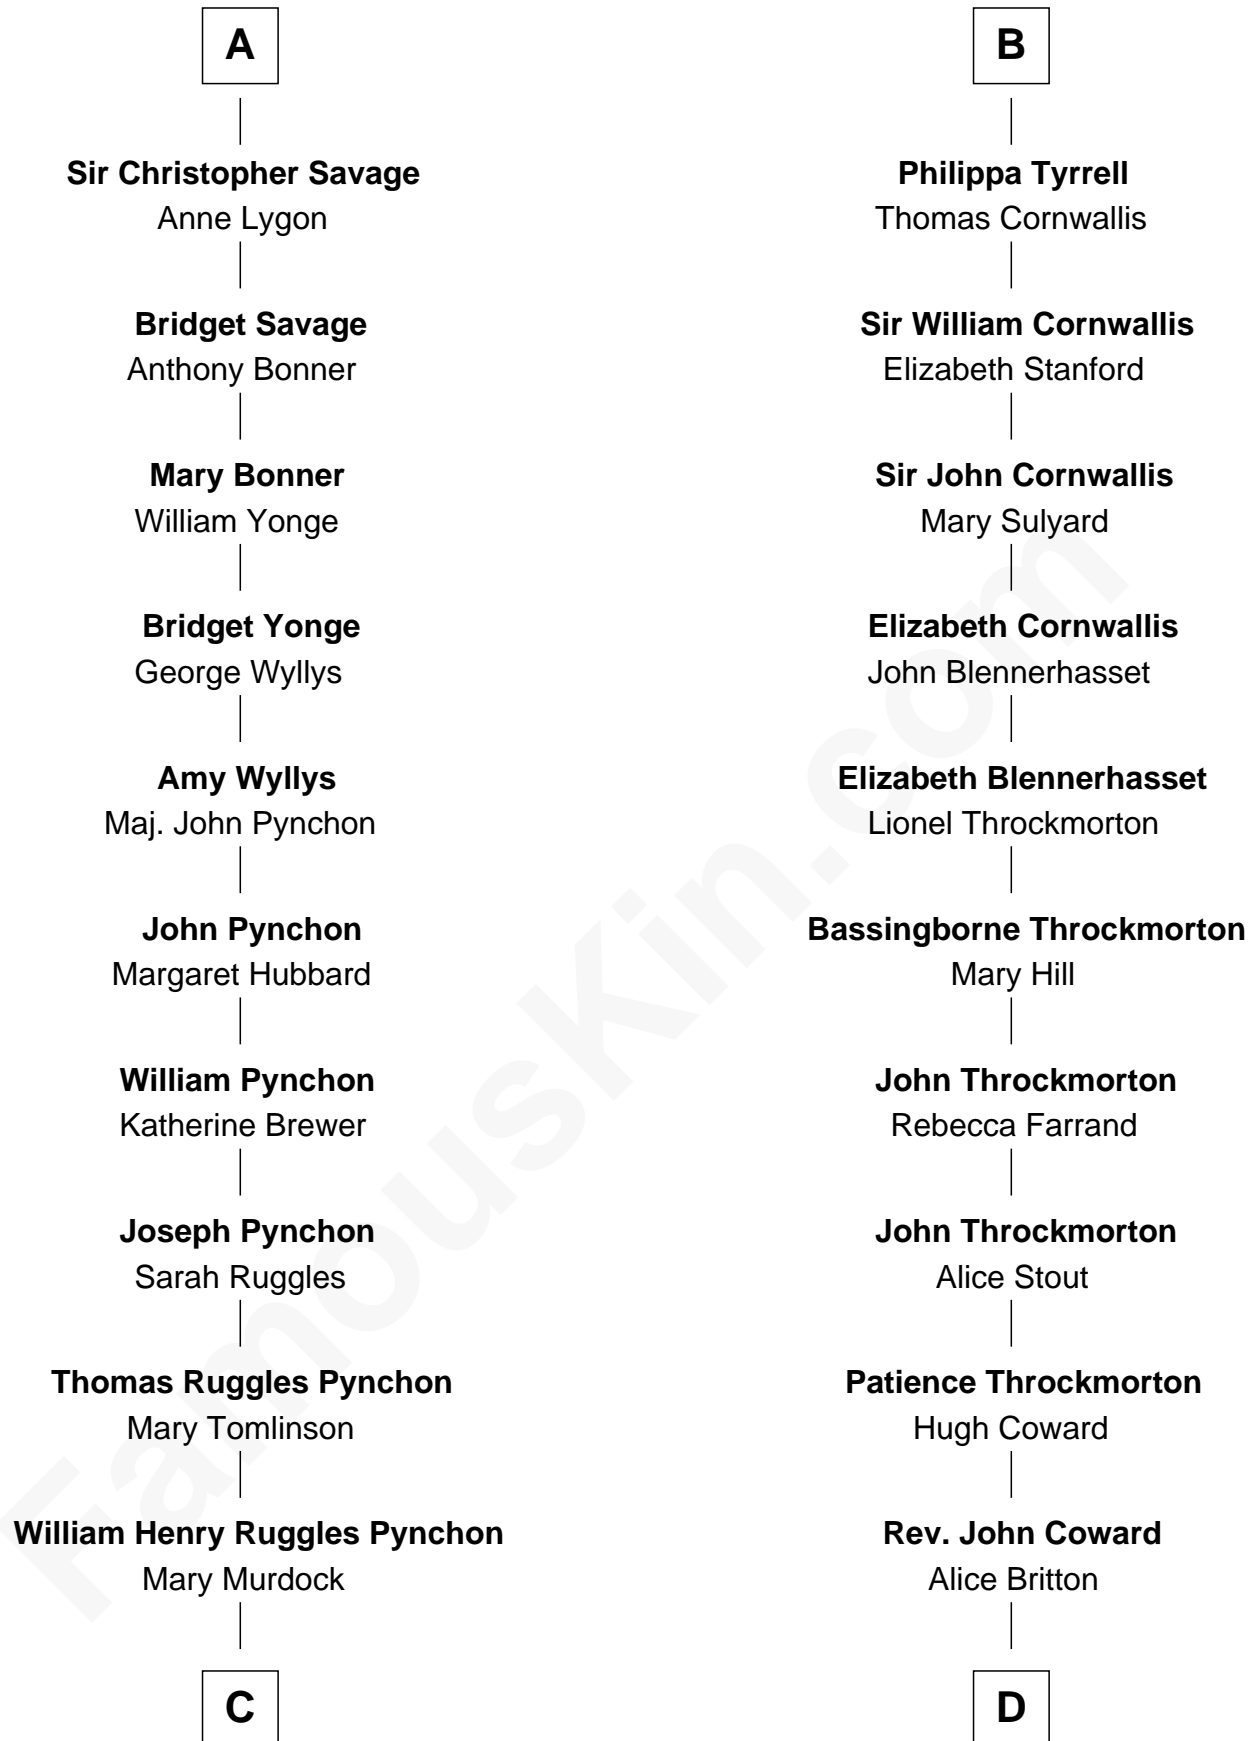

FamousKin.com

Relationship Chart of

Thomas Pynchon

American Novelist

20th cousin of

General James Longstreet
Confederate Army - U.S. Civil War

C

William Lyon Pynchon

Annie Payne Cogswell

William Henry Chichele Pynchon

Carrie Susan Moyses

Thomas Ruggles Pynchon

Catherine Frances Bennett

Thomas Pynchon

Novelist

D

Deliverance Coward

James FitzRandolph

Hannah FitzRandolph

William Longstreet

James Longstreet

Mary Anna Dent

General James Longstreet

Confederate Army - U.S. Civil War