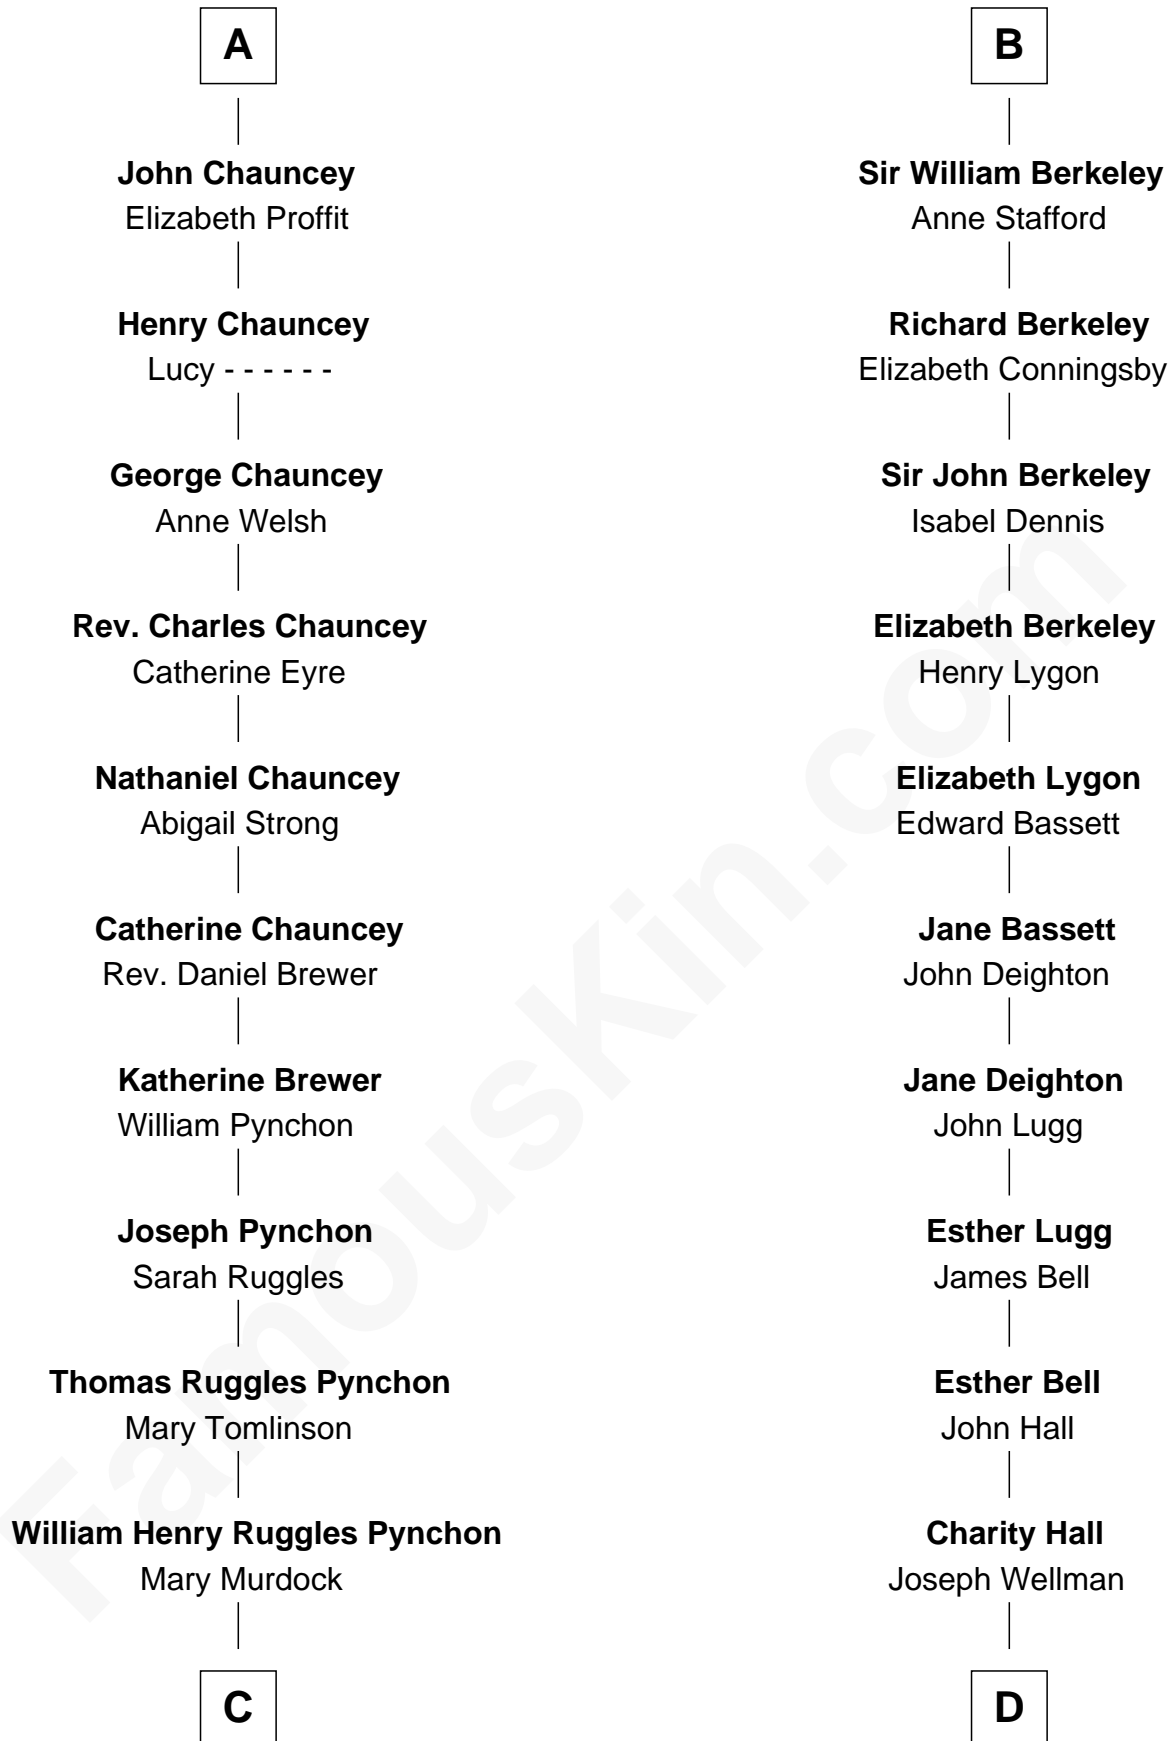

FamousKin.com
Relationship Chart of
Thomas Pynchon
American Novelist

20th cousin 1 time removed of
Jack London
Author of "The Call of the Wild"

C

William Lyon Pynchon
Annie Payne Cogswell

William Henry Chichele Pynchon
Carrie Susan Moyses

Thomas Ruggles Pynchon
Catherine Frances Bennett

Thomas Pynchon
Novelist

D

Adam Wellman
Esther Mann

Joel Wellman
Betsey Baker

Marshall Daniel Wellman
Eleanor Garrett Jones

Flora Wellman
William Henry Chaney