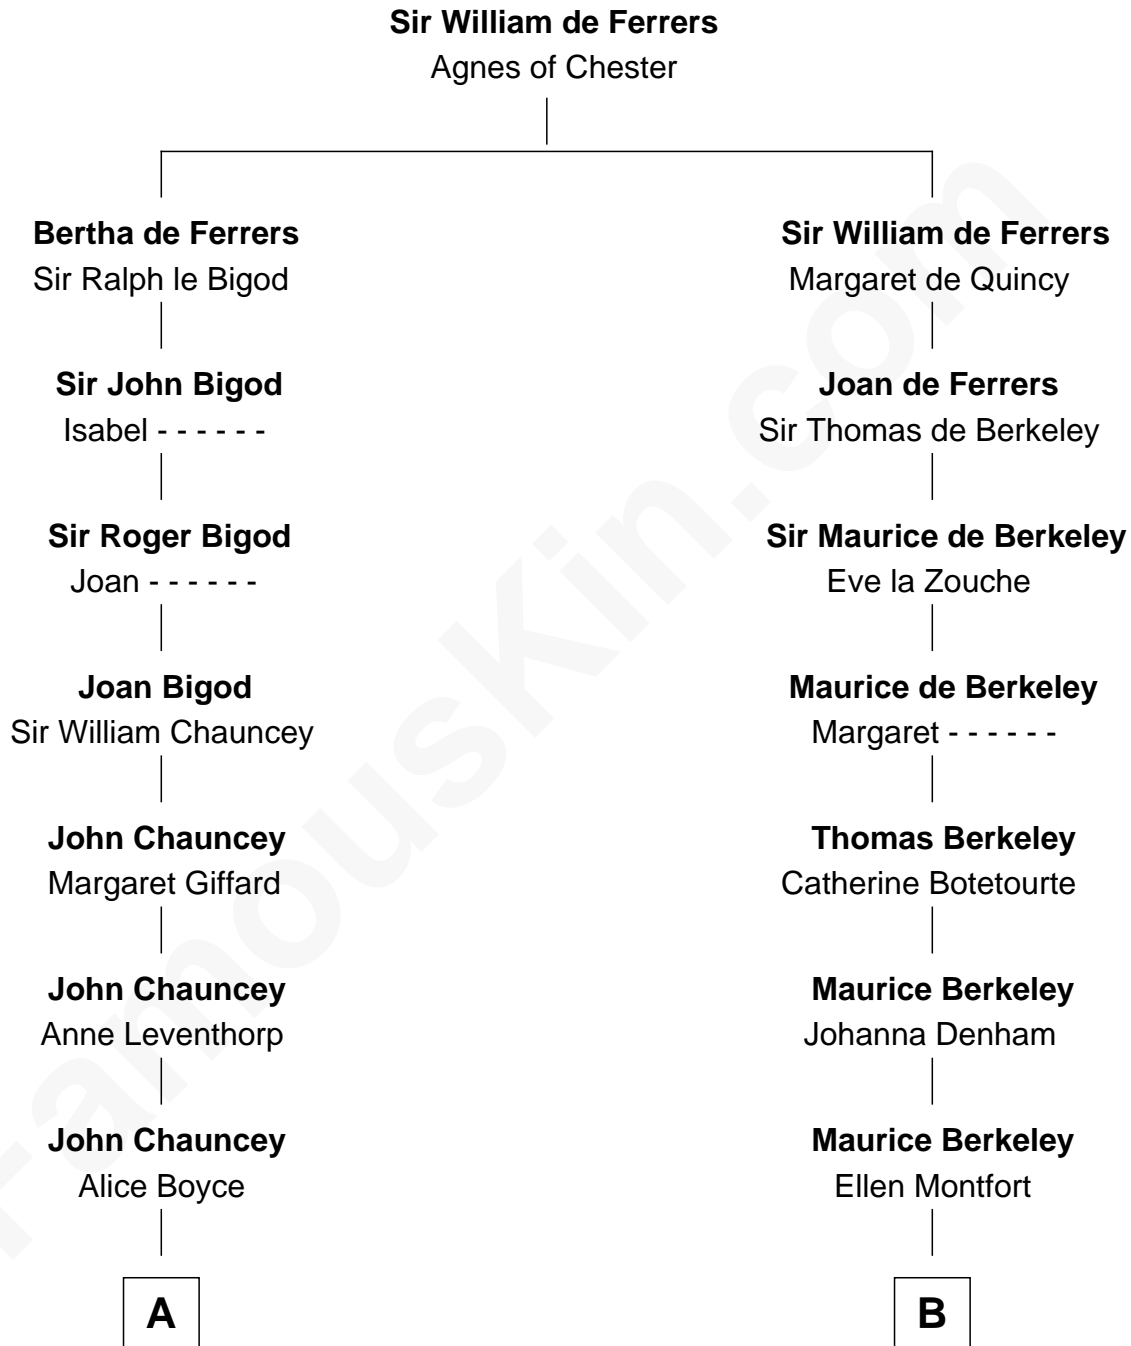

FamousKin.com
Relationship Chart of
Thomas Pynchon
American Novelist

20th cousin 1 time removed of
Jack London
Author of "The Call of the Wild"

C

William Lyon Pynchon
Annie Payne Cogswell

William Henry Chichele Pynchon
Carrie Susan Moyses

Thomas Ruggles Pynchon
Catherine Frances Bennett

Thomas Pynchon
Novelist

D

Adam Wellman
Esther Mann

Joel Wellman
Betsey Baker

Marshall Daniel Wellman
Eleanor Garrett Jones

Flora Wellman
William Henry Chaney