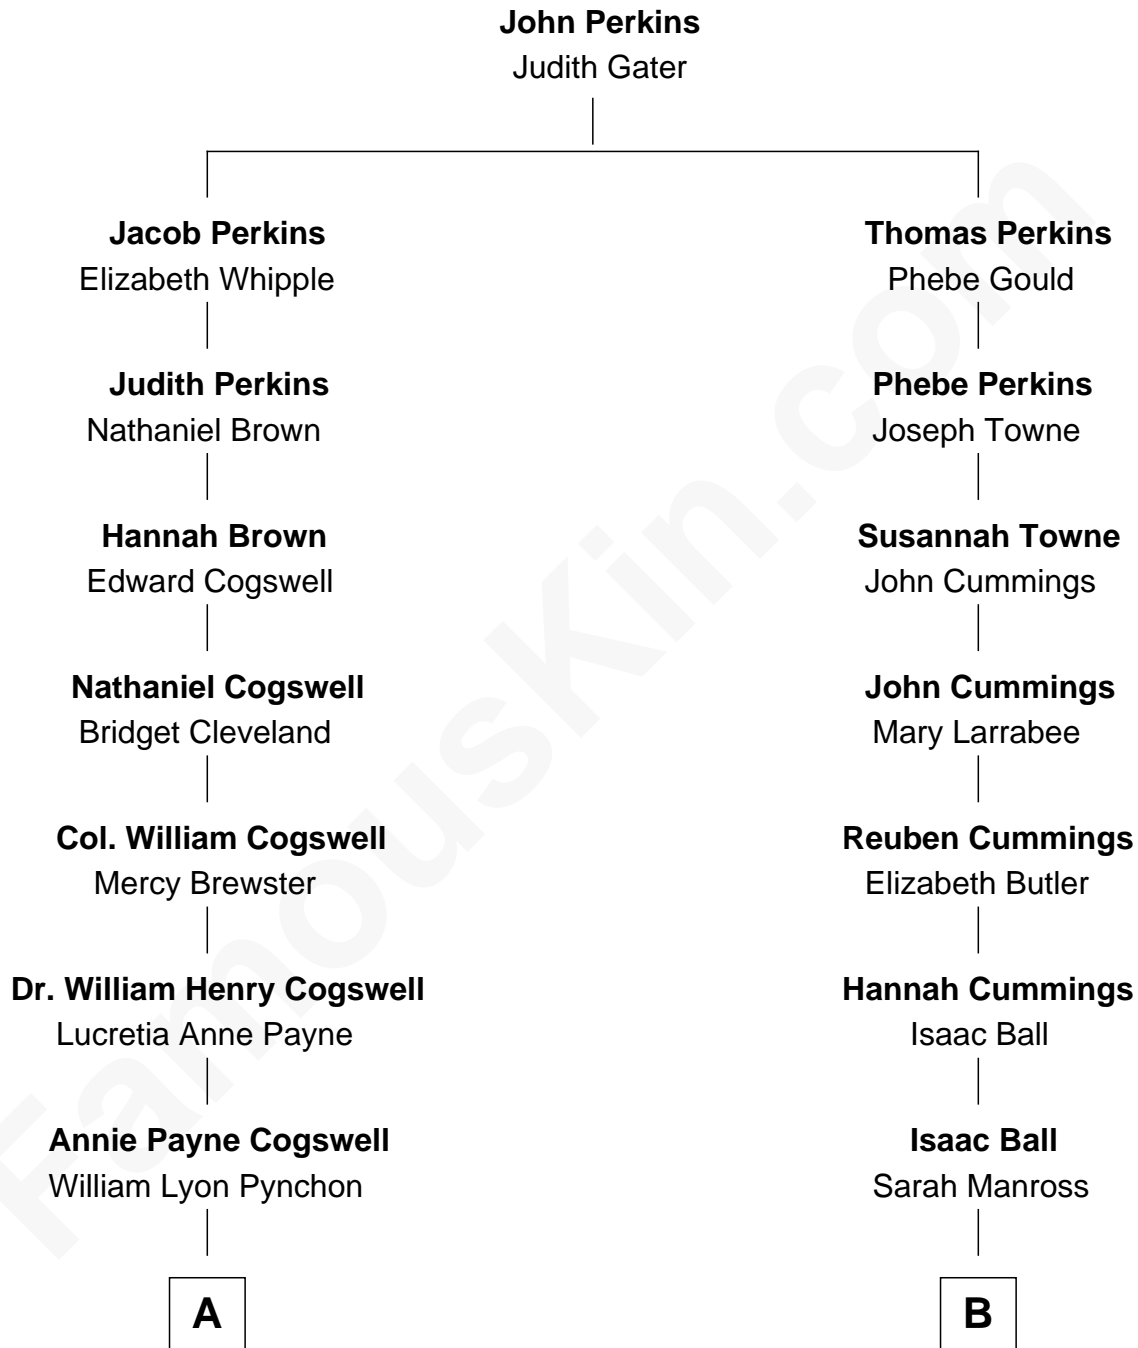

**FamousKin.com**  
**Relationship Chart of**  
**Thomas Pynchon**  
*American Novelist*

9th cousin 1 time removed of

**Lucille Ball**  
*TV Actress - "I Love Lucy"*

**A**

**William Henry Chichele Pynchon**

Carrie Susan Moyses

**Thomas Ruggles Pynchon**

Catherine Frances Bennett

**Thomas Pynchon**

*Novelist*

**B**

**Clinton Manross Ball**

Cynthia T. Dale

**Jasper Clinton Ball**

Nellie Rebecca Durrell

**Henry Durrell Ball**

Desiree Evelyn Hunt

**Lucille Ball**

*TV Actress - "I Love Lucy"*

FamousKin.com