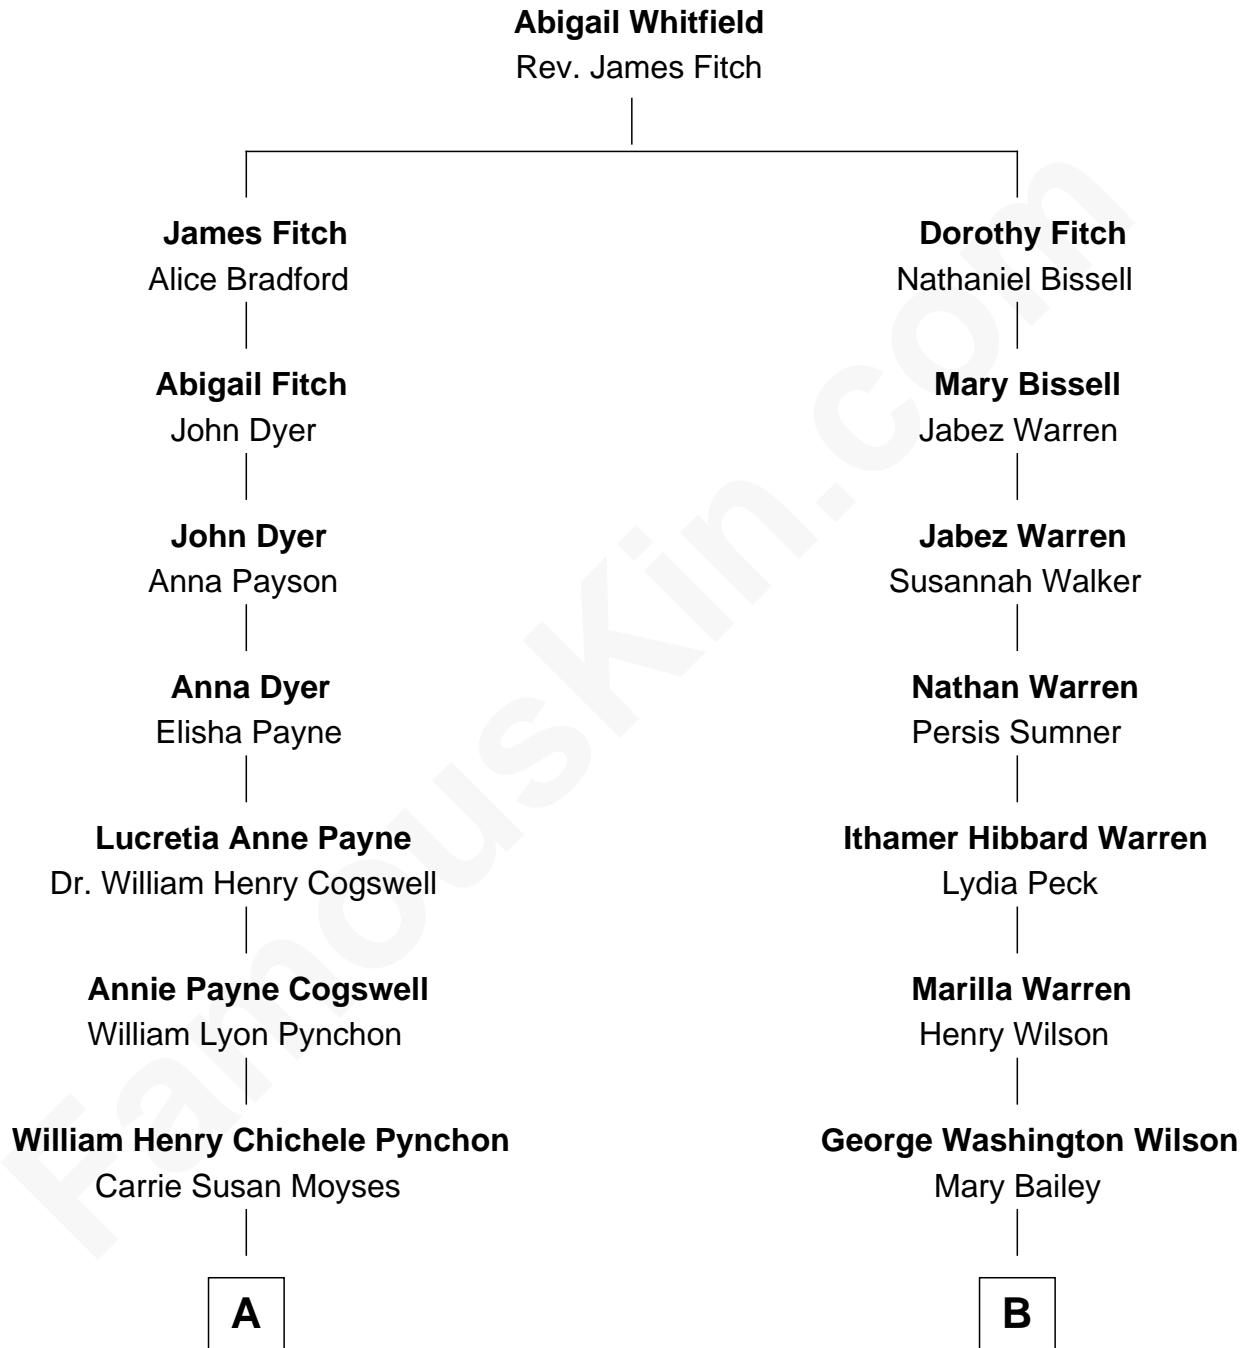

FamousKin.com

Relationship Chart of

Thomas Pynchon

American Novelist

8th cousin 2 times removed of

Dennis Wilson
Co-Founder of The Beach Boys

A

Thomas Ruggles Pynchon
Catherine Frances Bennett

Thomas Pynchon
Novelist

B

William Henry Wilson
Alta Lenora Chitwood

William Coral Wilson
Edith Sophia Sthole

Murray Gage Wilson
Audree Neva Korthof

Dennis Wilson
Co-Founder of The Beach Boys