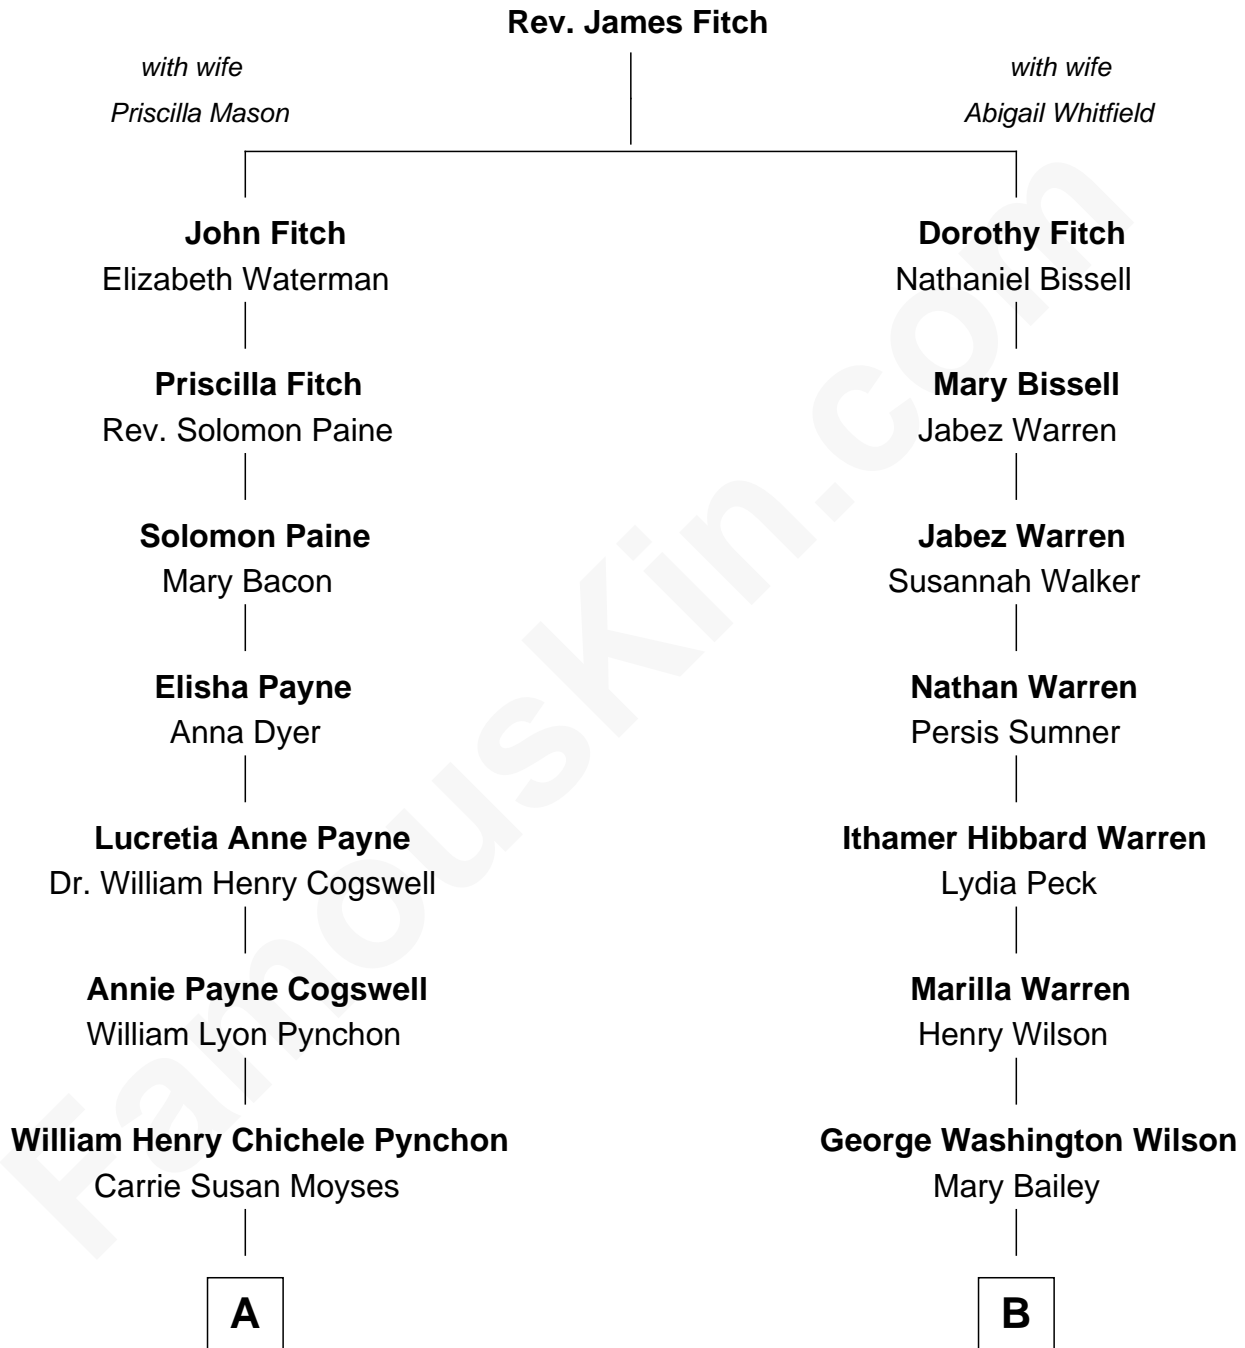

FamousKin.com
Relationship Chart of
Thomas Pynchon
American Novelist

8th cousin 2 times removed of
Carl Wilson
Co-Founder of The Beach Boys

A

Thomas Ruggles Pynchon
Catherine Frances Bennett

Thomas Pynchon
Novelist

B

William Henry Wilson
Alta Lenora Chitwood

William Coral Wilson
Edith Sophia Sthole

Murray Gage Wilson
Audree Neva Korthof

Carl Wilson
Co-Founder of The Beach Boys