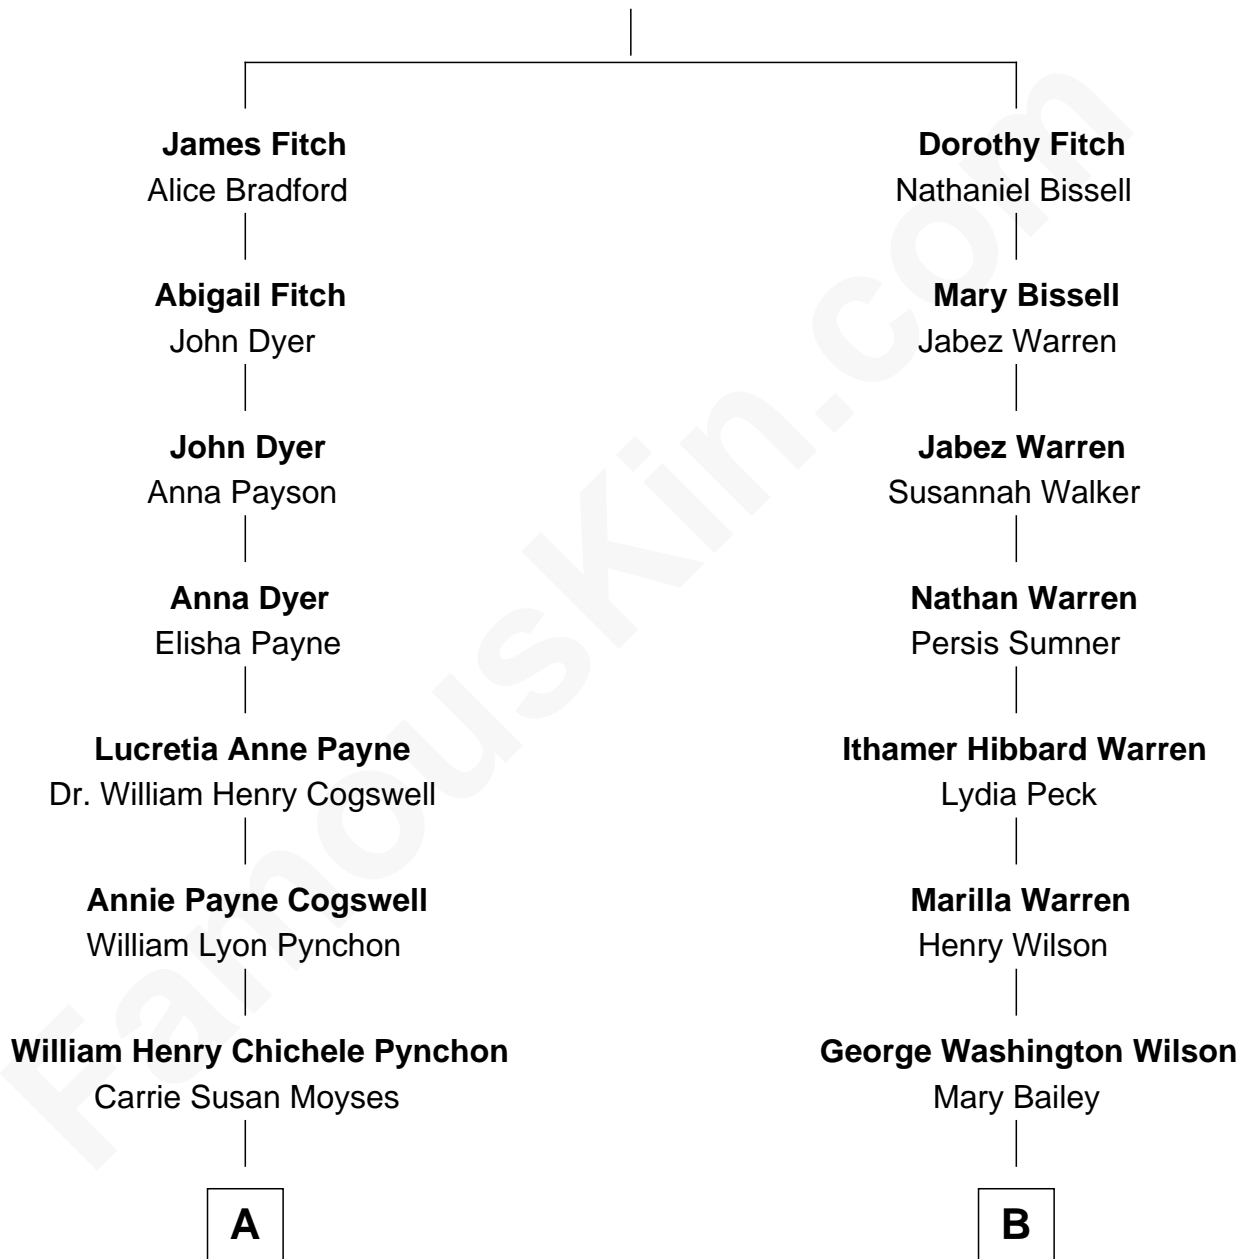

FamousKin.com

Relationship Chart of

Thomas Pynchon

American Novelist

8th cousin 2 times removed of

Carl Wilson

Co-Founder of The Beach Boys

Abigail Whitfield

Rev. James Fitch

A

Thomas Ruggles Pynchon
Catherine Frances Bennett

Thomas Pynchon
Novelist

B

William Henry Wilson
Alta Lenora Chitwood

William Coral Wilson
Edith Sophia Sthole

Murray Gage Wilson
Audree Neva Korthof