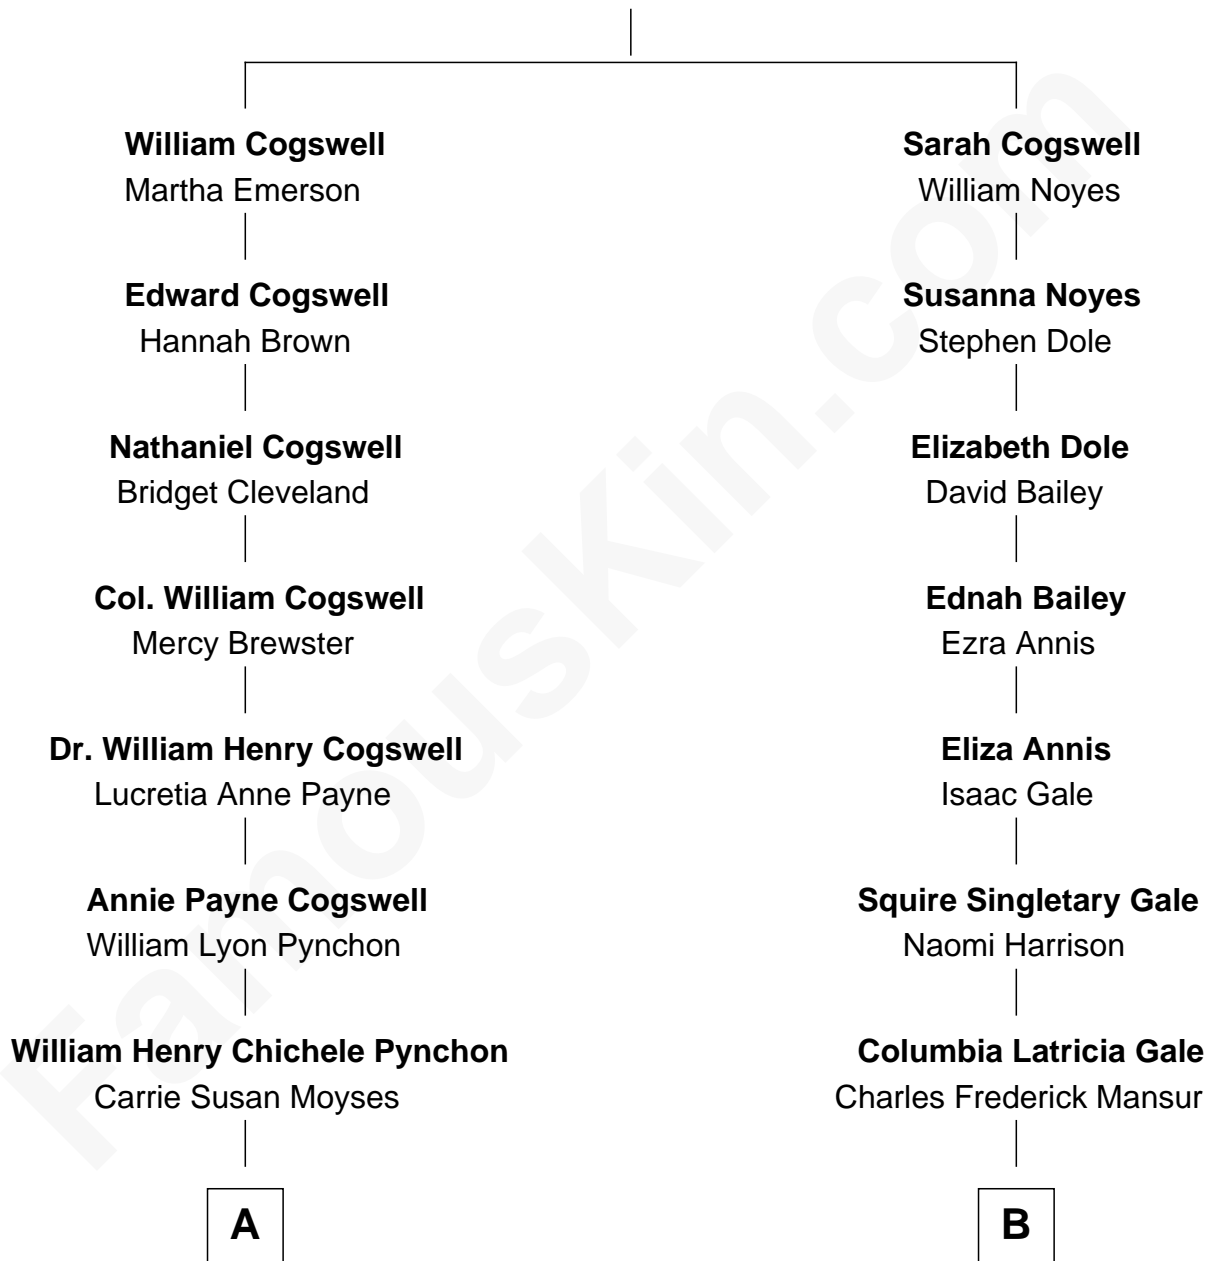

FamousKin.com
Relationship Chart of
Thomas Pynchon
American Novelist

8th cousin 2 times removed of

James Brolin
TV and Movie Actor

William Cogswell
 Susanna Hawkes

A

Thomas Ruggles Pynchon
Catherine Frances Bennett

Thomas Pynchon
Novelist

B

Ozro Edward Mansur
Helen Aline Brownell

Alan J. Mansur
Gertrude K. Stone

Helen Sue Mansur
Henry Hurst Bruderlin

James Brolin
TV and Movie Actor

FamousKin.com