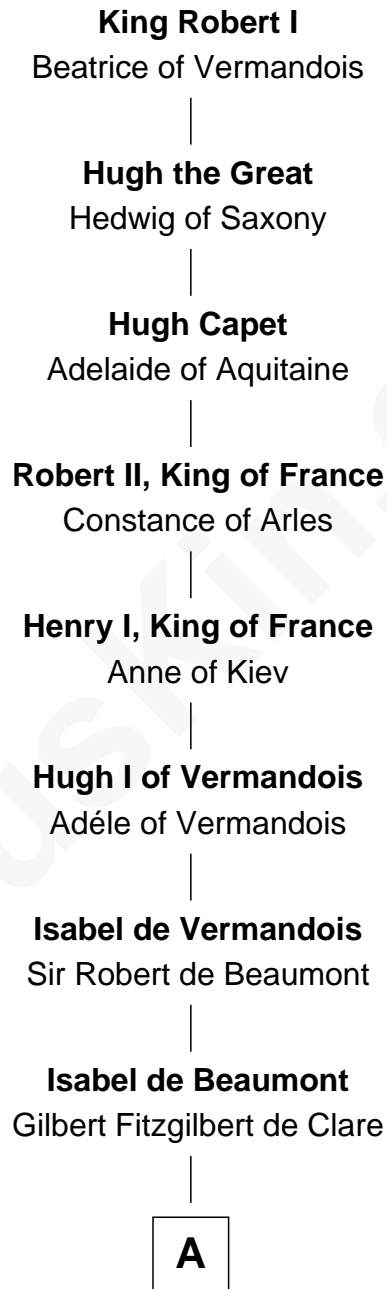

FamousKin.com Relationship Chart of

Thomas Pynchon

American Novelist

29th Great-grandson of

King Robert I

King of France

A

Richard de Clare
Aoife MacMurrough

Isabel de Clare
Sir William Marshal

Maud Marshal
Hugh le Bigod

Sir Ralph le Bigod
Bertha de Ferrers

Sir John Bigod
Isabel - - - - -

Sir Roger Bigod
Joan - - - - -

Joan Bigod
Sir William Chauncey

John Chauncey
Margaret Giffard