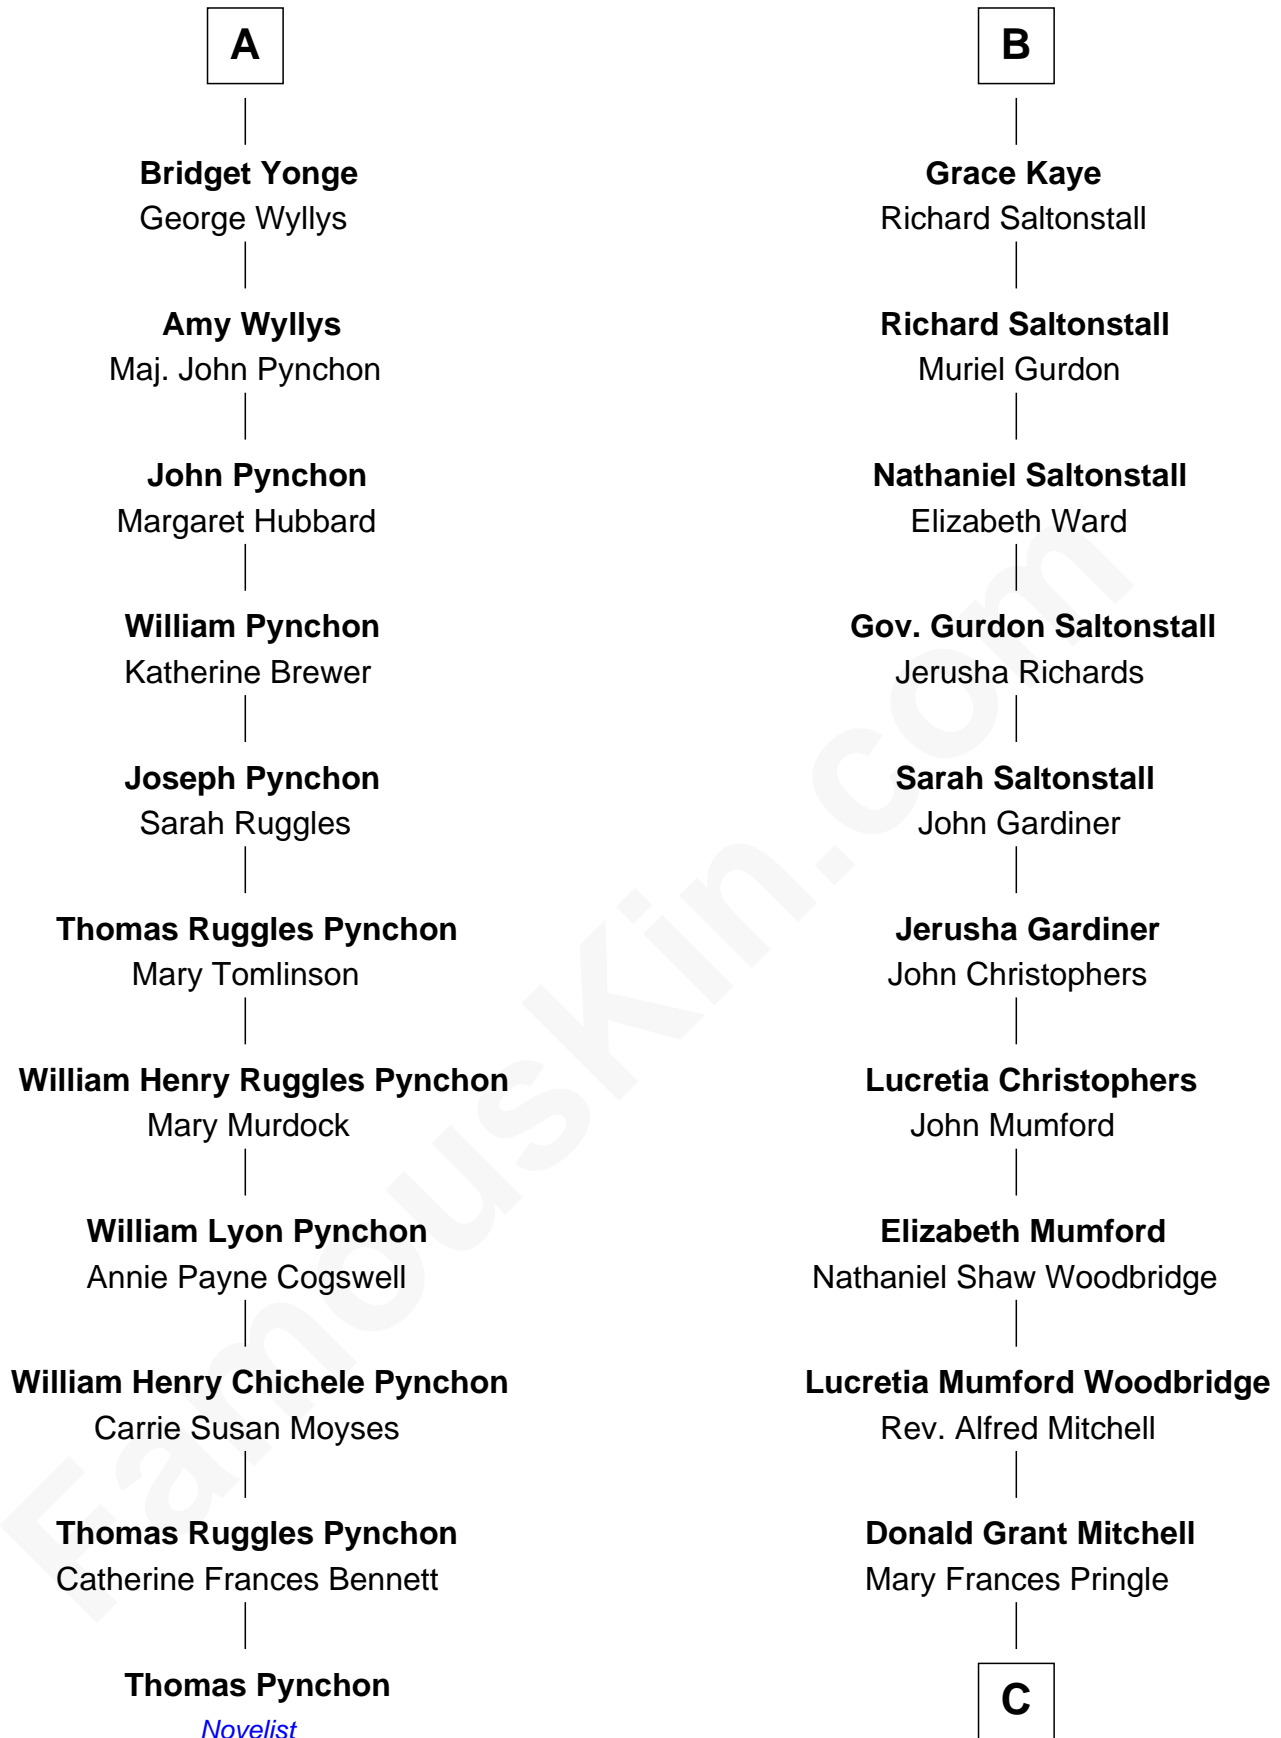

FamousKin.com
Relationship Chart of
Thomas Pynchon
American Novelist

17th cousin 4 times removed of

Paget Brewster
TV Actress

Sir Thomas Aylesbury
 Katherine Pabenham

C

Mary Pringle Mitchell
Edward Larned Ryerson

Donald Mitchell Ryerson
Isabelle McGenniss

Joan Ryerson
George Washington Wales Brewster

Galen Brewster
Hathaway Tew

Paget Brewster
TV Actress