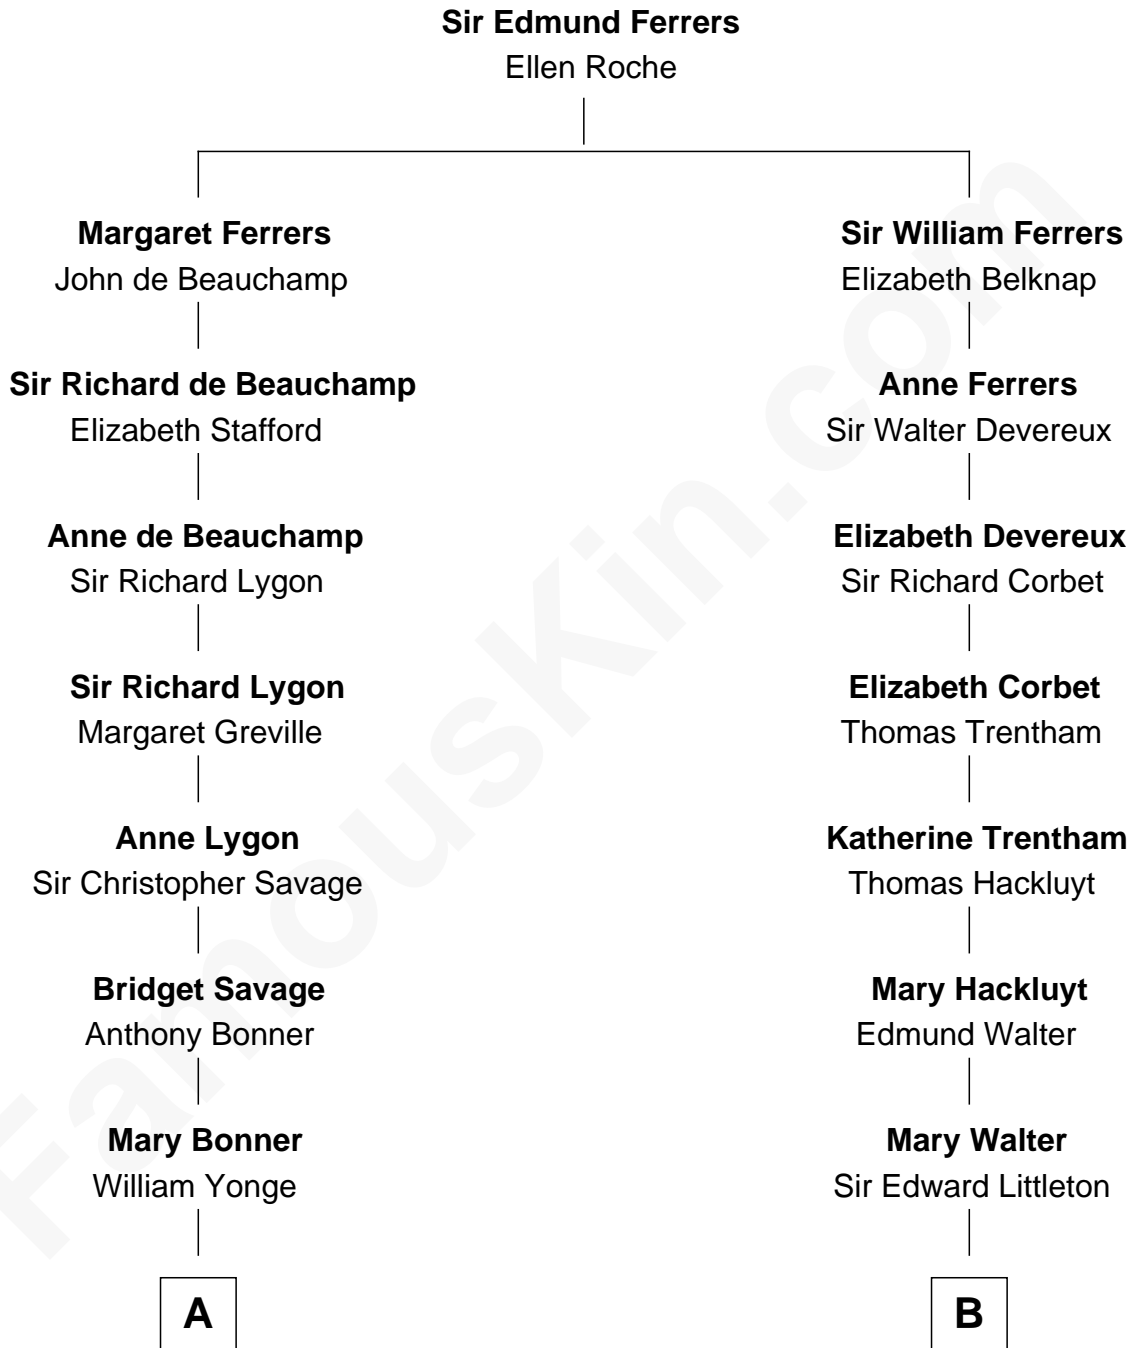

FamousKin.com
Relationship Chart of
Thomas Pynchon
American Novelist

17th cousin 1 time removed of

Paget Brewster
TV Actress

C

Galen Brewster
Hathaway Tew

Paget Brewster
TV Actress

FamousKin.com