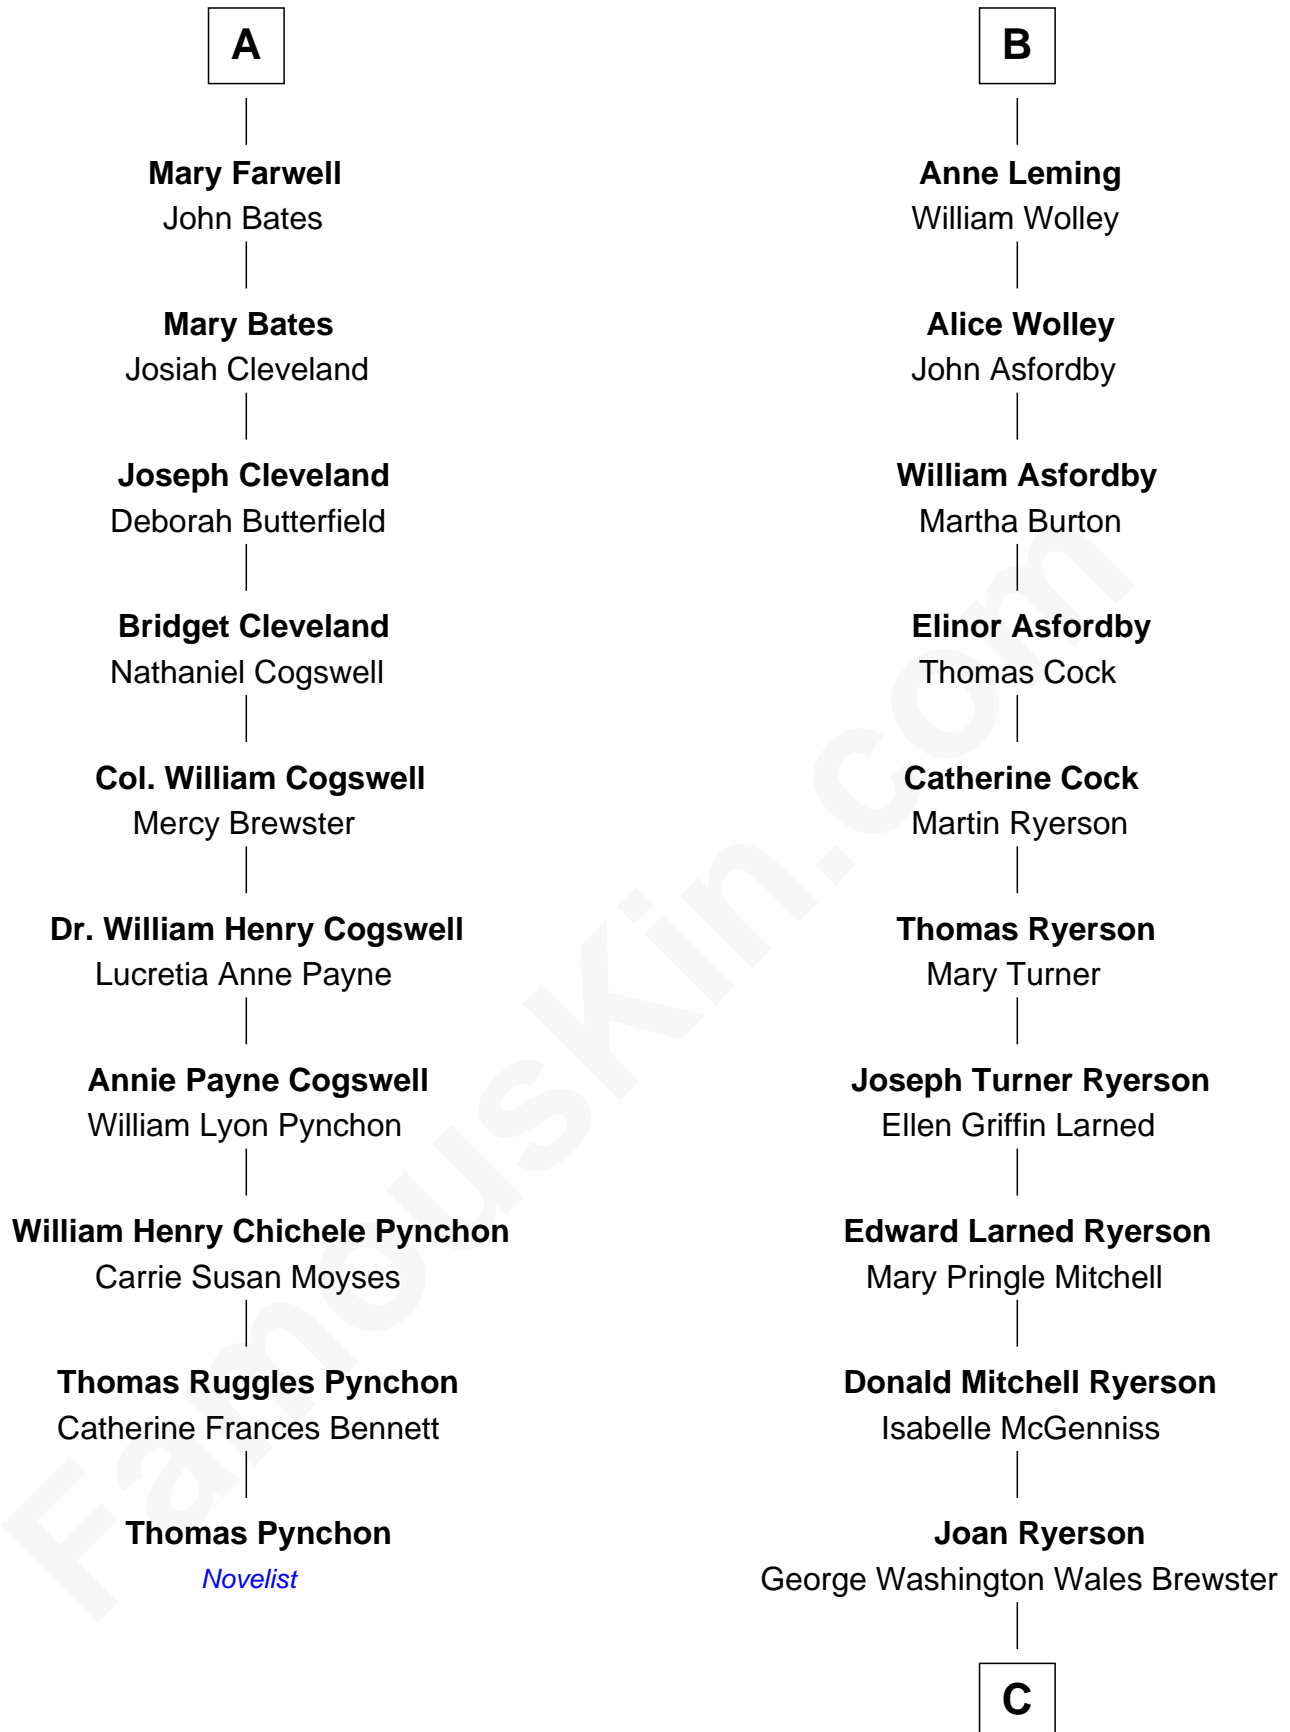

FamousKin.com
Relationship Chart of
Thomas Pynchon
American Novelist

16th cousin 2 times removed of

Paget Brewster
TV Actress

C

Galen Brewster
Hathaway Tew

Paget Brewster
TV Actress

FamousKin.com