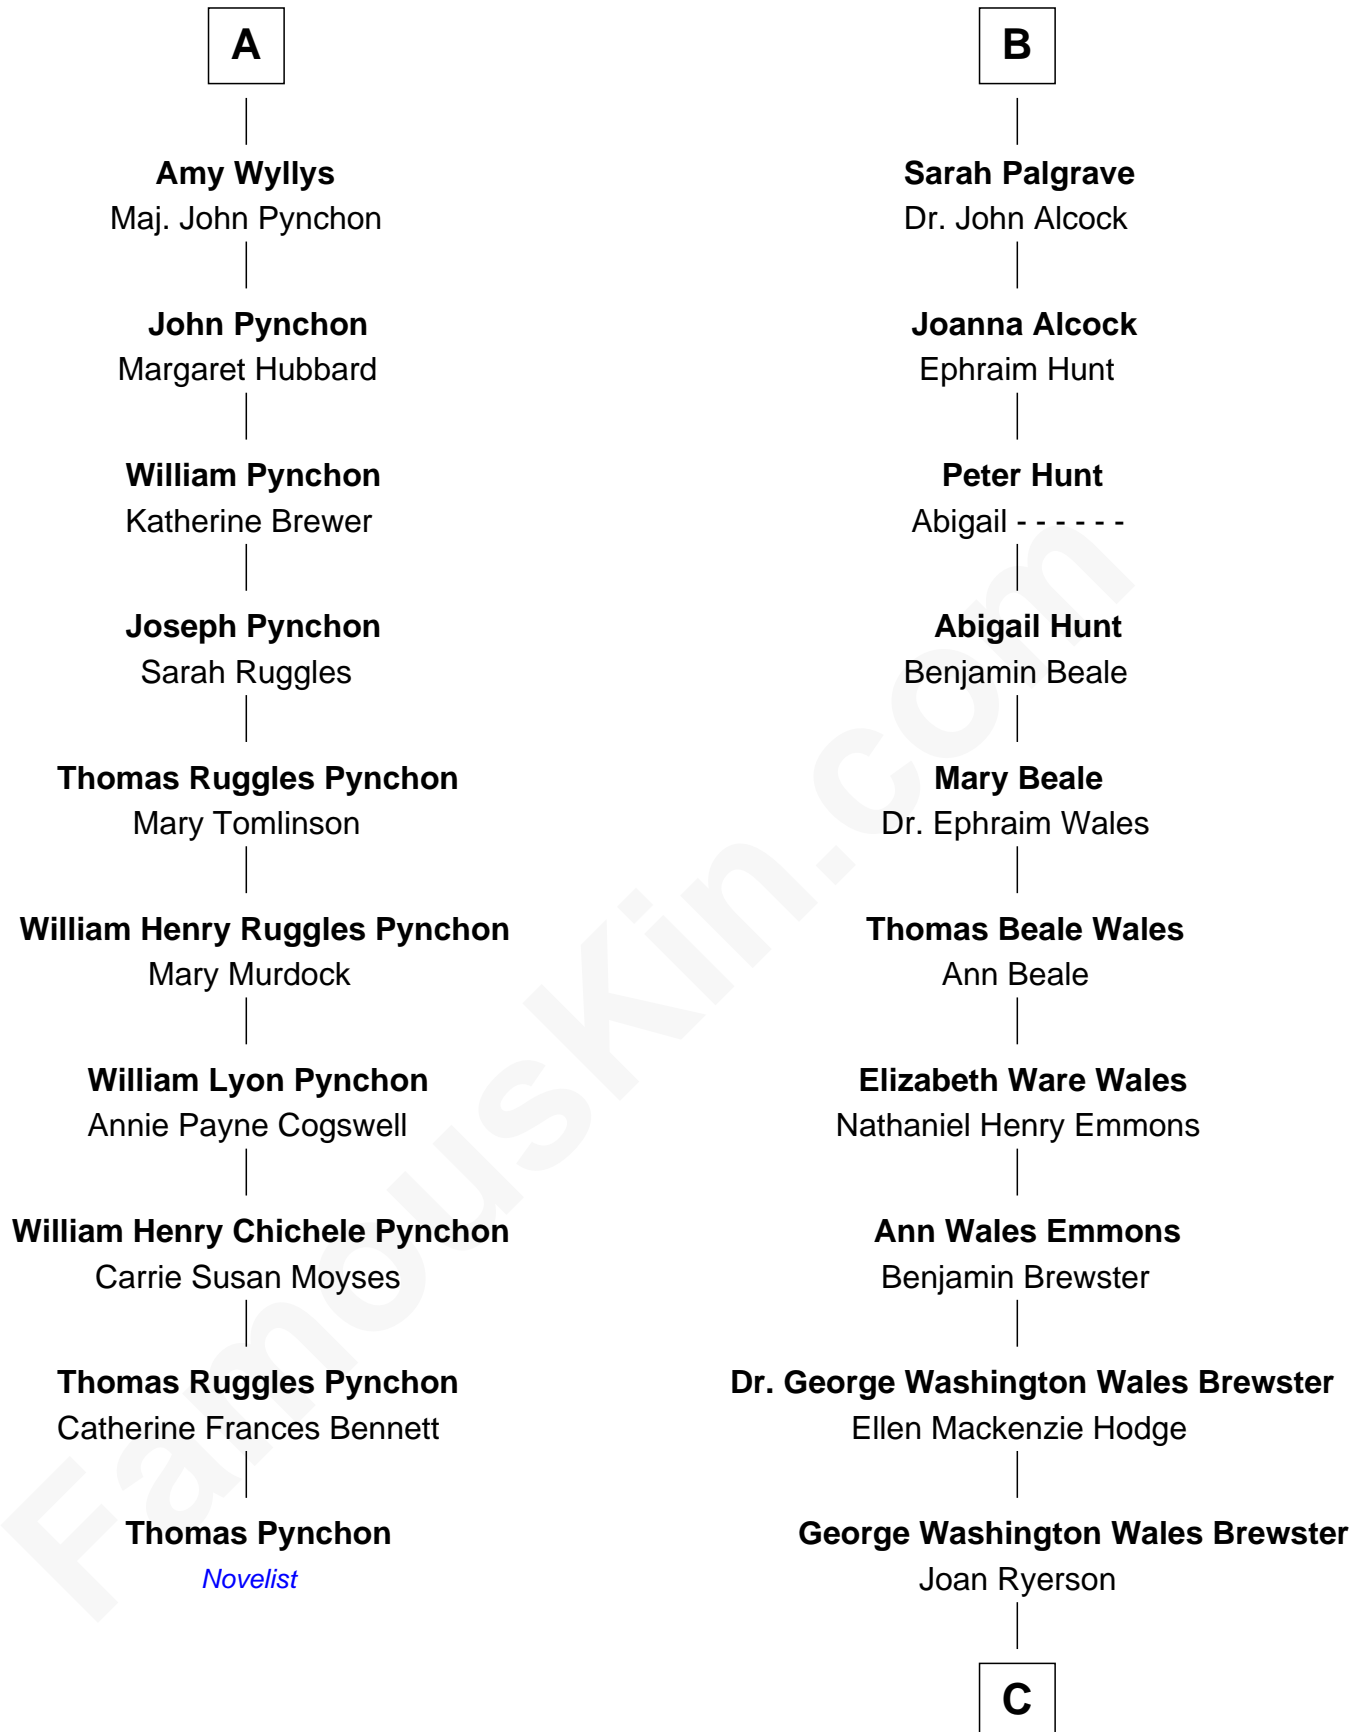

**FamousKin.com**  
**Relationship Chart of**  
**Thomas Pynchon**  
*American Novelist*

16th cousin 2 times removed of

**Paget Brewster**  
*TV Actress*

**Sir Robert Goushill**  
 Elizabeth Fitzalan

C

Galen Brewster  
Hathaway Tew

Paget Brewster  
*TV Actress*

FamousKin.com