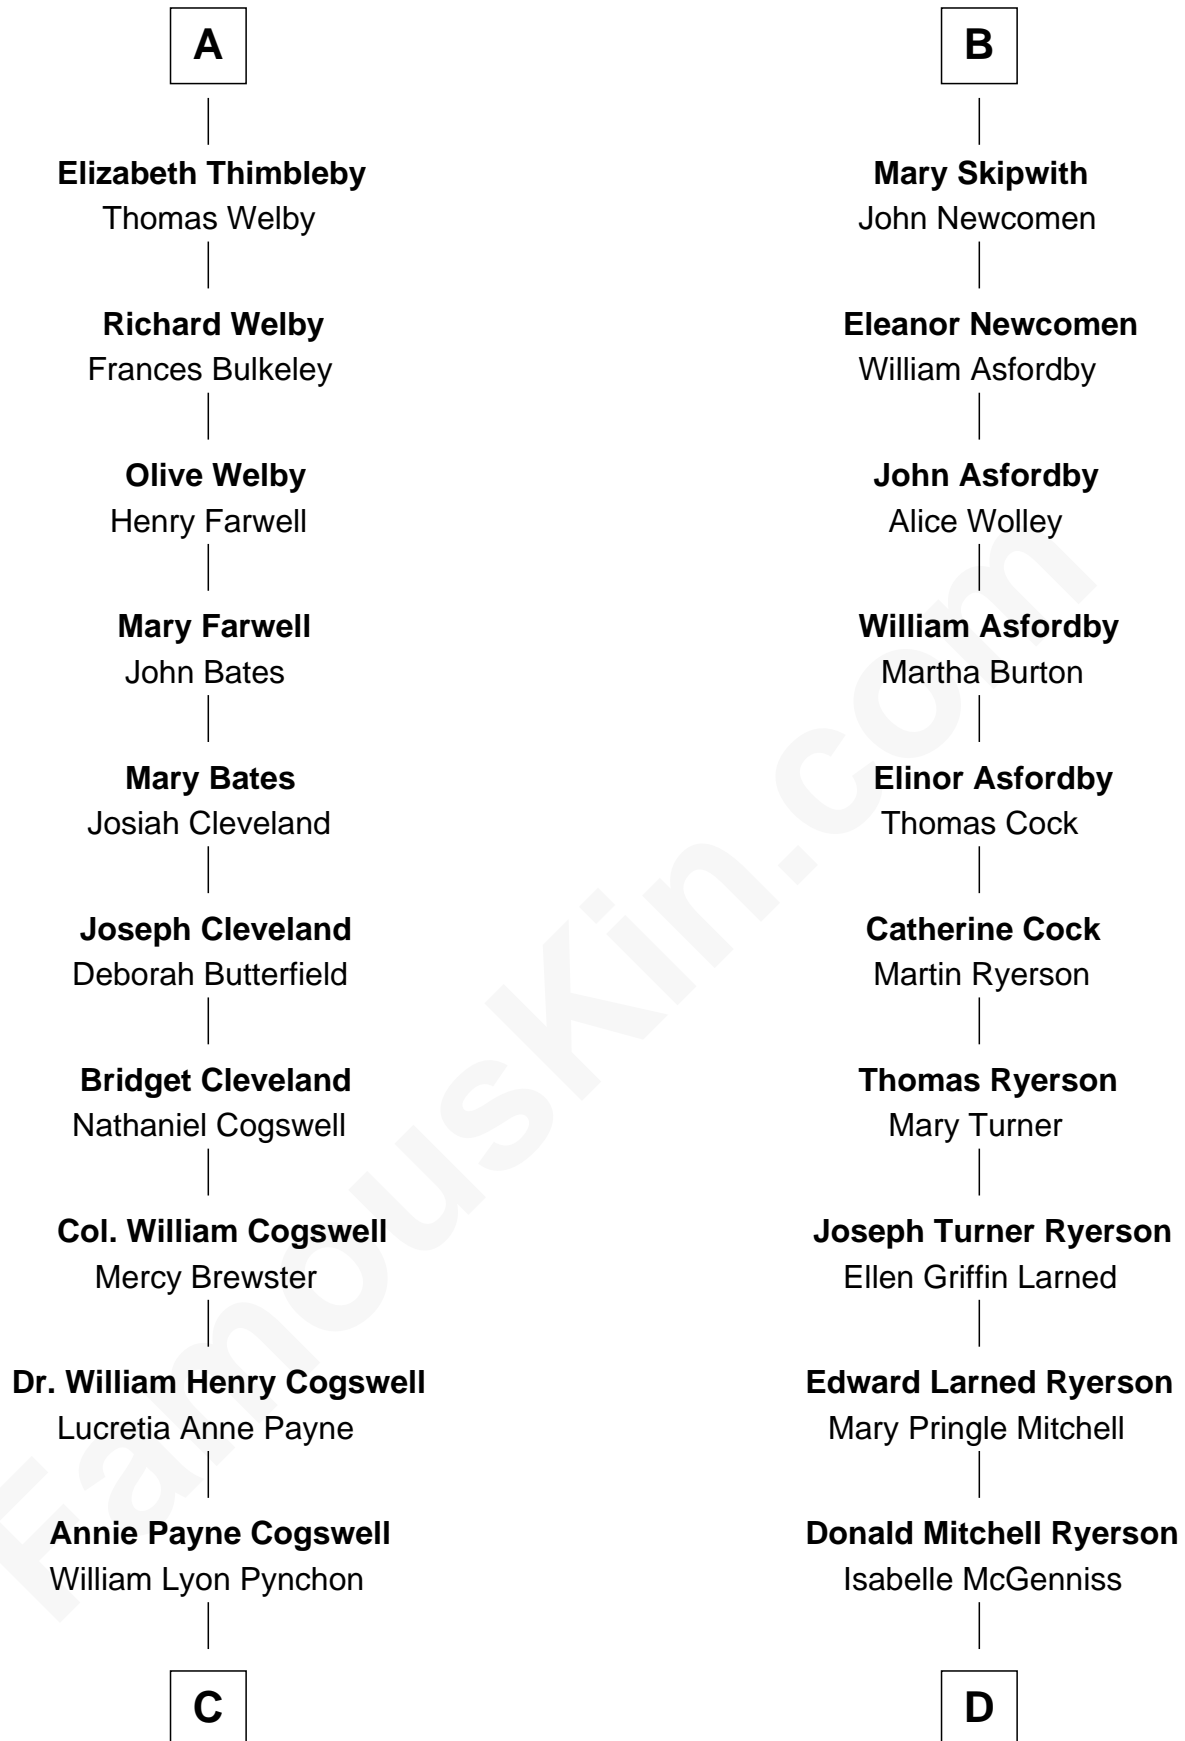

FamousKin.com Relationship Chart of

Thomas Pynchon

American Novelist

19th cousin of

Paget Brewster

TV Actress

John de Mowbray
Elizabeth de Segrave

Joan de Mowbray

Eudo de Welles

Maud de Greystoke

Sir Lionel de Welles

Joan de Waterton

Margaret de Welles

Sir Thomas Dymoke

Sir Lionel Dymoke

Joanna Griffith

Alice Dymoke

Sir William Skipwith

John Skipwith

Eleanor Kingston

B

C

William Henry Chichele Pynchon

Carrie Susan Moyses

Thomas Ruggles Pynchon

Catherine Frances Bennett

Thomas Pynchon

Novelist

D

Joan Ryerson

George Washington Wales Brewster

Galen Brewster