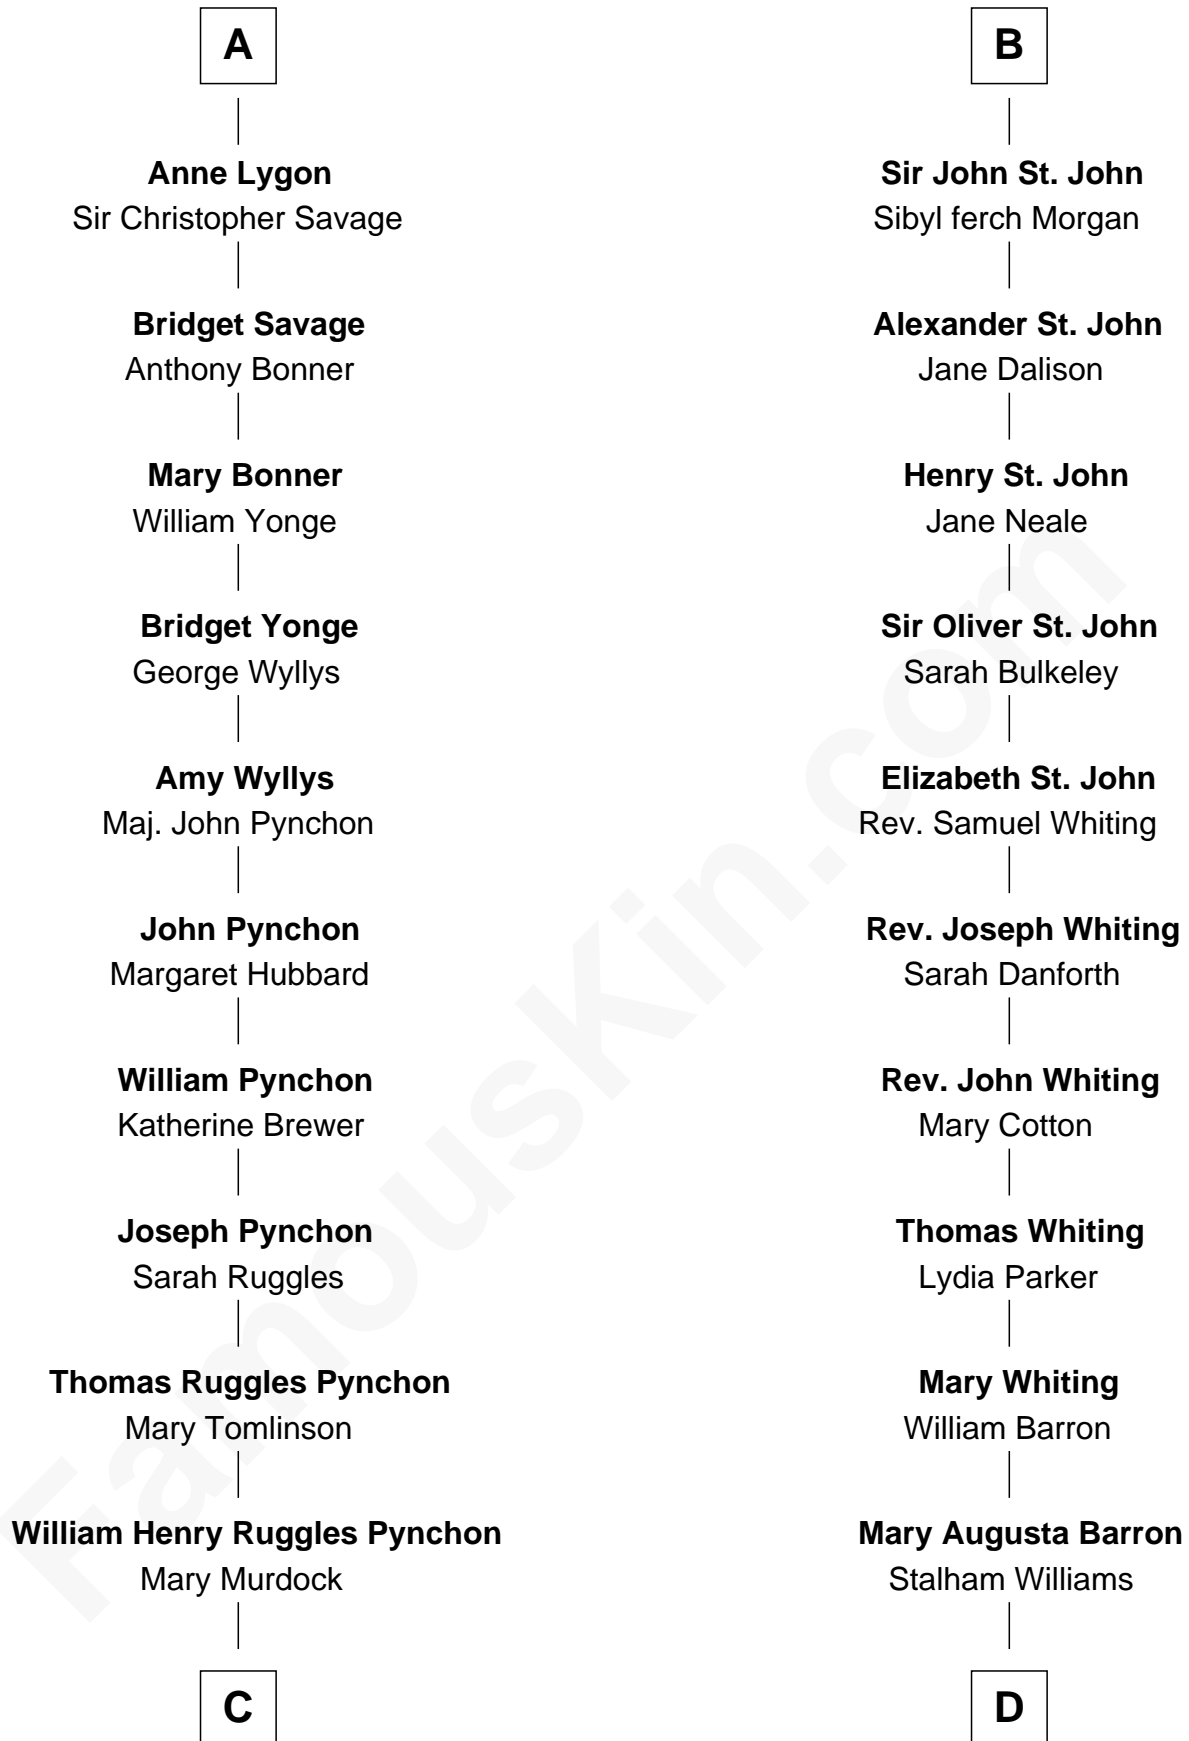

FamousKin.com
Relationship Chart of
Thomas Pynchon
American Novelist

19th cousin 1 time removed of
James Sherman
27th U.S. Vice-President

C

William Lyon Pynchon
Annie Payne Cogswell

William Henry Chichele Pynchon
Carrie Susan Moyses

Thomas Ruggles Pynchon
Catherine Frances Bennett

Thomas Pynchon
Novelist

D

Frances Lucretia Williams
Richard Winslow Sherman

Mary Frances Sherman
Richard Updike Sherman

James Sherman
27th U.S. Vice-President