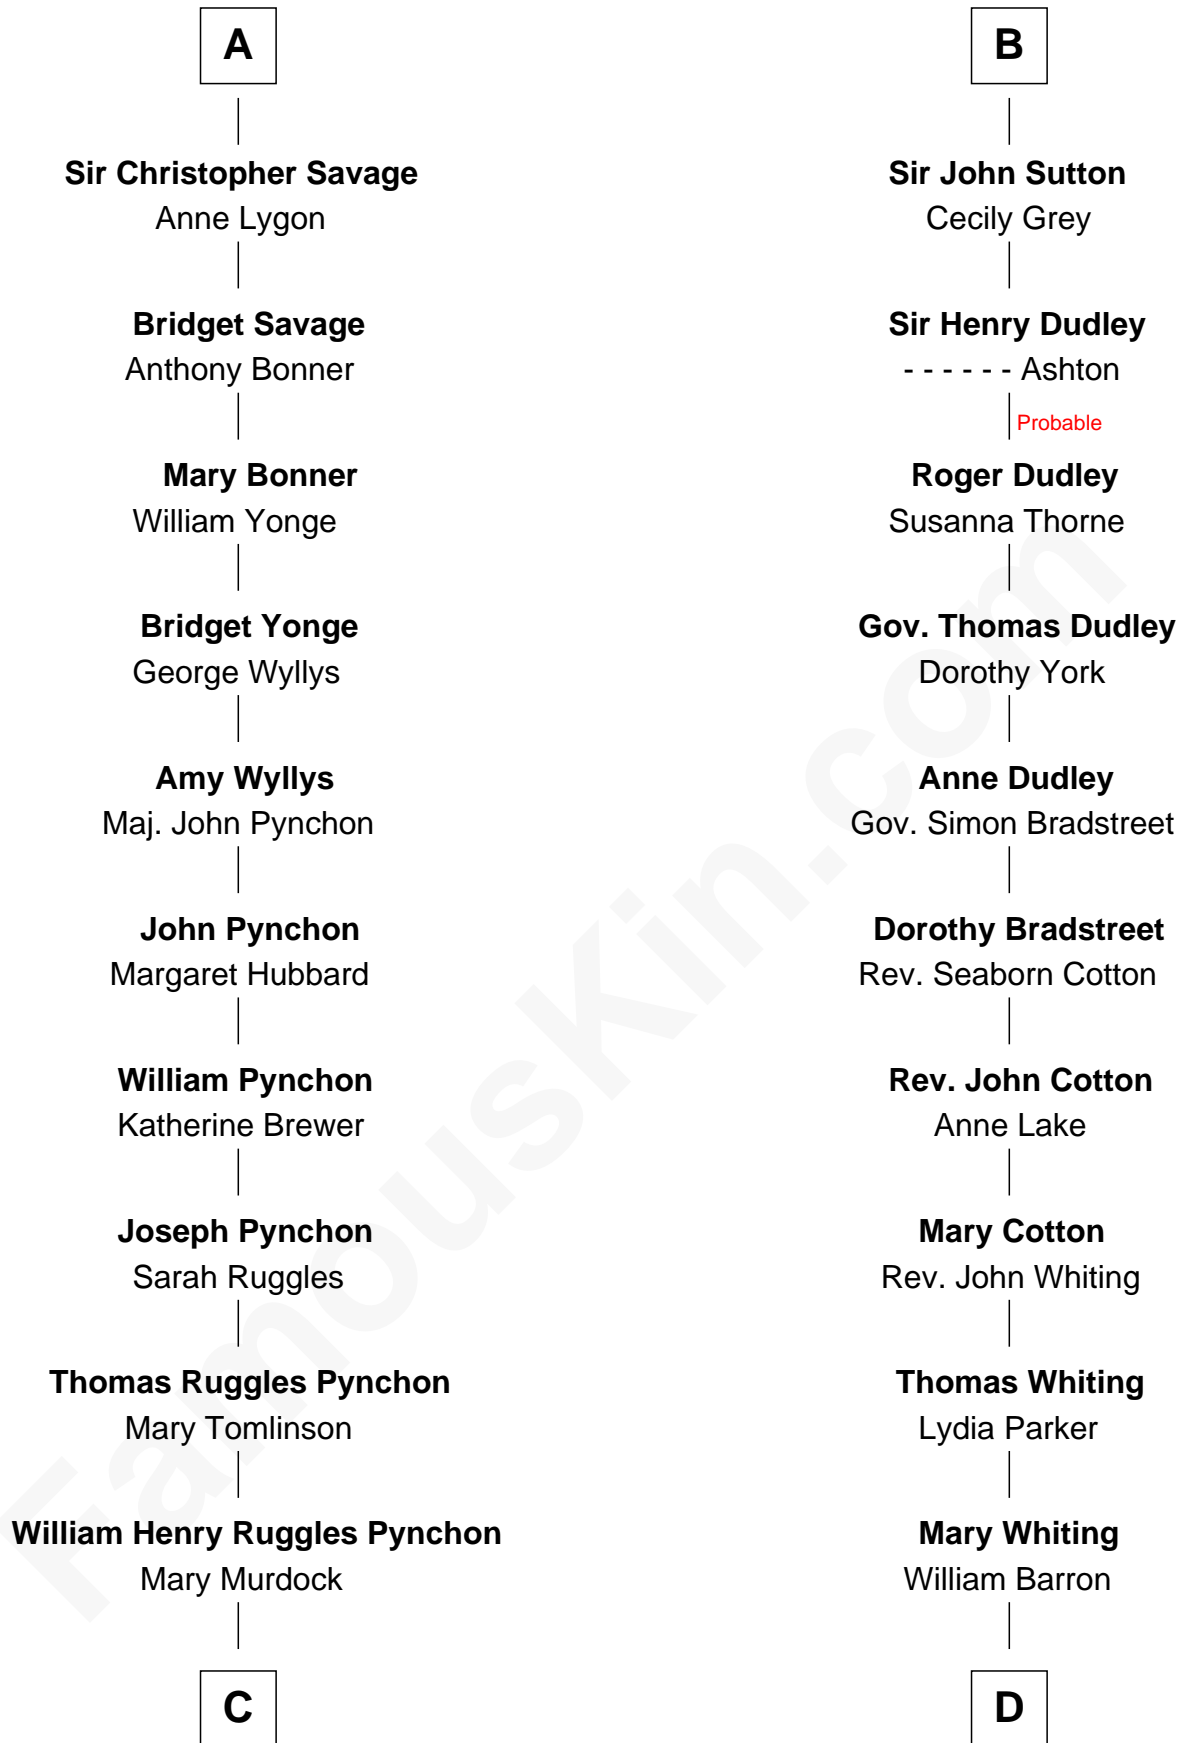

FamousKin.com Relationship Chart of

Thomas Pynchon

American Novelist

20th cousin of

James Sherman

27th U.S. Vice-President

C

William Lyon Pynchon
Annie Payne Cogswell

William Henry Chichele Pynchon
Carrie Susan Moyses

Thomas Ruggles Pynchon
Catherine Frances Bennett

Thomas Pynchon
Novelist

D

Mary Augusta Barron
Stalham Williams

Frances Lucretia Williams
Richard Winslow Sherman