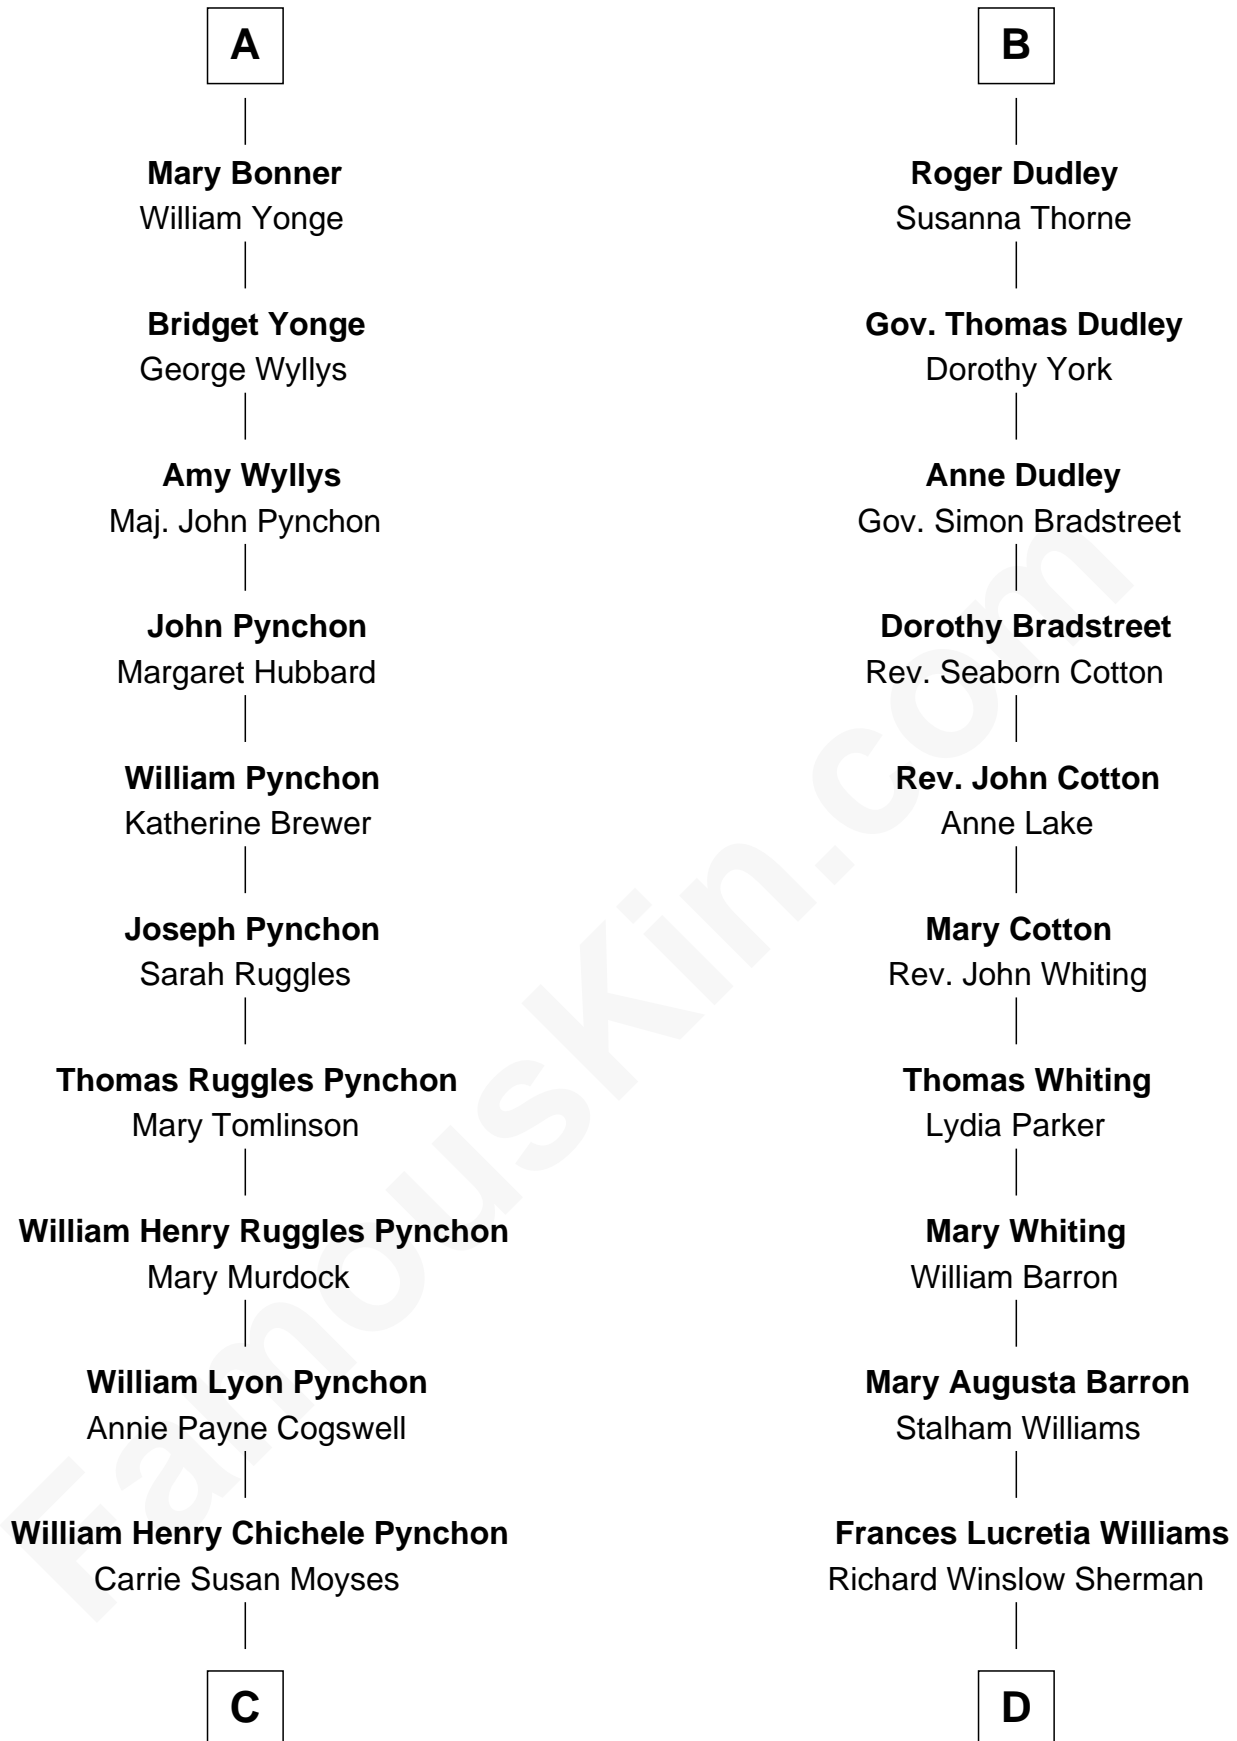

# FamousKin.com Relationship Chart of

**Thomas Pynchon**

*American Novelist*

18th cousin of

**James Sherman**

*27th U.S. Vice-President*

**Richard Fitzalan**  
Eleanor Plantagenet

**C**

**Thomas Ruggles Pynchon**  
Catherine Frances Bennett

**Thomas Pynchon**  
*Novelist*

**D**

**Mary Frances Sherman**  
Richard Updike Sherman

**James Sherman**  
*27th U.S. Vice-President*

FamousKin.com