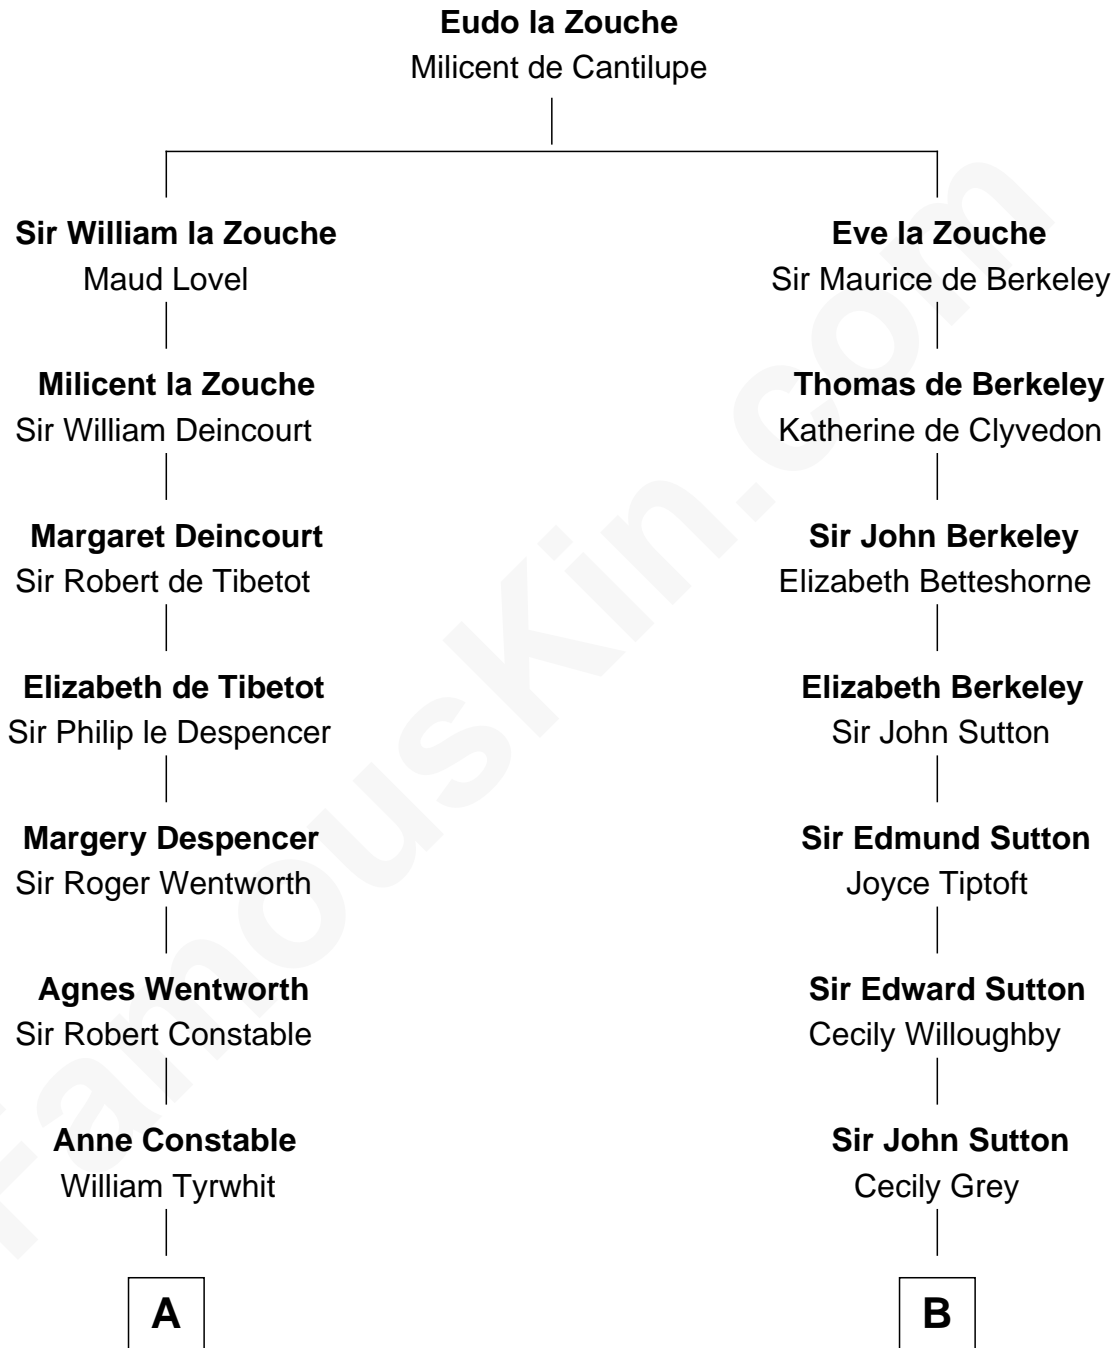

**FamousKin.com**  
**Relationship Chart of**  
**Thomas Pynchon**  
*American Novelist*

19th cousin 2 times removed of

**James Sherman**  
*27th U.S. Vice-President*

**C**

**Dr. William Henry Cogswell**

Lucretia Anne Payne

**Annie Payne Cogswell**

William Lyon Pynchon

**William Henry Chichele Pynchon**

Carrie Susan Moyses

**Thomas Ruggles Pynchon**

Catherine Frances Bennett

**Thomas Pynchon**

*Novelist*