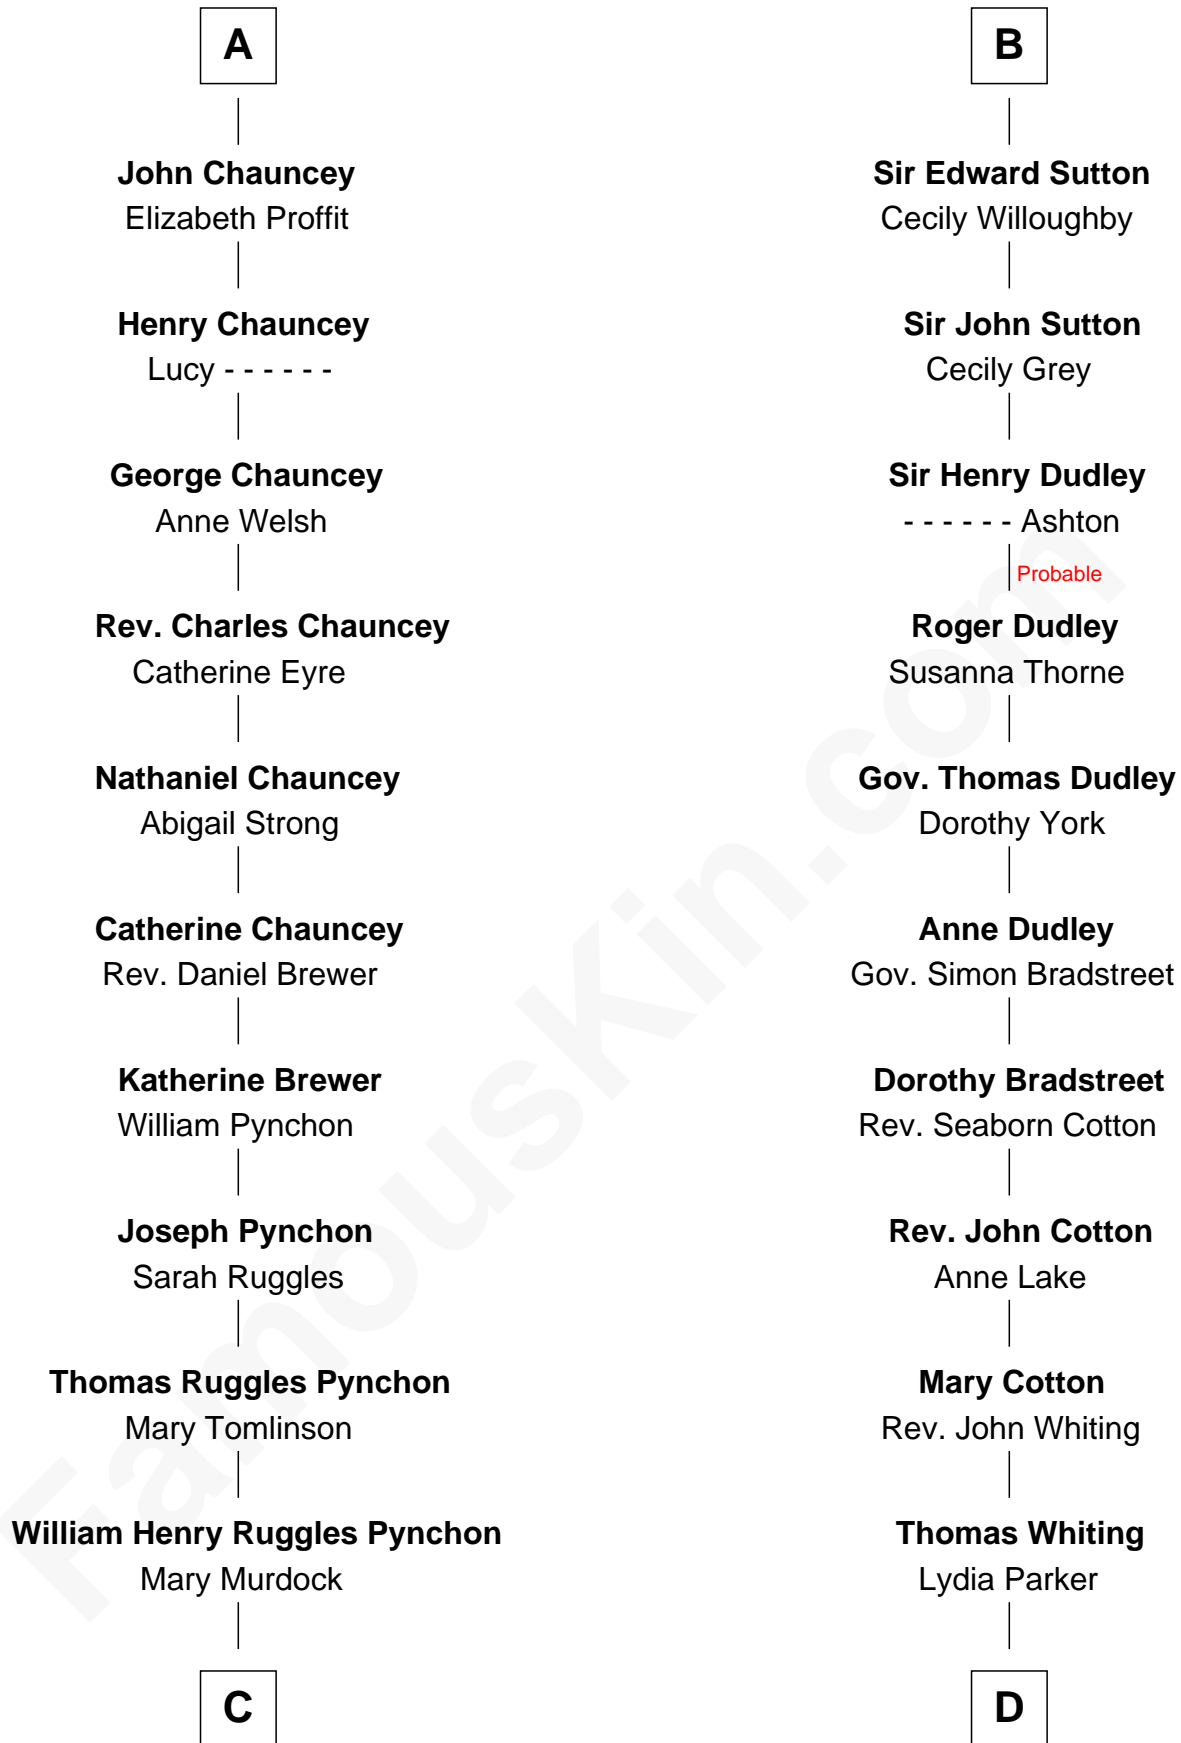

FamousKin.com
Relationship Chart of
Thomas Pynchon
American Novelist

20th cousin 1 time removed of

James Sherman
27th U.S. Vice-President

Sir William de Ferrers
 Agnes of Chester

C

William Lyon Pynchon
Annie Payne Cogswell

William Henry Chichele Pynchon
Carrie Susan Moyses

Thomas Ruggles Pynchon
Catherine Frances Bennett

Thomas Pynchon
Novelist

D

Mary Whiting
William Barron

Mary Augusta Barron
Stalham Williams

Frances Lucretia Williams
Richard Winslow Sherman