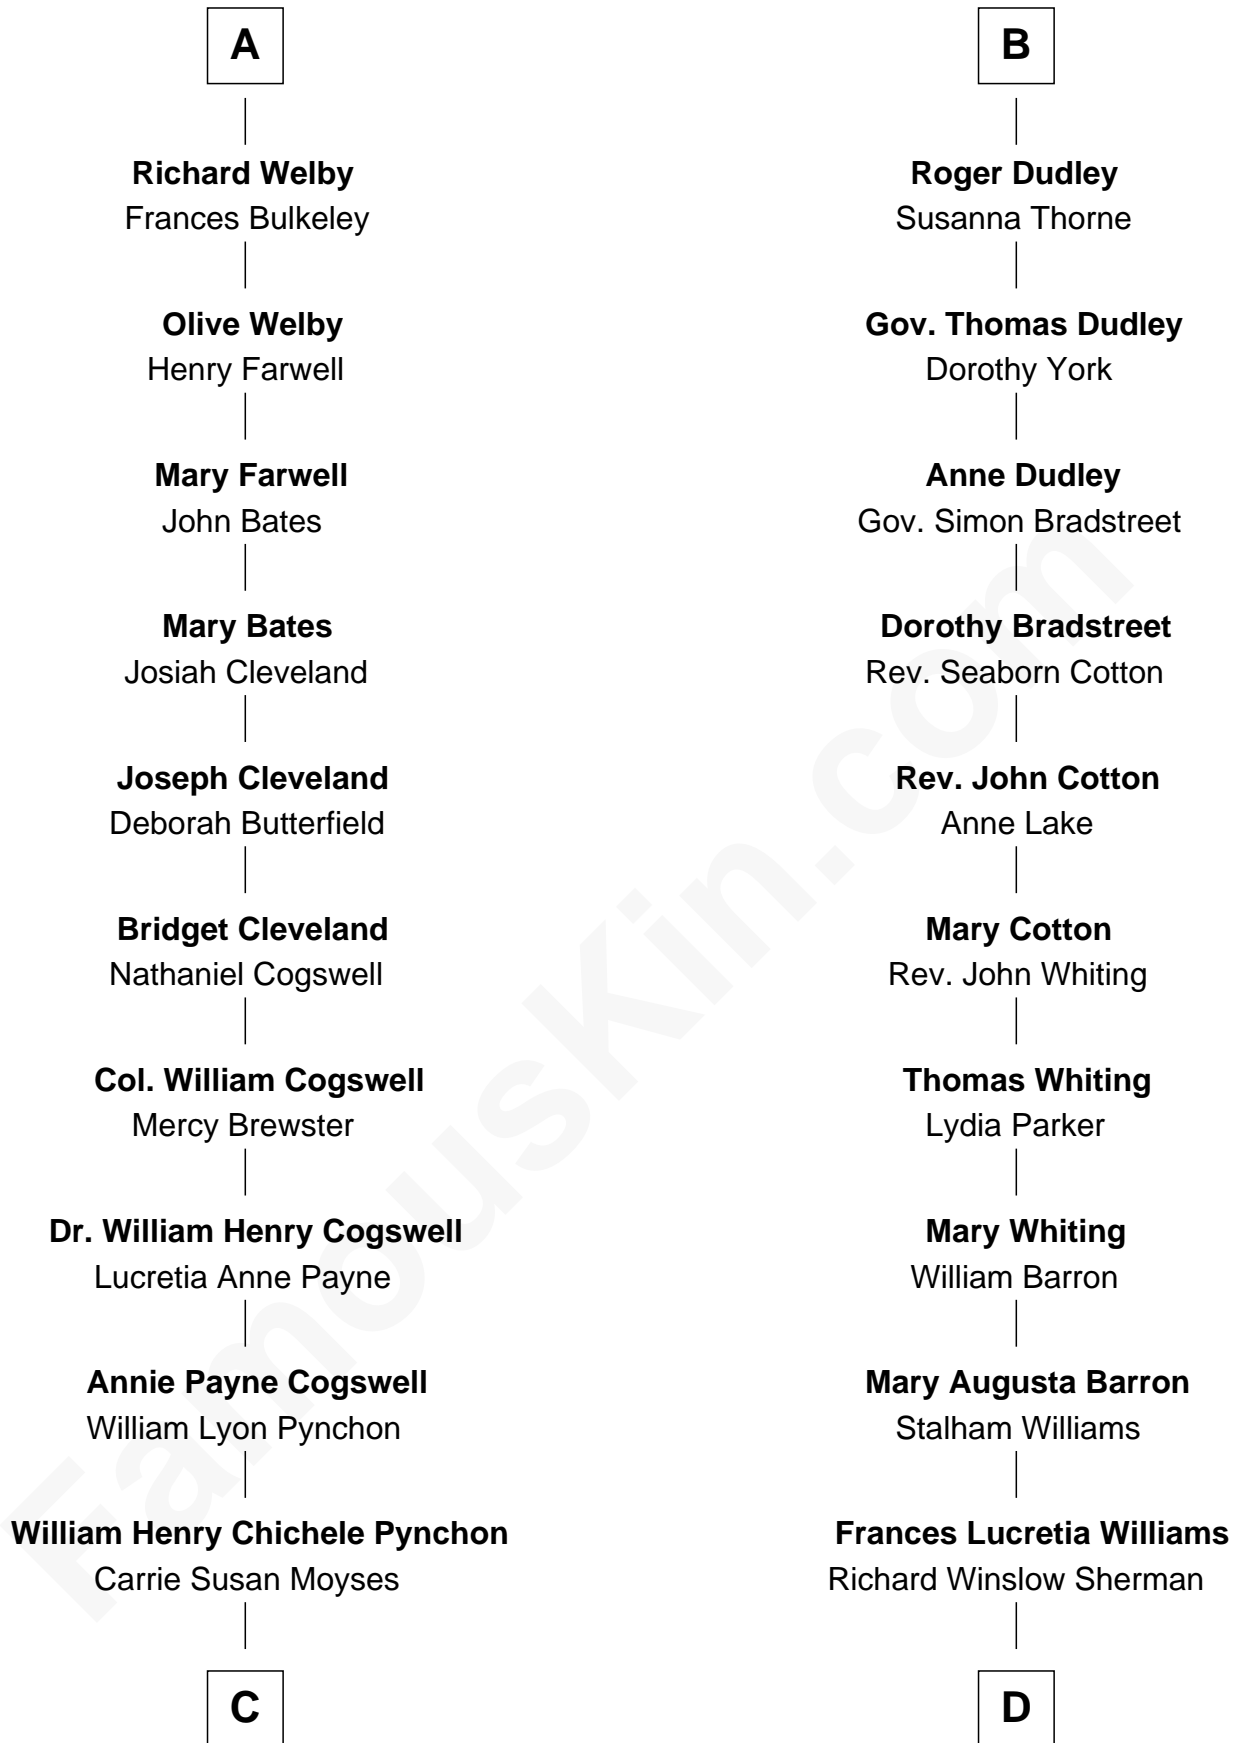

FamousKin.com Relationship Chart of

Thomas Pynchon

American Novelist

18th cousin of

James Sherman

27th U.S. Vice-President

Sir Philip le Despencer

Elizabeth - - - - -

Sir Robert Tyrwhit

Maud Talboys

Katharine Tyrwhit

Sir Richard Thimbleby

Elizabeth Thimbleby

Thomas Welby

A

Alice le Despenser

Cecily Willoughby

Sir John Sutton

Cecily Grey

Sir Henry Dudley

- - - - - Ashton

Probable

B

C

Thomas Ruggles Pynchon
Catherine Frances Bennett

Thomas Pynchon
Novelist

D

Mary Frances Sherman
Richard Updike Sherman

James Sherman
27th U.S. Vice-President

FamousKin.com