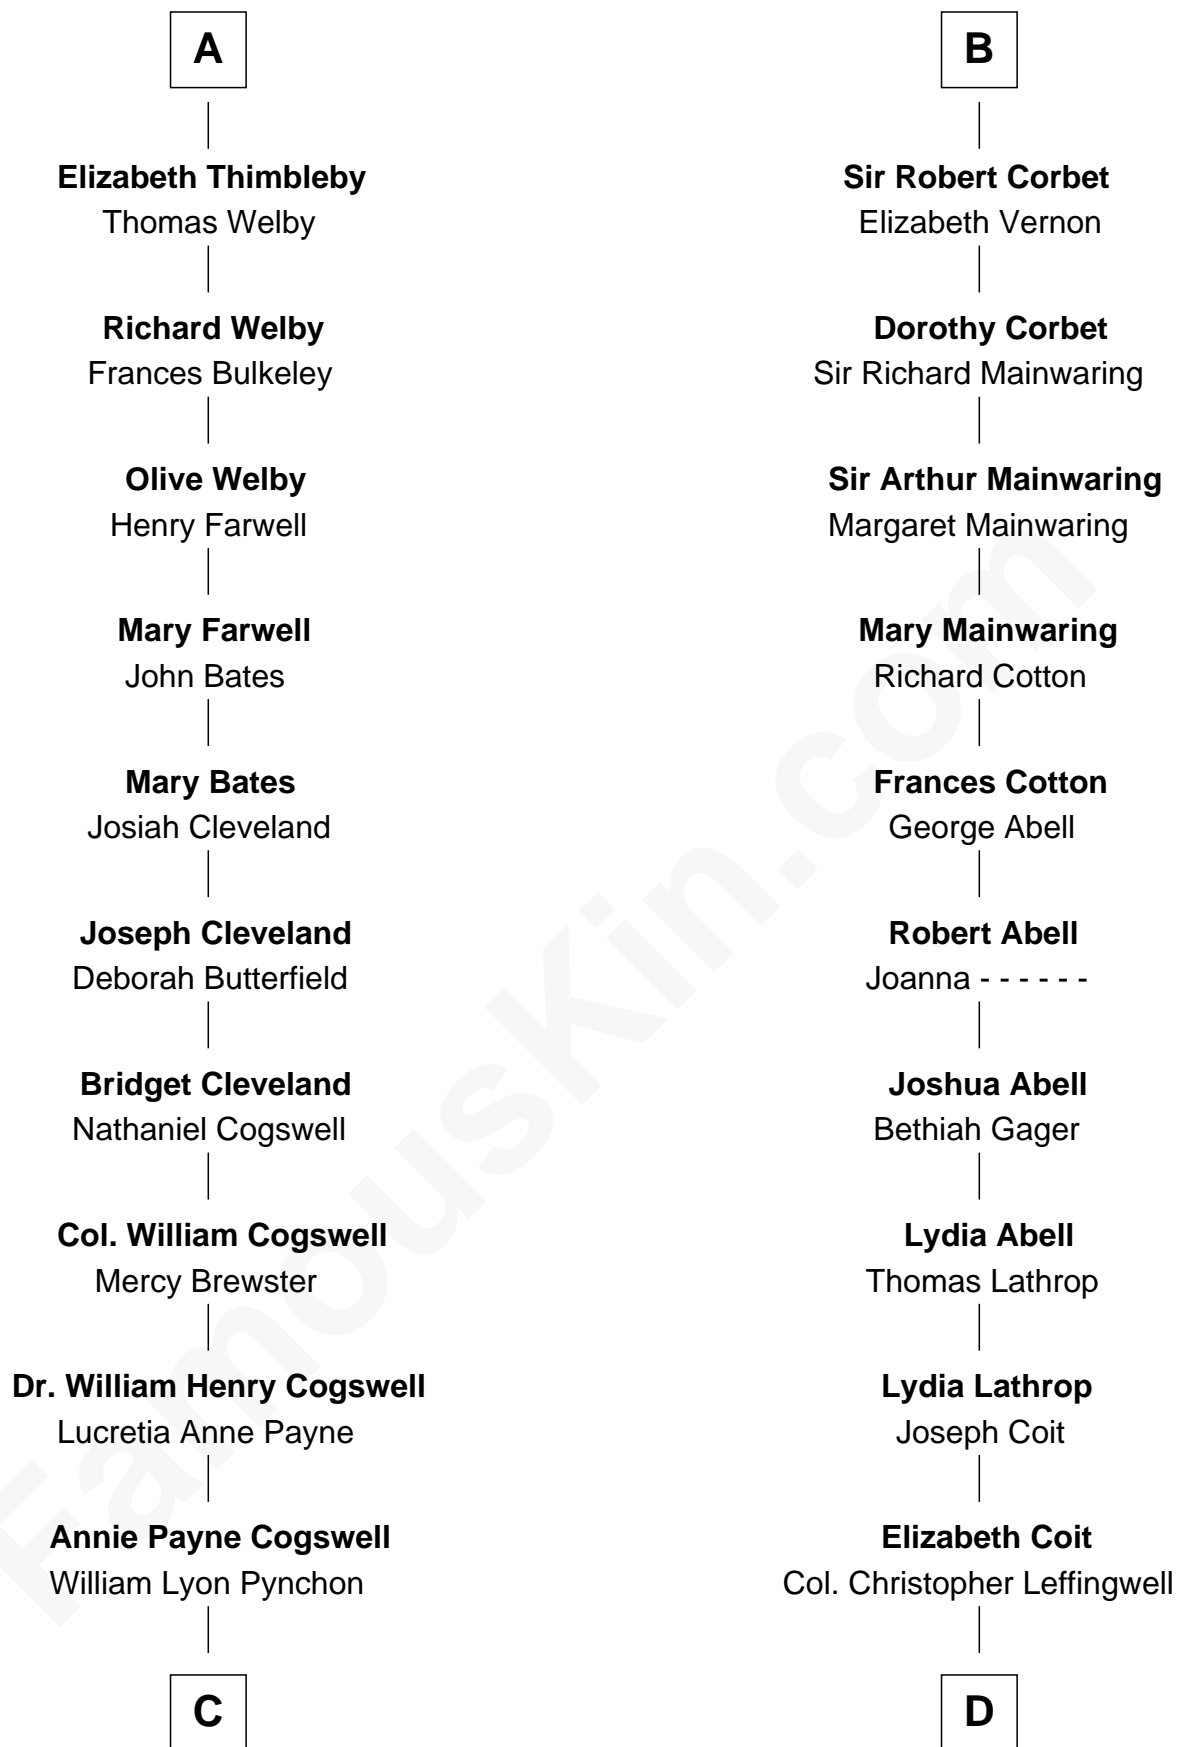

**FamousKin.com**  
**Relationship Chart of**  
**Thomas Pynchon**  
*American Novelist*

19th cousin 2 times removed of

**Allen Dulles**  
*5th Director of the C.I.A.*

**C**

**William Henry Chichele Pynchon**

Carrie Susan Moyses

**Thomas Ruggles Pynchon**

Catherine Frances Bennett

**Thomas Pynchon**

*Novelist*

**D**

**Joanna Leffingwell**

Charles Lathrop

**Harriet Wadsworth Lathrop**

Rev. Miron Winslow

**Harriet Lathrop Winslow**

Rev. John Welsh Dulles

**Allen Macy Dulles**

Edith Foster

**Allen Dulles**

*5th Director of the C.I.A.*