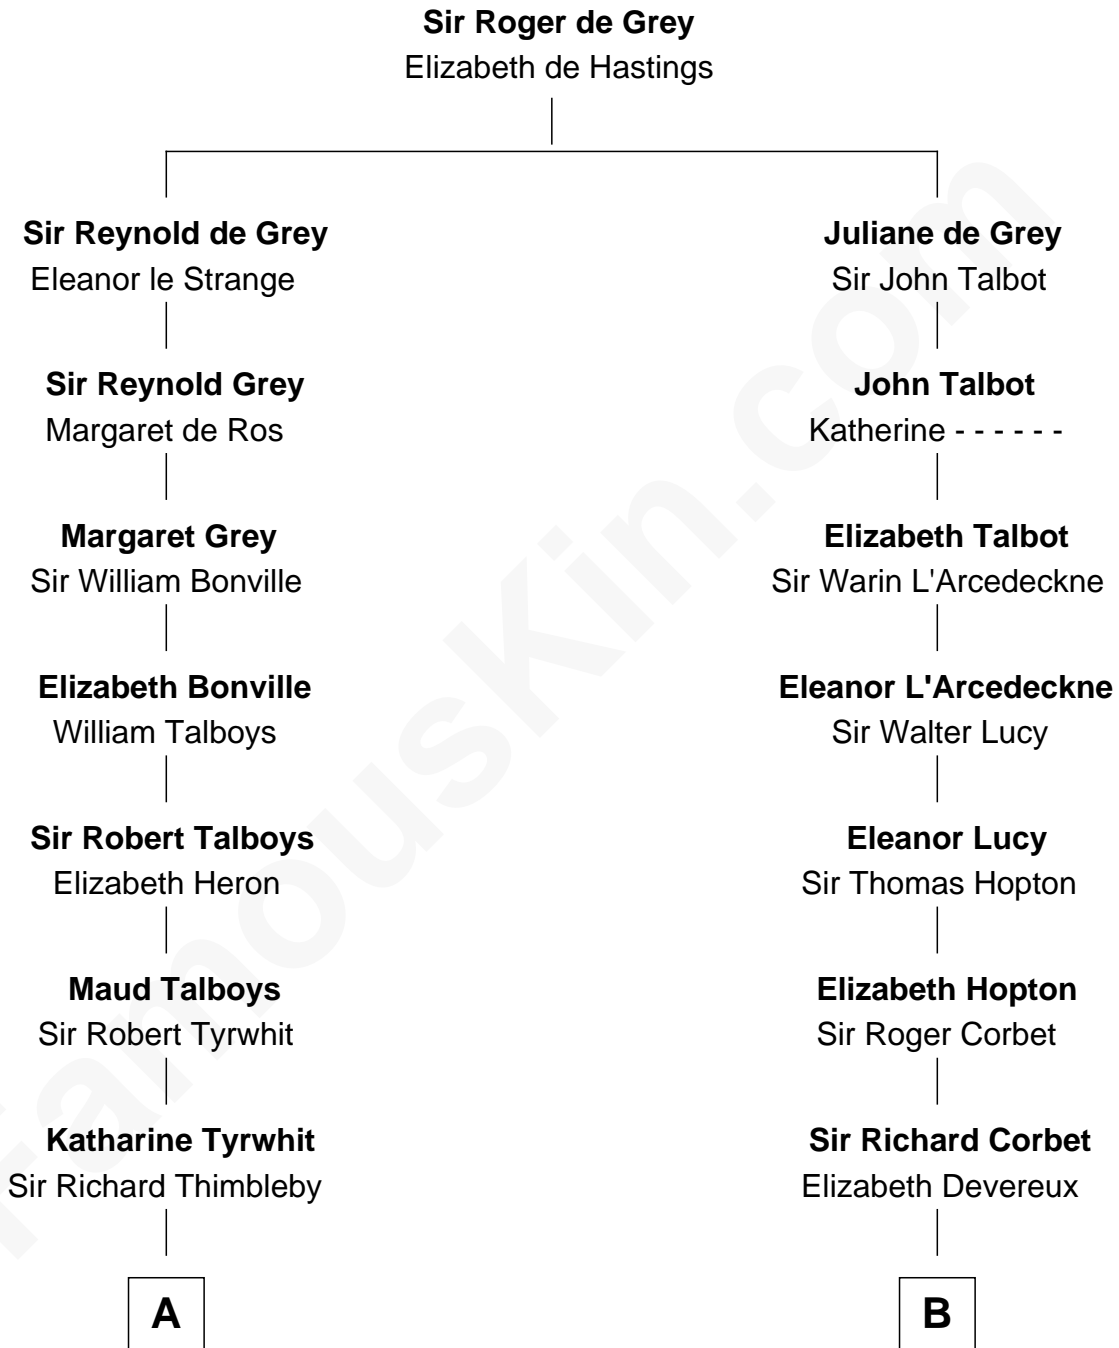

**FamousKin.com**  
**Relationship Chart of**  
**Thomas Pynchon**  
*American Novelist*

19th cousin 2 times removed of

**Allen Dulles**  
*5th Director of the C.I.A.*

**C**

**William Henry Chichele Pynchon**

Carrie Susan Moyses

**Thomas Ruggles Pynchon**

Catherine Frances Bennett

**Thomas Pynchon**

*Novelist*

**D**

**Joanna Leffingwell**

Charles Lathrop