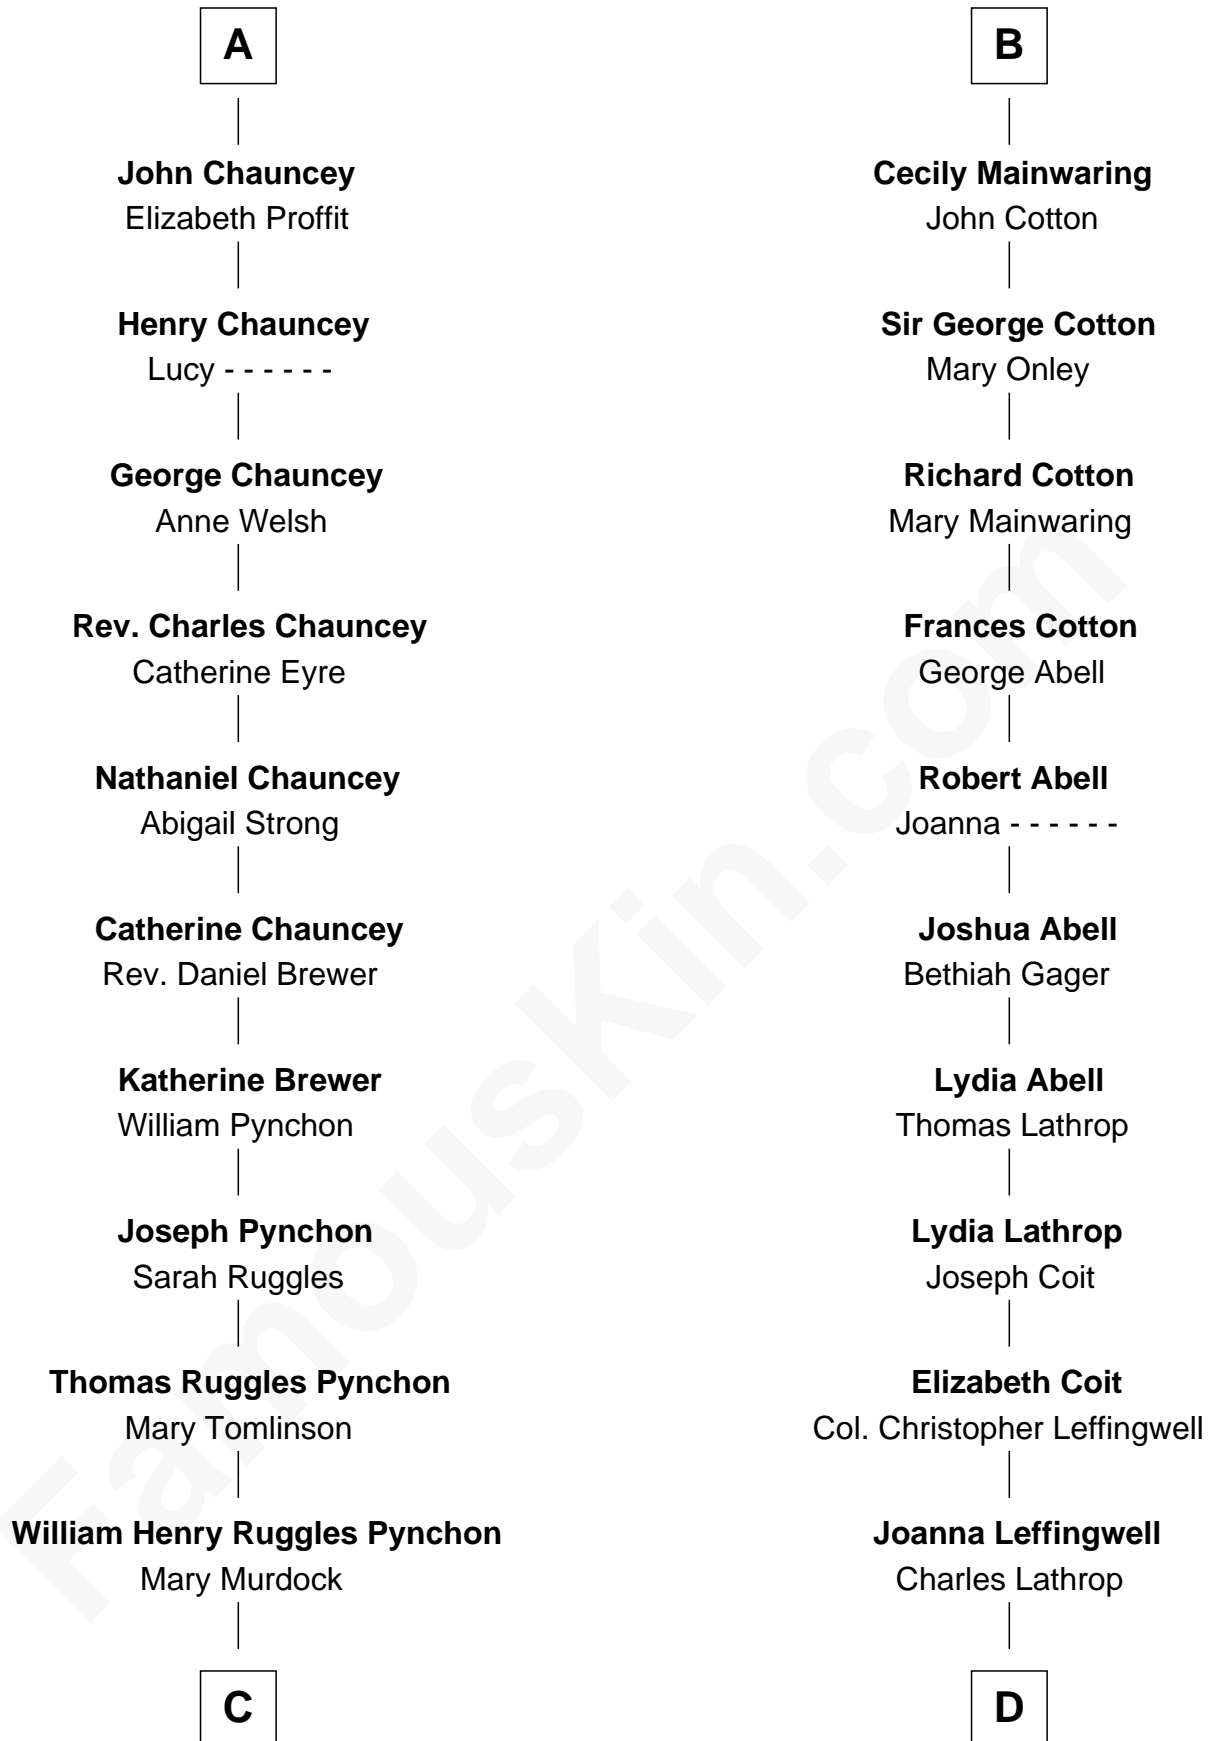

FamousKin.com

Relationship Chart of

Thomas Pynchon

American Novelist

20th cousin of

Allen Dulles

5th Director of the C.I.A.

Sir William de Ferrers

Agnes of Chester

C

William Lyon Pynchon

Annie Payne Cogswell

William Henry Chichele Pynchon

Carrie Susan Moyses

Thomas Ruggles Pynchon

Catherine Frances Bennett

Thomas Pynchon

Novelist

D

Harriet Wadsworth Lathrop

Rev. Miron Winslow

Harriet Lathrop Winslow

Rev. John Welsh Dulles

Allen Macy Dulles