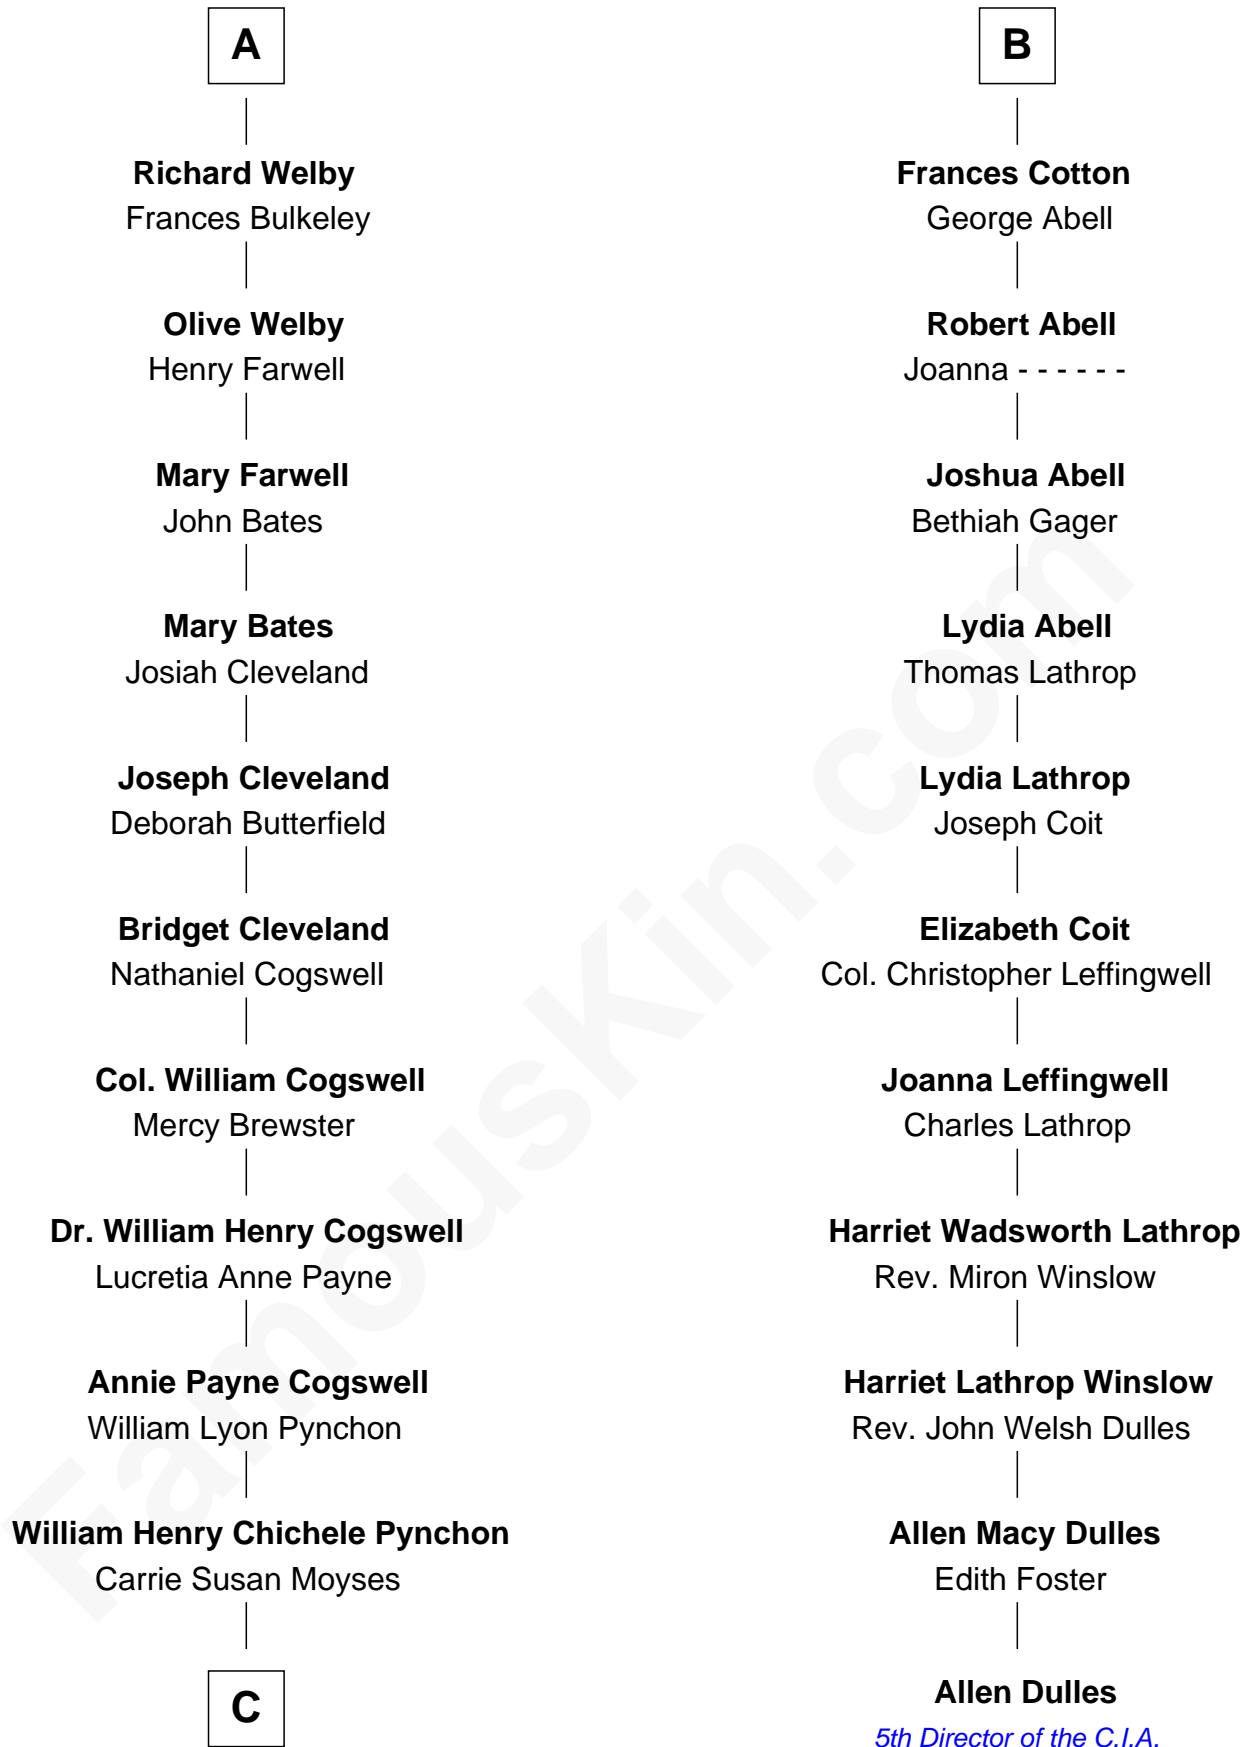

**FamousKin.com**  
**Relationship Chart of**  
**Thomas Pynchon**  
*American Novelist*

17th cousin 1 time removed of

**Allen Dulles**  
*5th Director of the C.I.A.*

**Sir Philip le Despencer**  
 Elizabeth - - - - -

**Katharine Tyrwhit**  
 Sir Richard Thimbleby

**Elizabeth Thimbleby**  
 Thomas Welby

**A**

**Alice le Despenser**  
 Sir John Sutton

**Sir John Sutton**  
 Constance Blount

**Sir John Sutton**  
 Elizabeth Berkeley

**Jane Sutton**  
 Thomas Mainwaring

**Cecily Mainwaring**  
 John Cotton

**Sir George Cotton**  
 Mary Onley

**Richard Cotton**  
 Mary Mainwaring

**B**

**C**

**Thomas Ruggles Pynchon**  
Catherine Frances Bennett