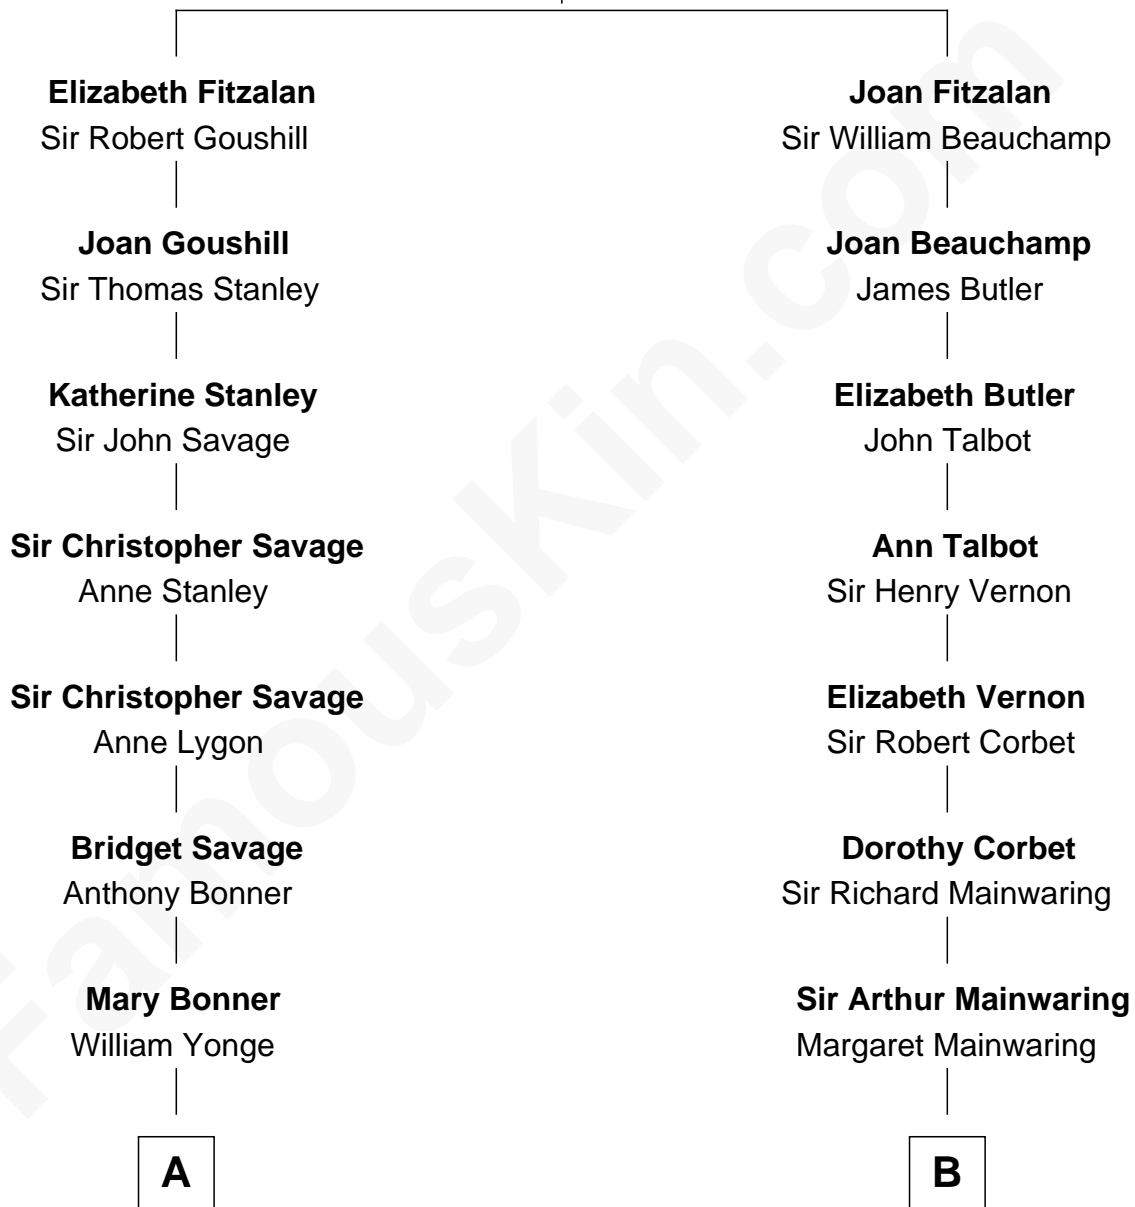

FamousKin.com

Relationship Chart of

Thomas Pynchon

American Novelist

17th cousin 1 time removed of

Allen Dulles
5th Director of the C.I.A.

Sir Richard Fitzalan
Elizabeth de Bohun

C

Allen Macy Dulles

Edith Foster

Allen Dulles

5th Director of the C.I.A.

FamousKin.com