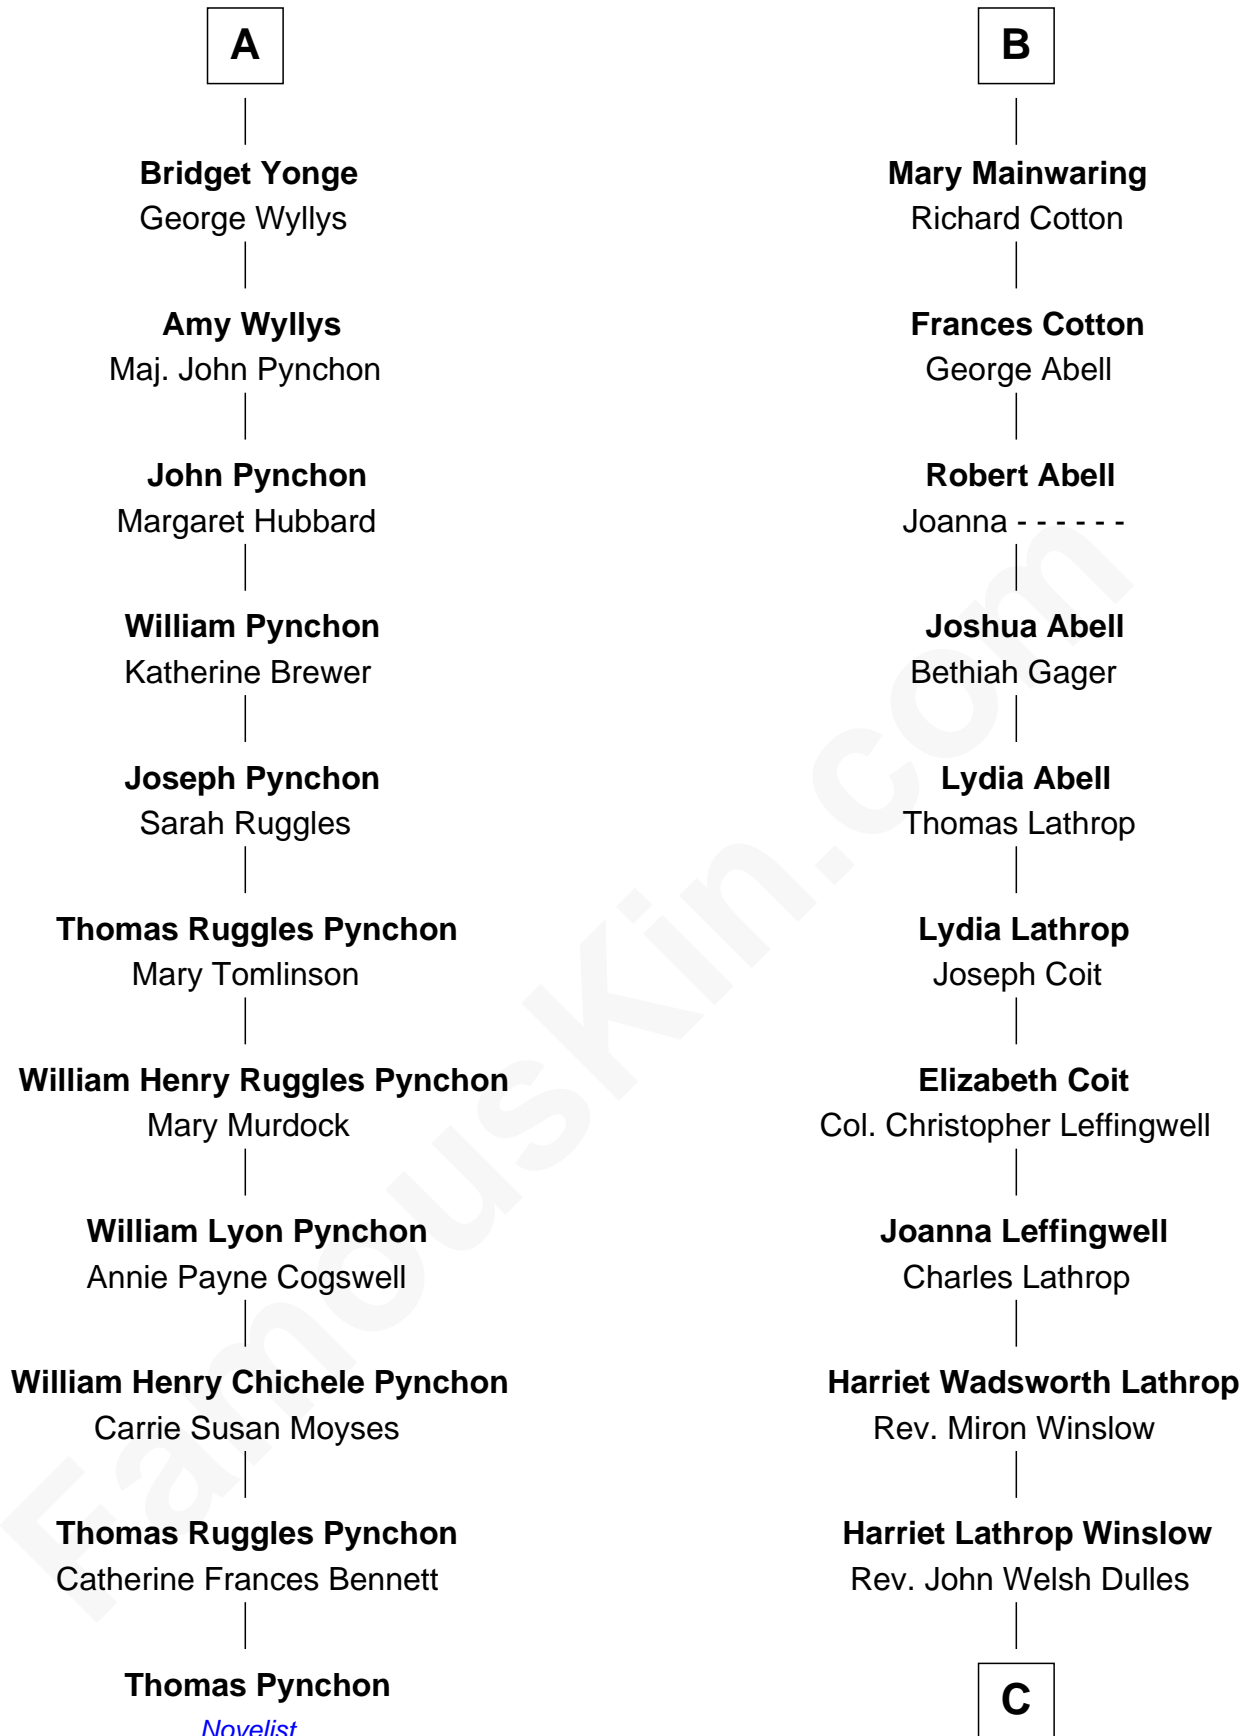

**FamousKin.com**  
**Relationship Chart of**  
**Thomas Pynchon**  
*American Novelist*

17th cousin 1 time removed of

**John Foster Dulles**  
*52nd U.S. Secretary of State*

C

Allen Macy Dulles

Edith Foster