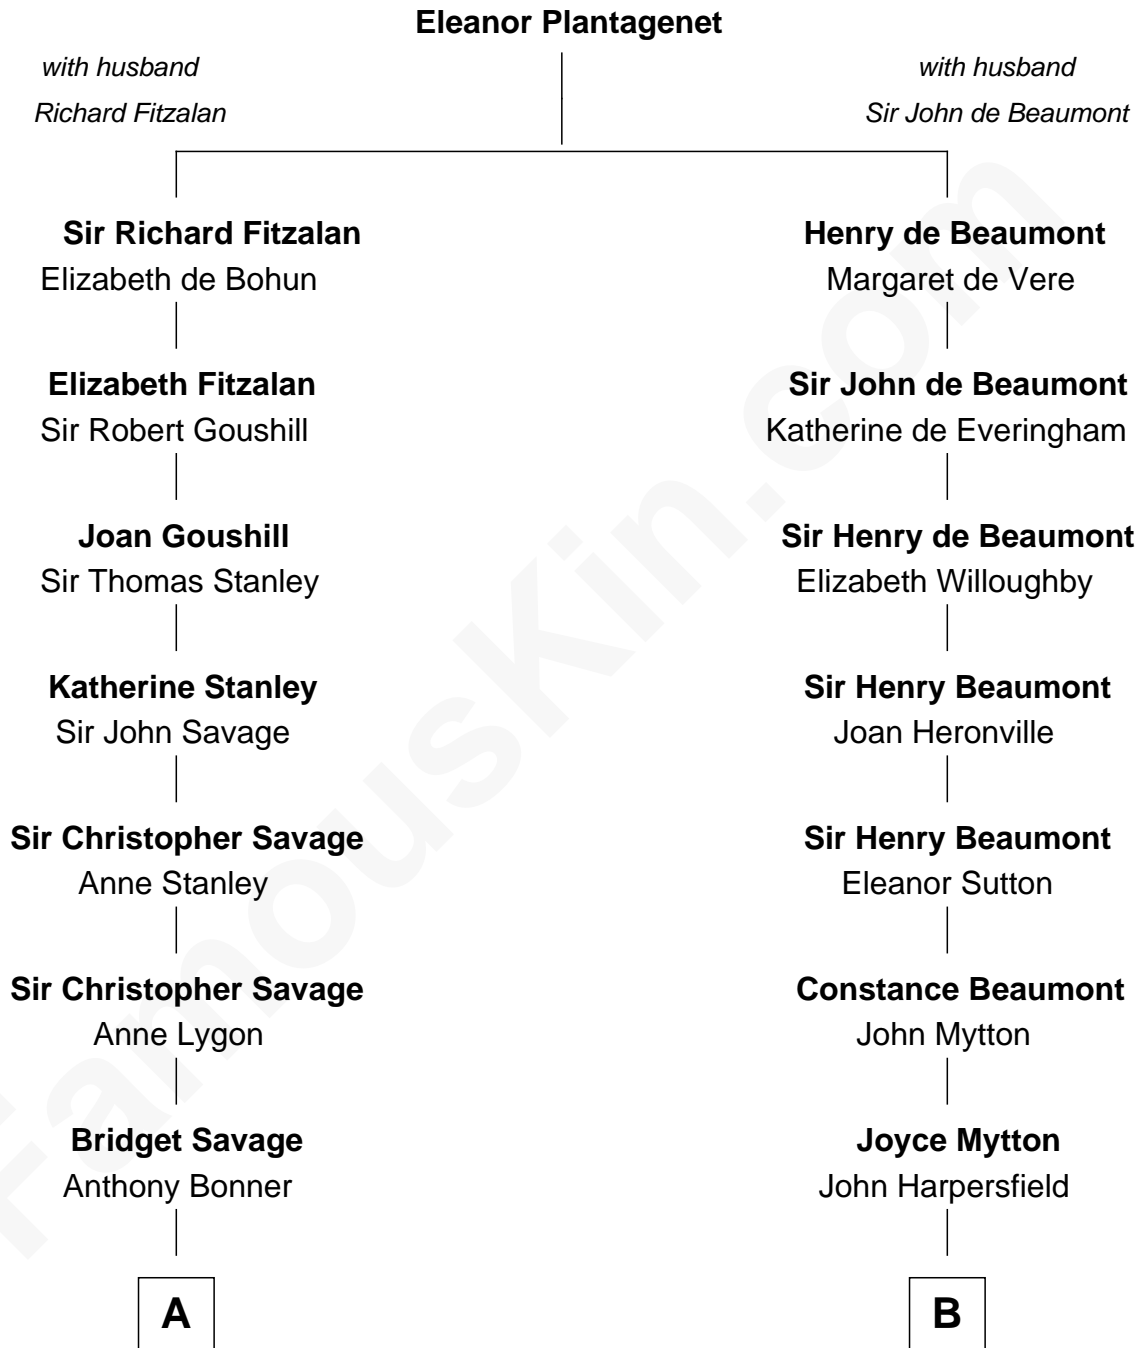

**FamousKin.com**  
**Relationship Chart of**  
**Thomas Pynchon**  
*American Novelist*

**18th cousin 3 times removed of**  
**Chevy Chase**  
*Comedian, Actor and Writer*

**C**

**Thomas Ruggles Pynchon**  
Catherine Frances Bennett

**Thomas Pynchon**  
*Novelist*

**D**

**Sarah Tannery Baker**  
Col. Lyne Shackelford Metcalfe

**Grace Metcalfe**  
Charles Denison Chase

**Edward Leigh Chase**  
Mabel Penrose Tinsley

**Edward Tinsley Chase**  
Cathalene Parker Browning