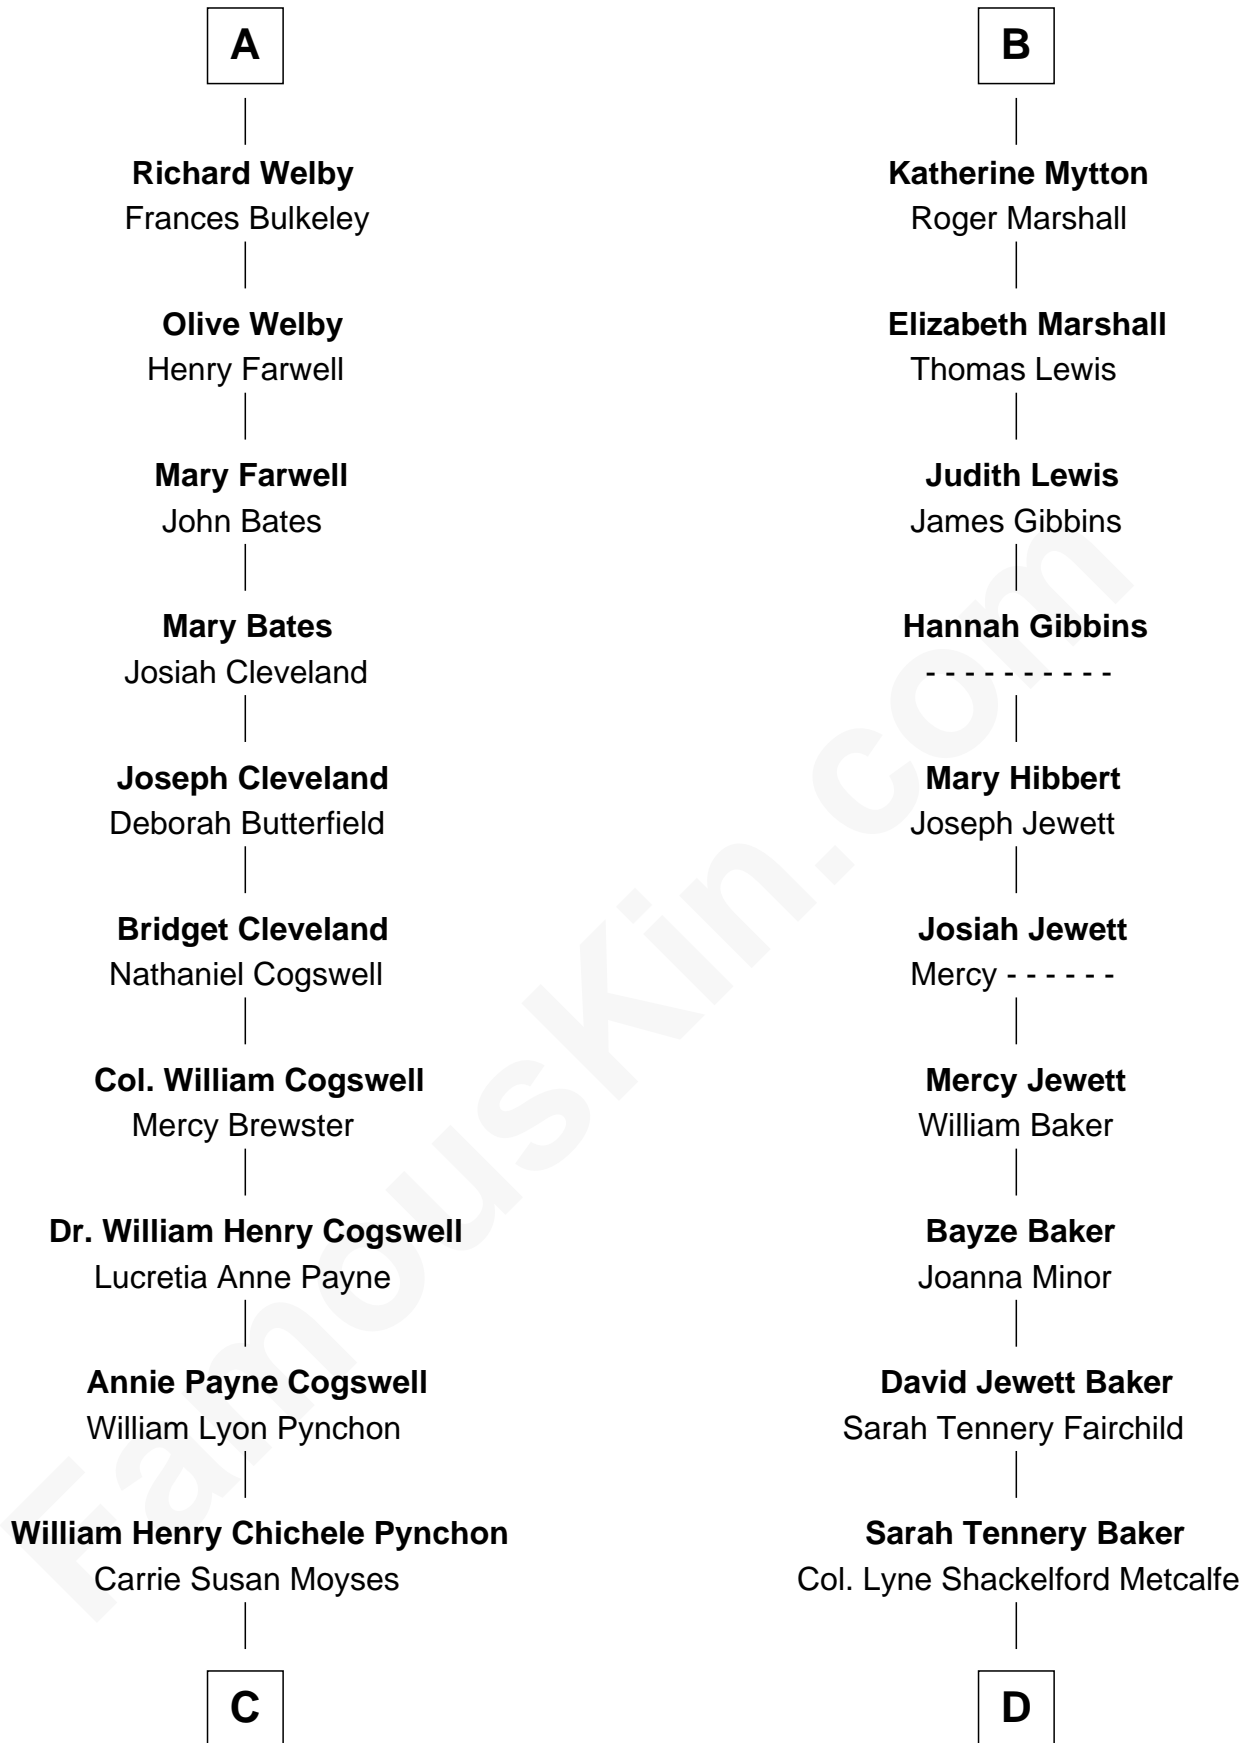

FamousKin.com
Relationship Chart of
Thomas Pynchon
American Novelist

18th cousin 2 times removed of
Chevy Chase
Comedian, Actor and Writer

Chevy Chase photo by [Alan Light](#) (CC BY 2.0)