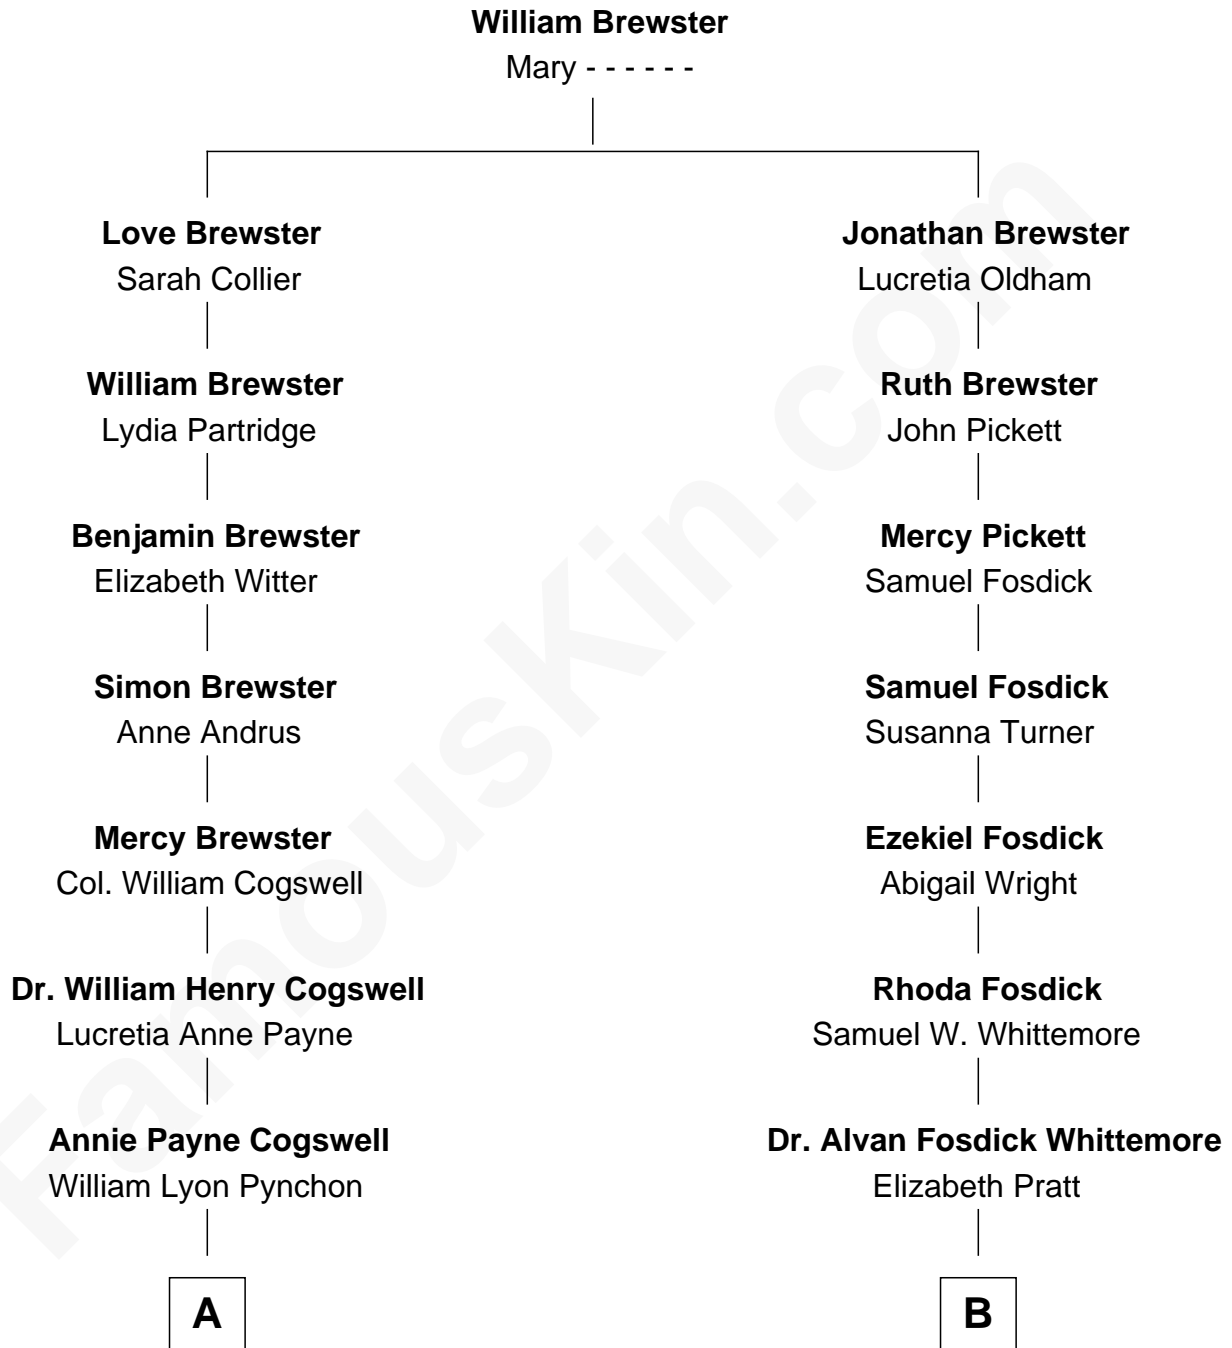

## Relationship Chart of

### Thomas Pynchon

American Novelist

9th cousin 3 times removed of

### Ellen DeGeneres

Comedienne and TV Personality

**A**

**William Henry Chichele Pynchon**

Carrie Susan Moyses

**Thomas Ruggles Pynchon**

Catherine Frances Bennett

**Thomas Pynchon**

*Novelist*

**B**

**George Whittemore**

Cordelia Jenkins Dozer

**Mary Whittemore**

Joseph C. DeGeneres

**Alfred George DeGeneres**

Julia E. Billiu