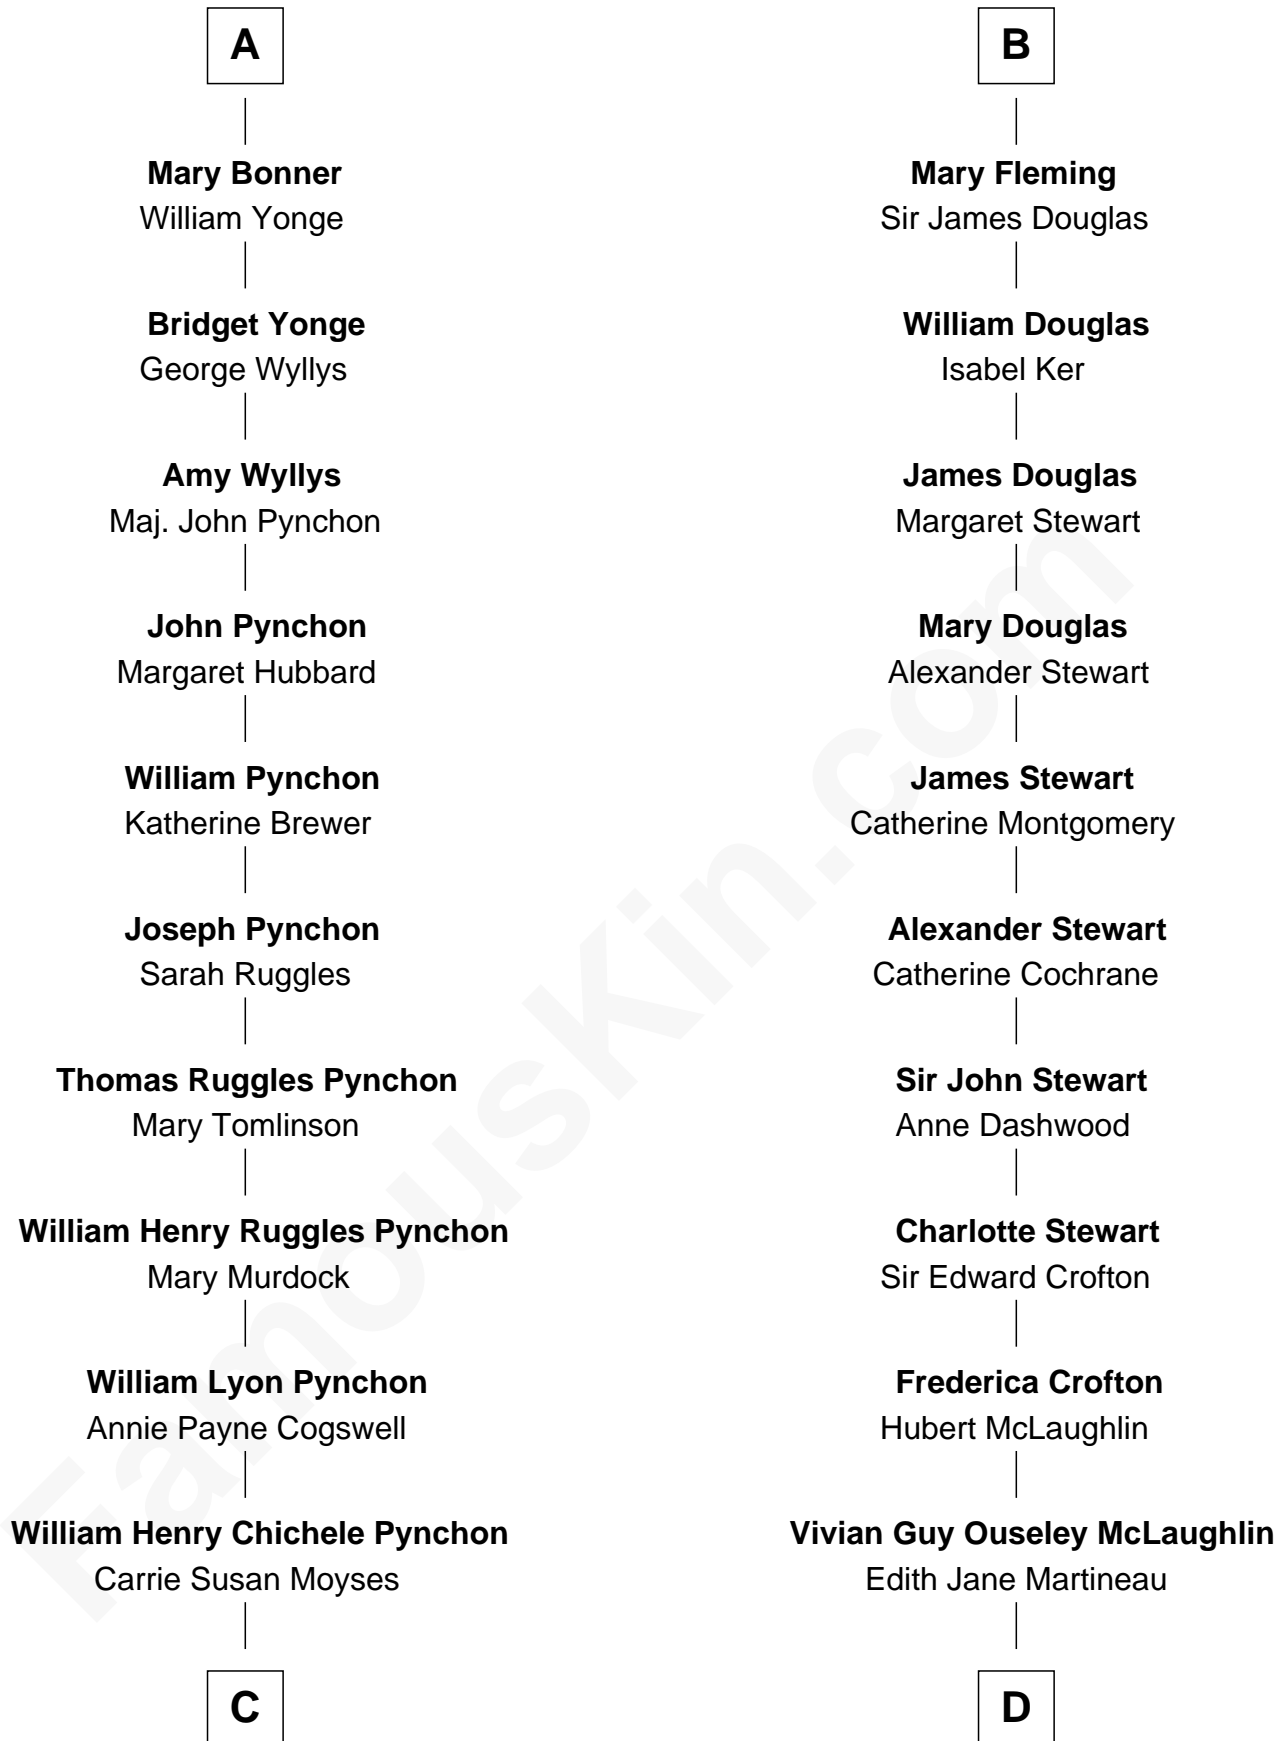

## Relationship Chart of

### Thomas Pynchon

American Novelist

18th cousin 1 time removed of

**Guy Ritchie**  
British Filmmaker

**Richard Fitzalan**  
Eleanor Plantagenet

**C**

**Thomas Ruggles Pynchon**  
Catherine Frances Bennett

**Thomas Pynchon**  
*Novelist*

**D**

**Doris Margaretta McLaughlin**  
Stuart John Ritchie

**John Vivian Ritchie**  
Amber Mary Parkinson

**Guy Ritchie**  
*British Filmmaker*

FamousKin.com