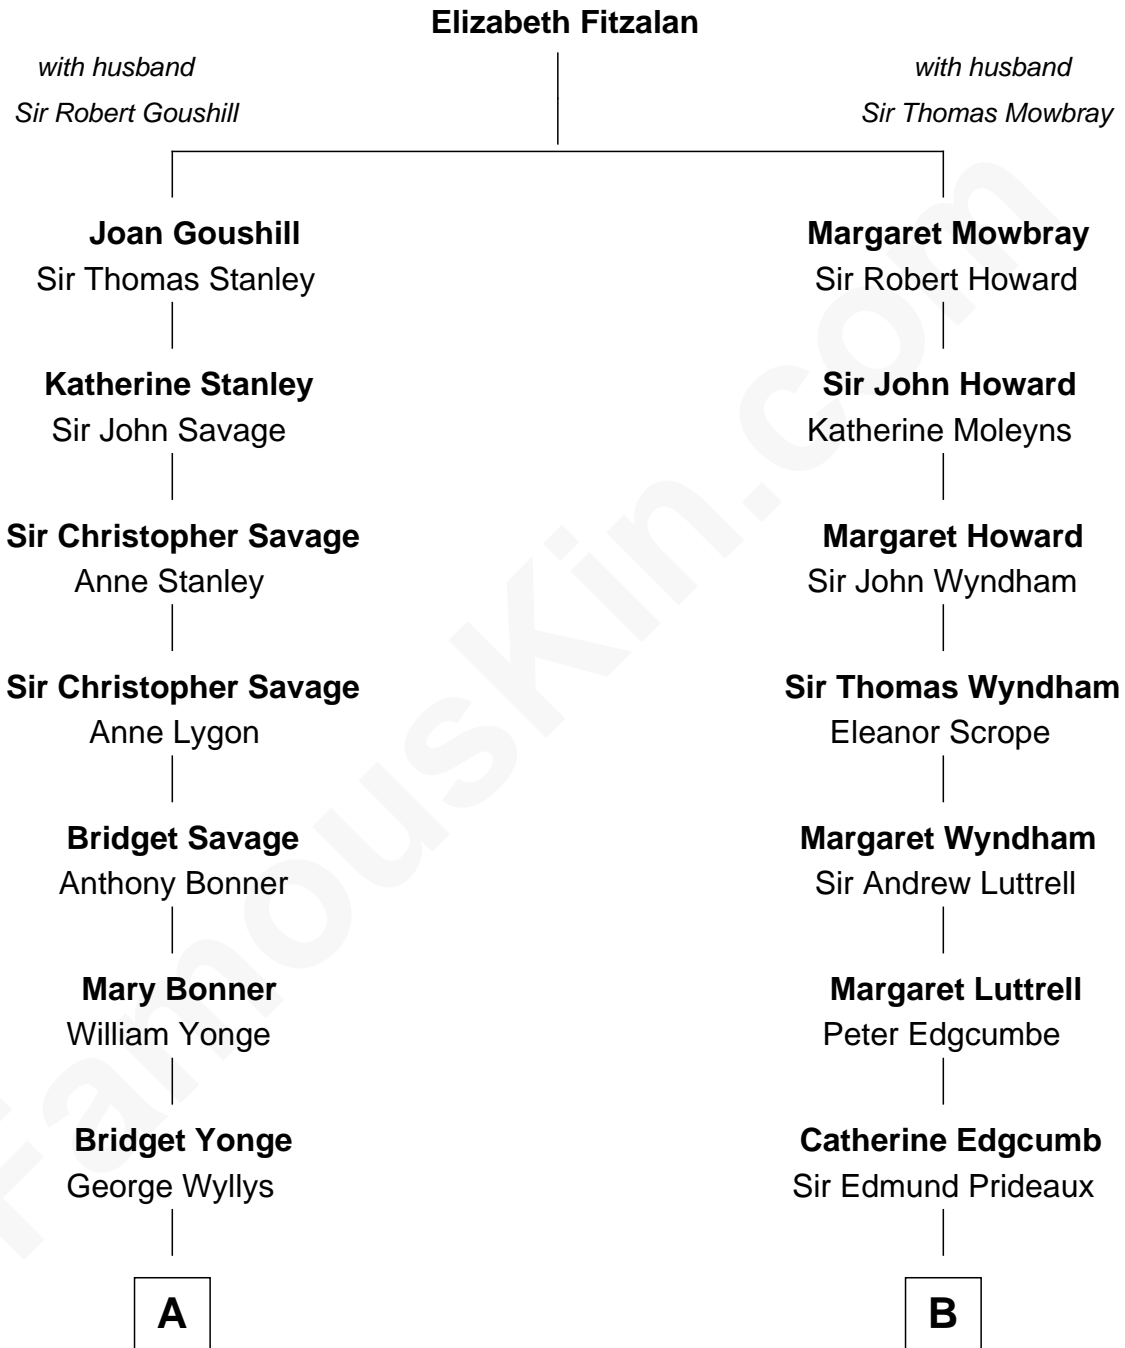

## Relationship Chart of

### Thomas Pynchon

American Novelist

16th cousin 2 times removed of

**Guy Ritchie**  
British Filmmaker

C

**John Vivian Ritchie**  
Amber Mary Parkinson

**Guy Ritchie**  
*British Filmmaker*

FamousKin.com