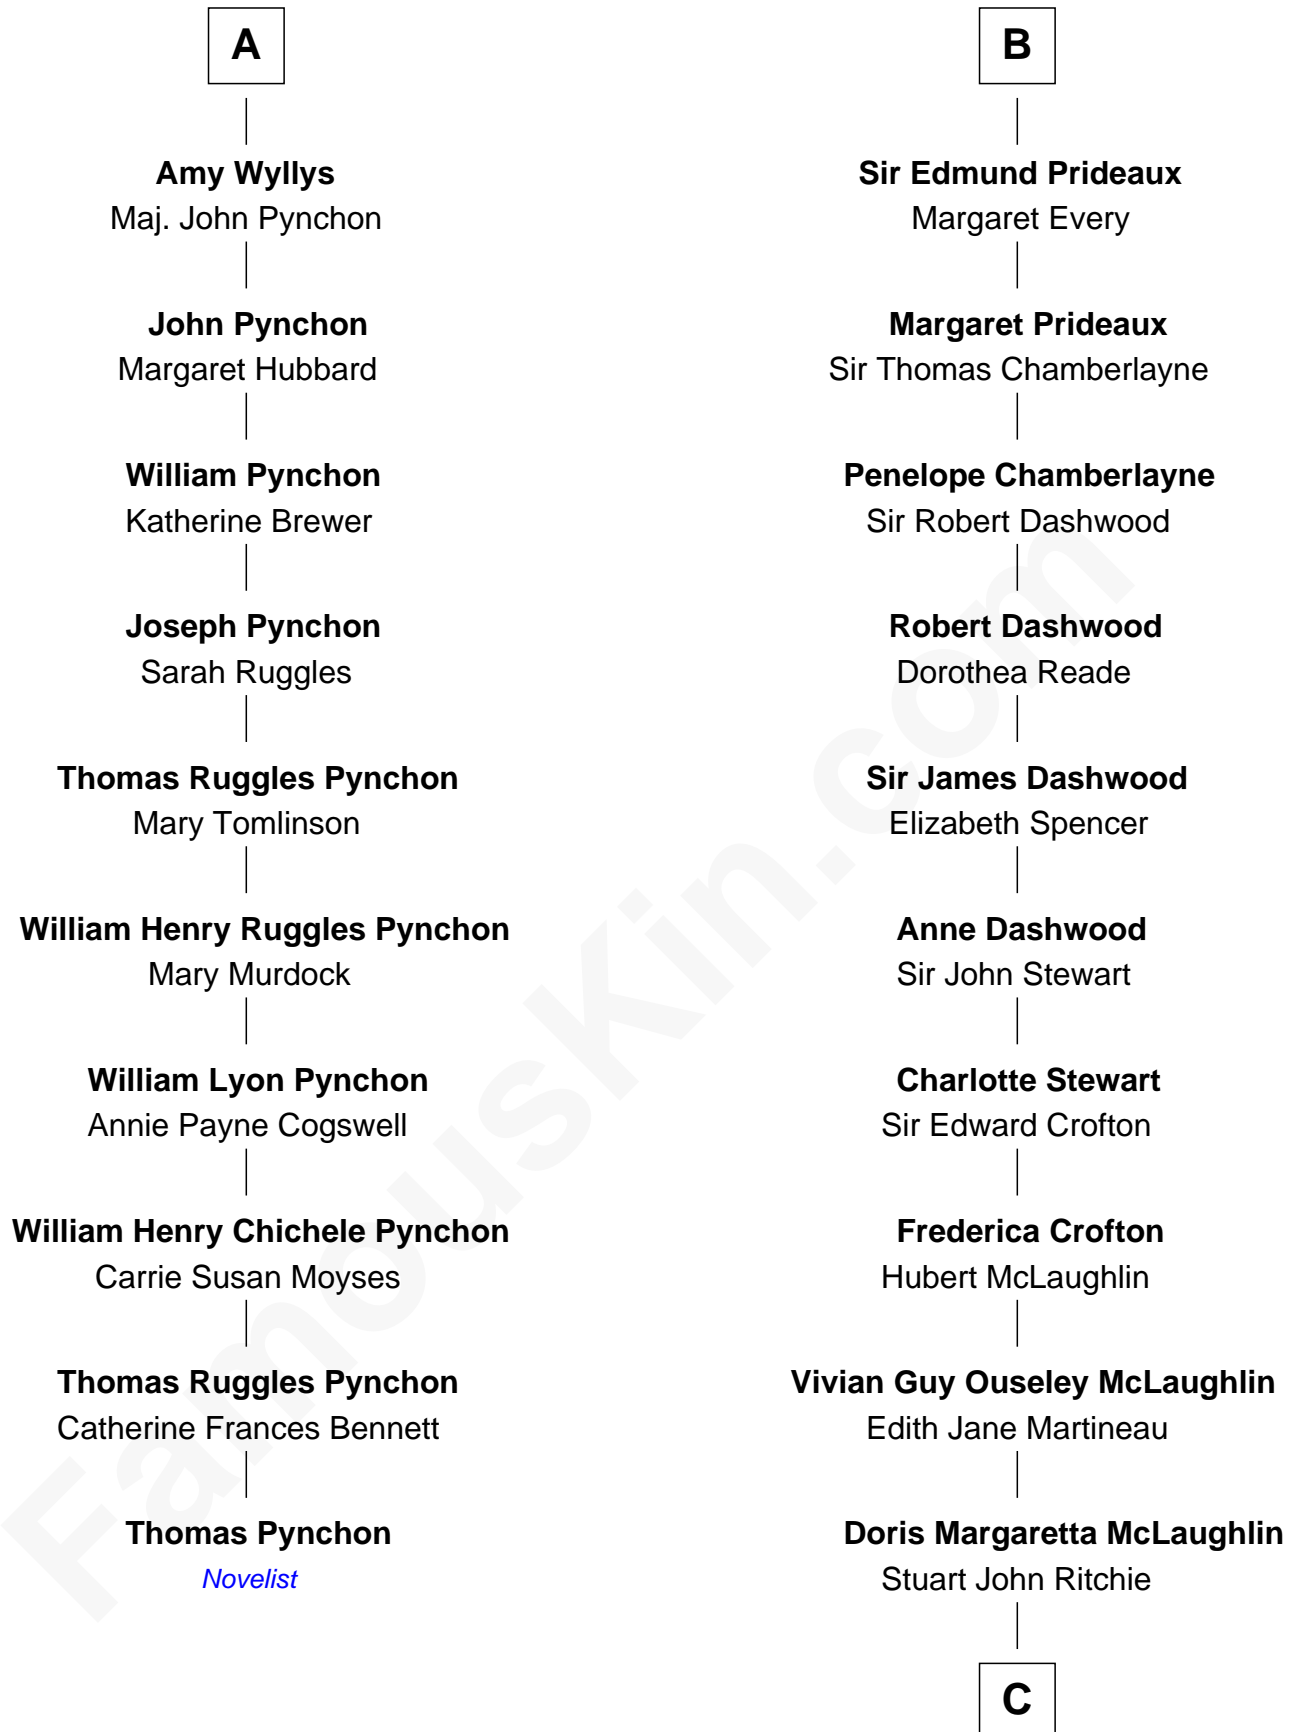

## Relationship Chart of

### Thomas Pynchon

American Novelist

16th cousin 2 times removed of

**Guy Ritchie**  
British Filmmaker

C

**John Vivian Ritchie**  
Amber Mary Parkinson

**Guy Ritchie**  
*British Filmmaker*

FamousKin.com