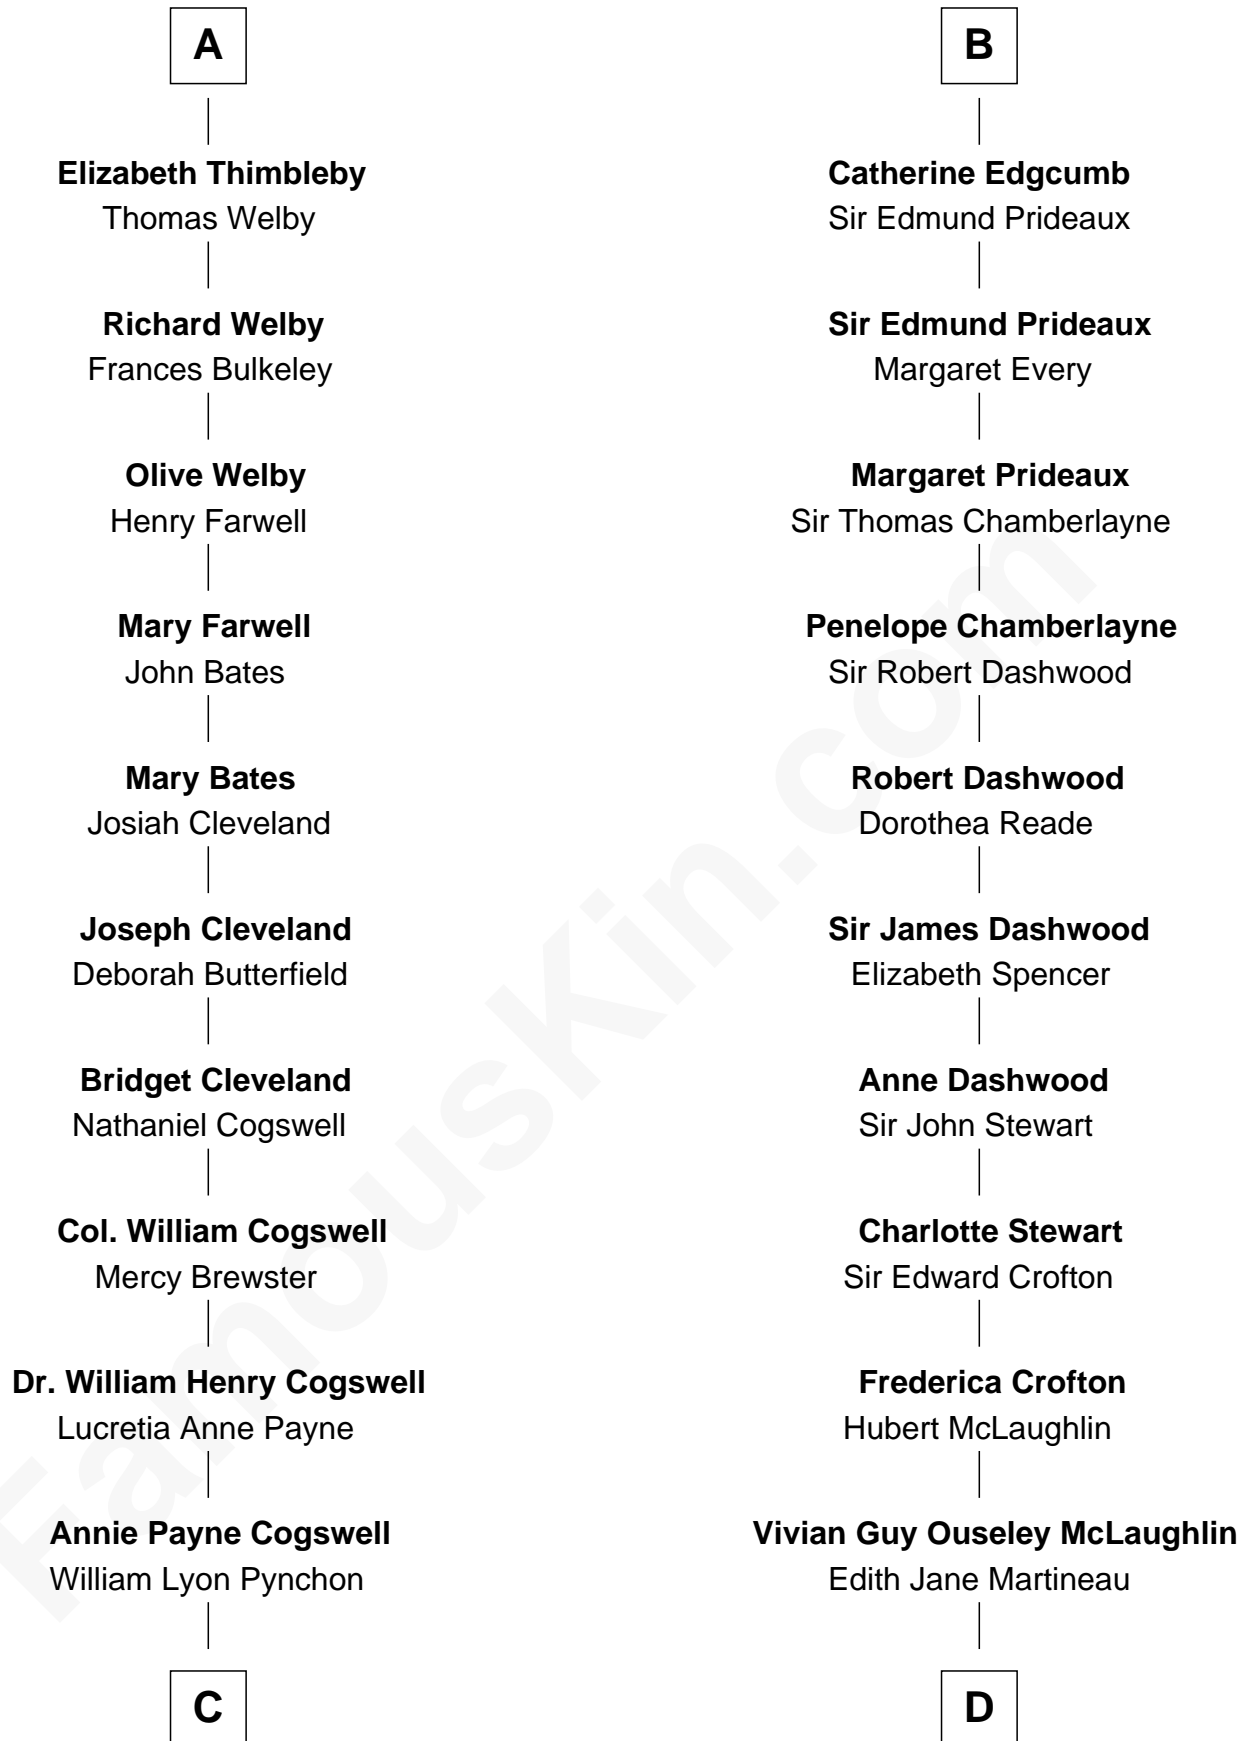

## Relationship Chart of

**Thomas Pynchon**

*American Novelist*

19th cousin of

**Guy Ritchie**

*British Filmmaker*

**C**

**William Henry Chichele Pynchon**