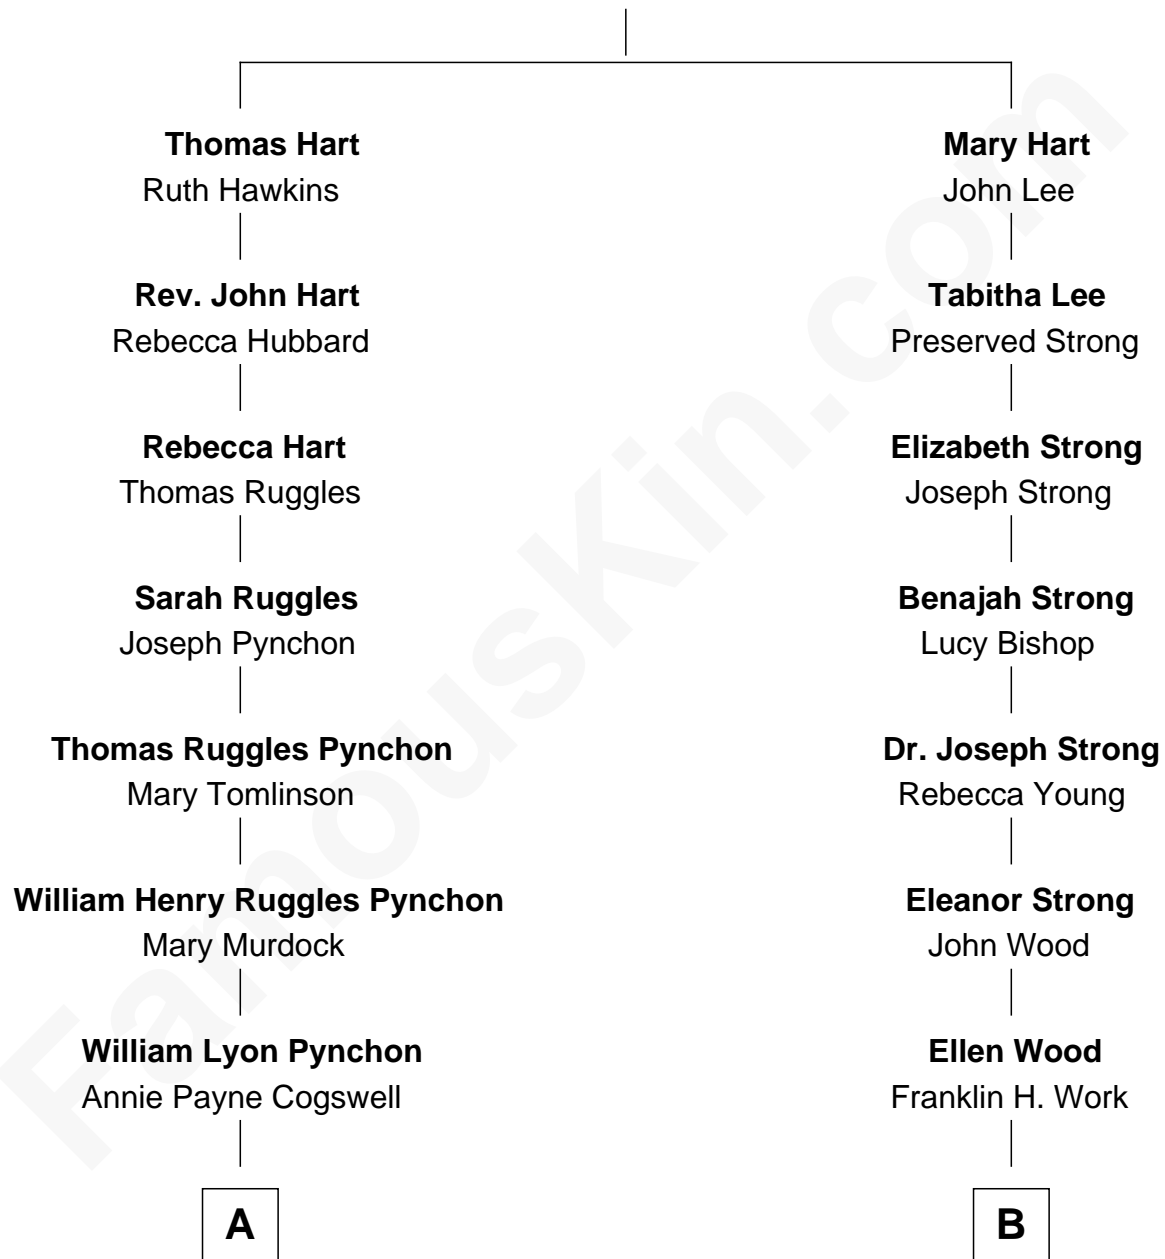

FamousKin.com
Relationship Chart of
Thomas Pynchon
American Novelist

9th cousin 2 times removed of

Oliver Platt
Movie Actor

Stephen Hart

A

William Henry Chichele Pynchon

Carrie Susan Moyses

Thomas Ruggles Pynchon

Catherine Frances Bennett

Thomas Pynchon

Novelist

B

Frances Eleanor Work

James Boothby Burke Roche

Cynthia Burke Roche

Arthur Scott Burden

Eileen Burden

Walter Maynard

Sheila Maynard

Nicholas Platt

Oliver Platt

Movie Actor