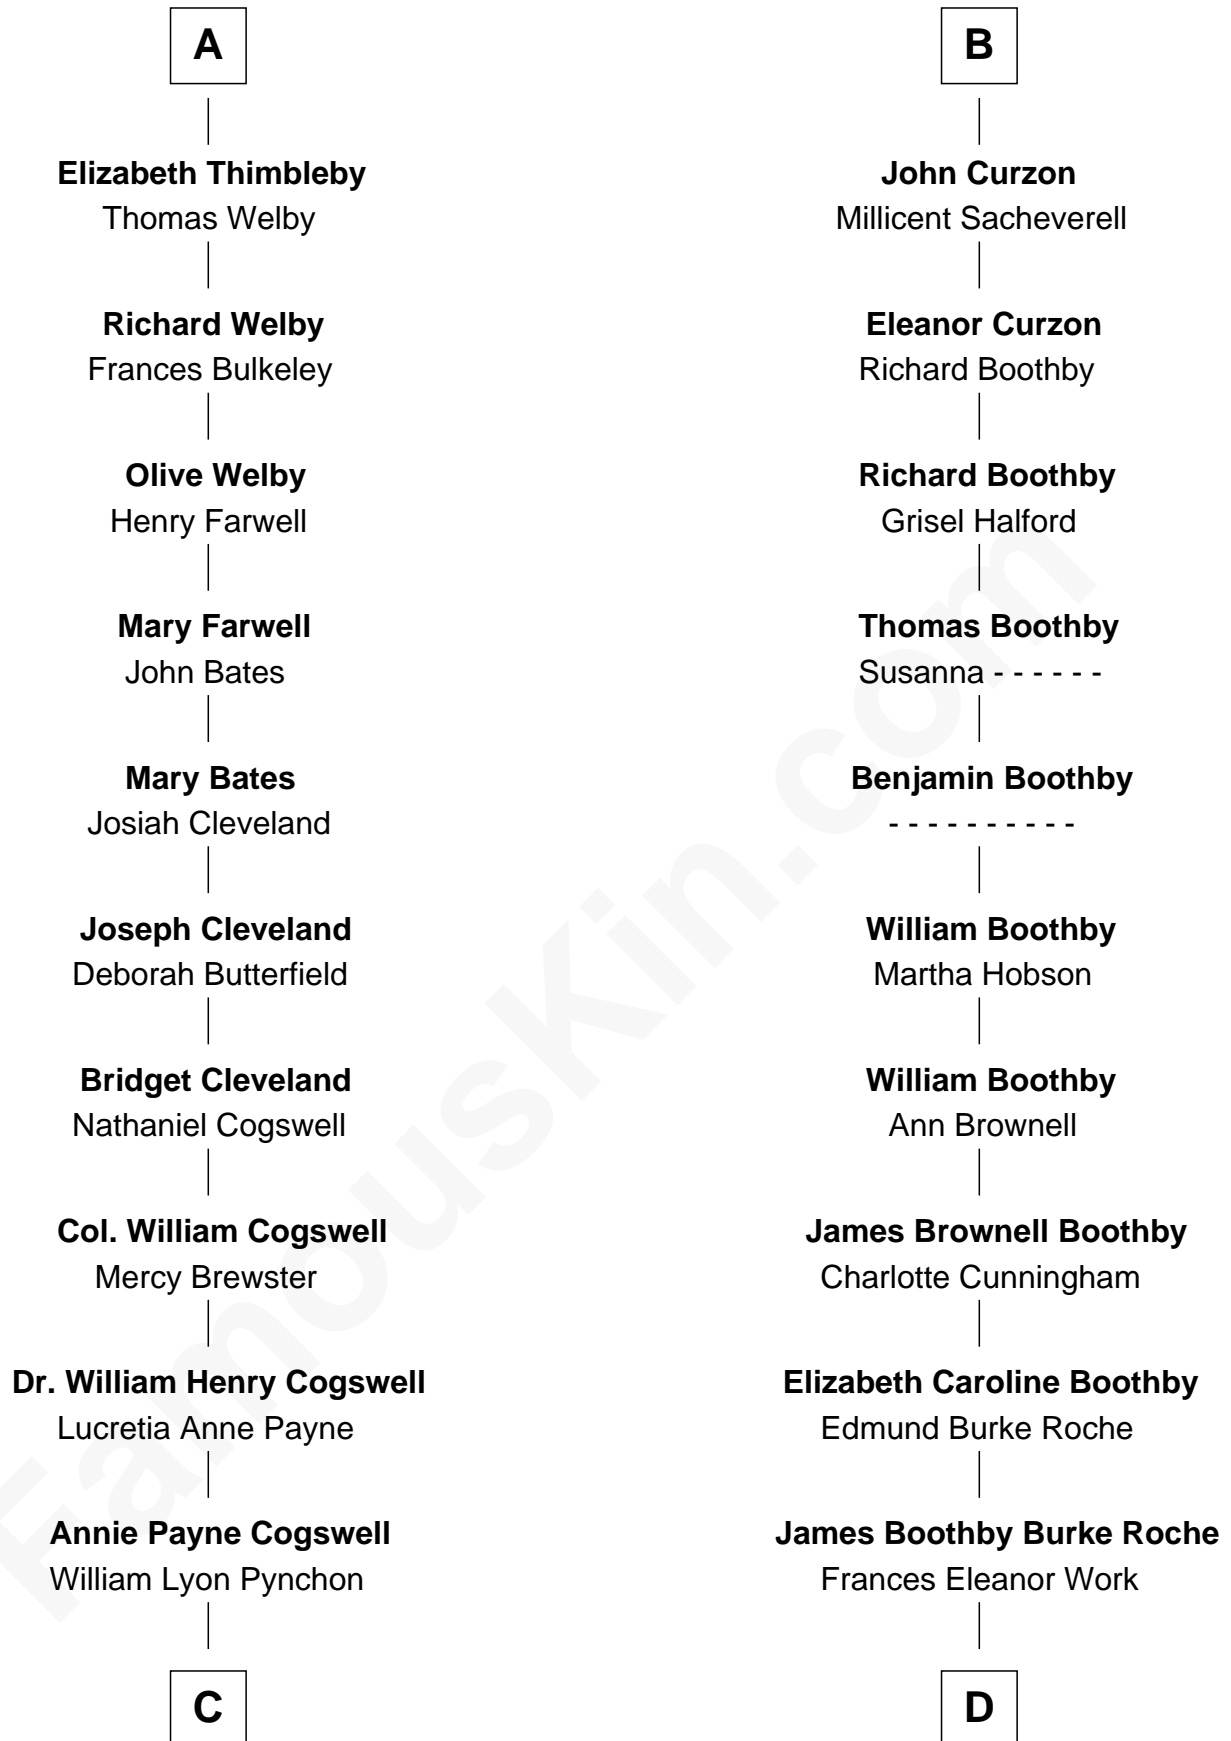

FamousKin.com
Relationship Chart of
Thomas Pynchon
American Novelist

19th cousin 1 time removed of

Oliver Platt
Movie Actor

C

William Henry Chichele Pynchon

Carrie Susan Moyses

Thomas Ruggles Pynchon

Catherine Frances Bennett

Thomas Pynchon

Novelist

D

Cynthia Burke Roche

Arthur Scott Burden

Eileen Burden

Walter Maynard

Sheila Maynard