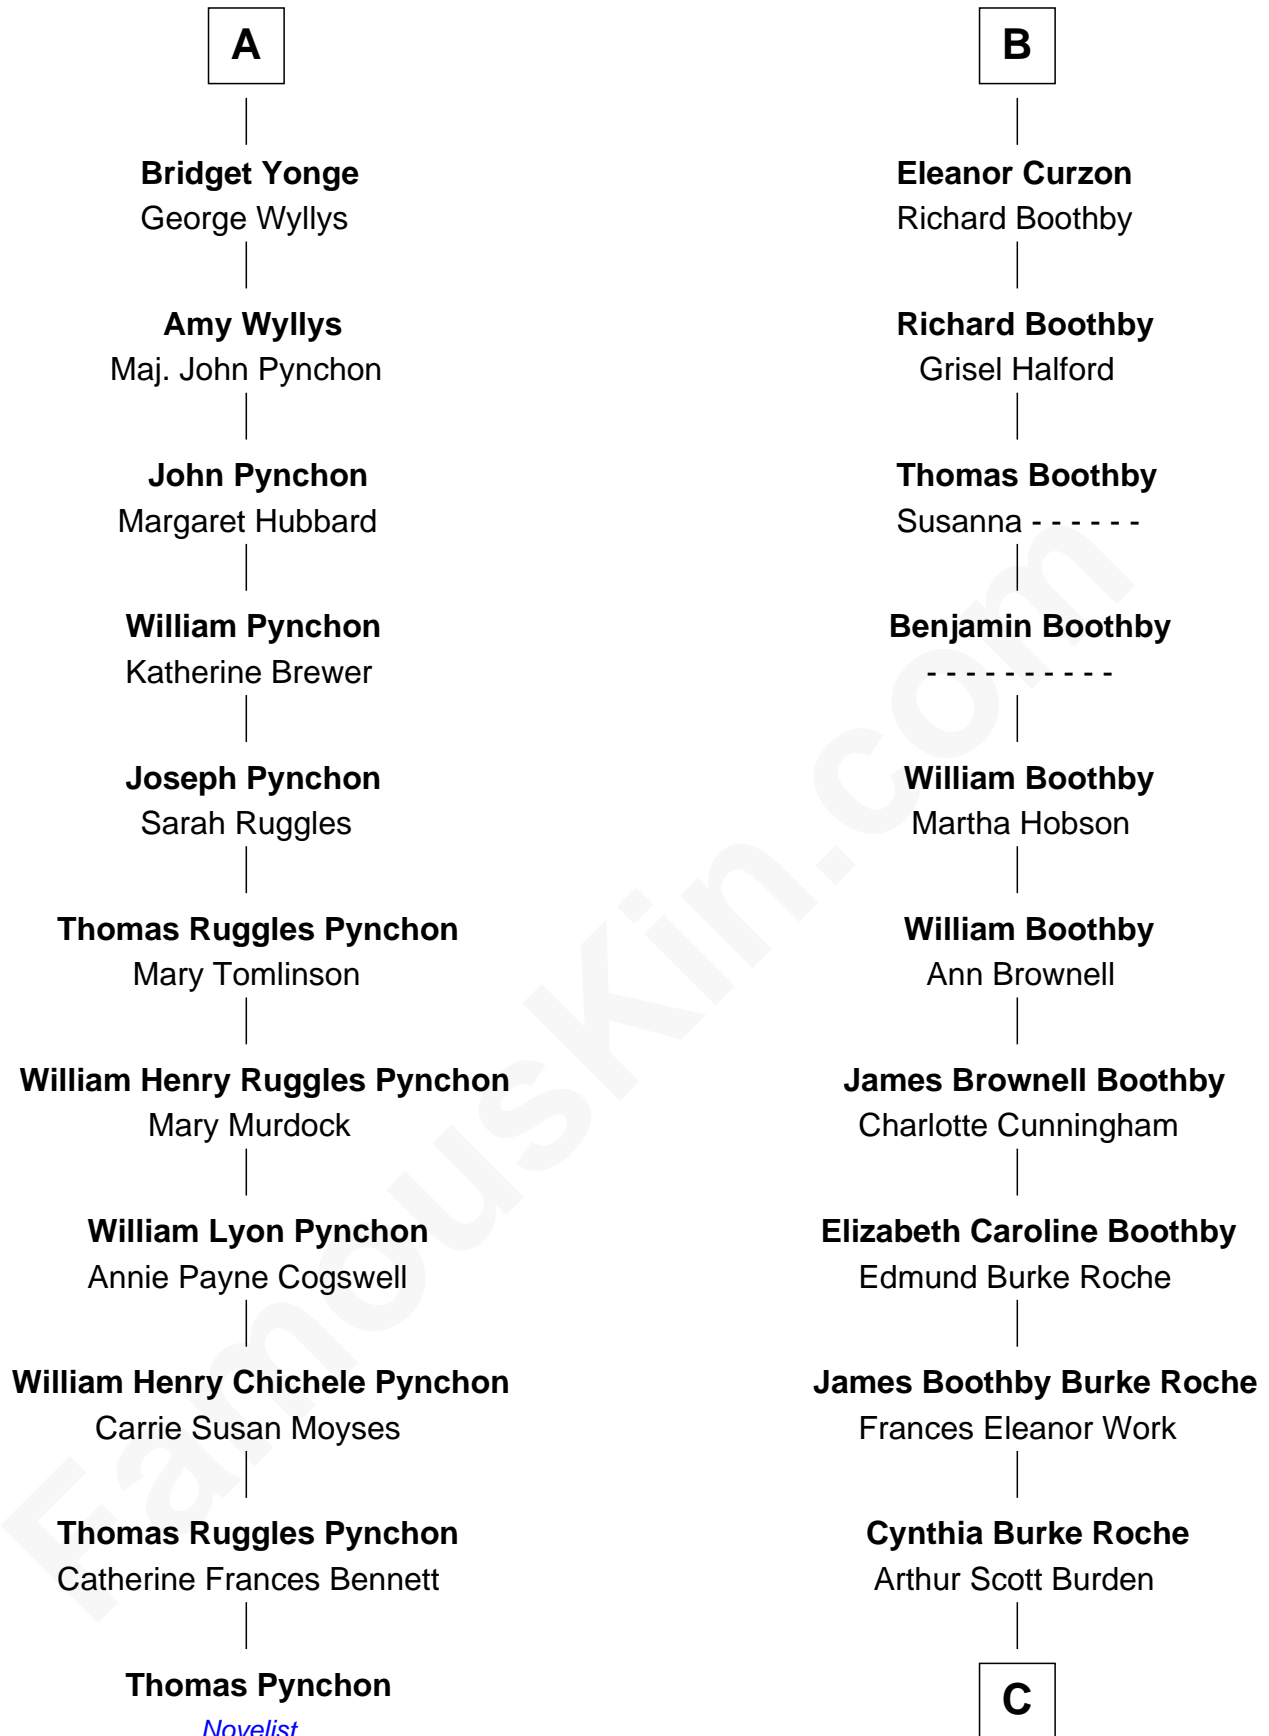

FamousKin.com
Relationship Chart of
Thomas Pynchon
American Novelist

17th cousin 2 times removed of

Oliver Platt
Movie Actor

Sir Richard Fitzalan
 Elizabeth de Bohun

C

Eileen Burden
Walter Maynard

Sheila Maynard
Nicholas Platt