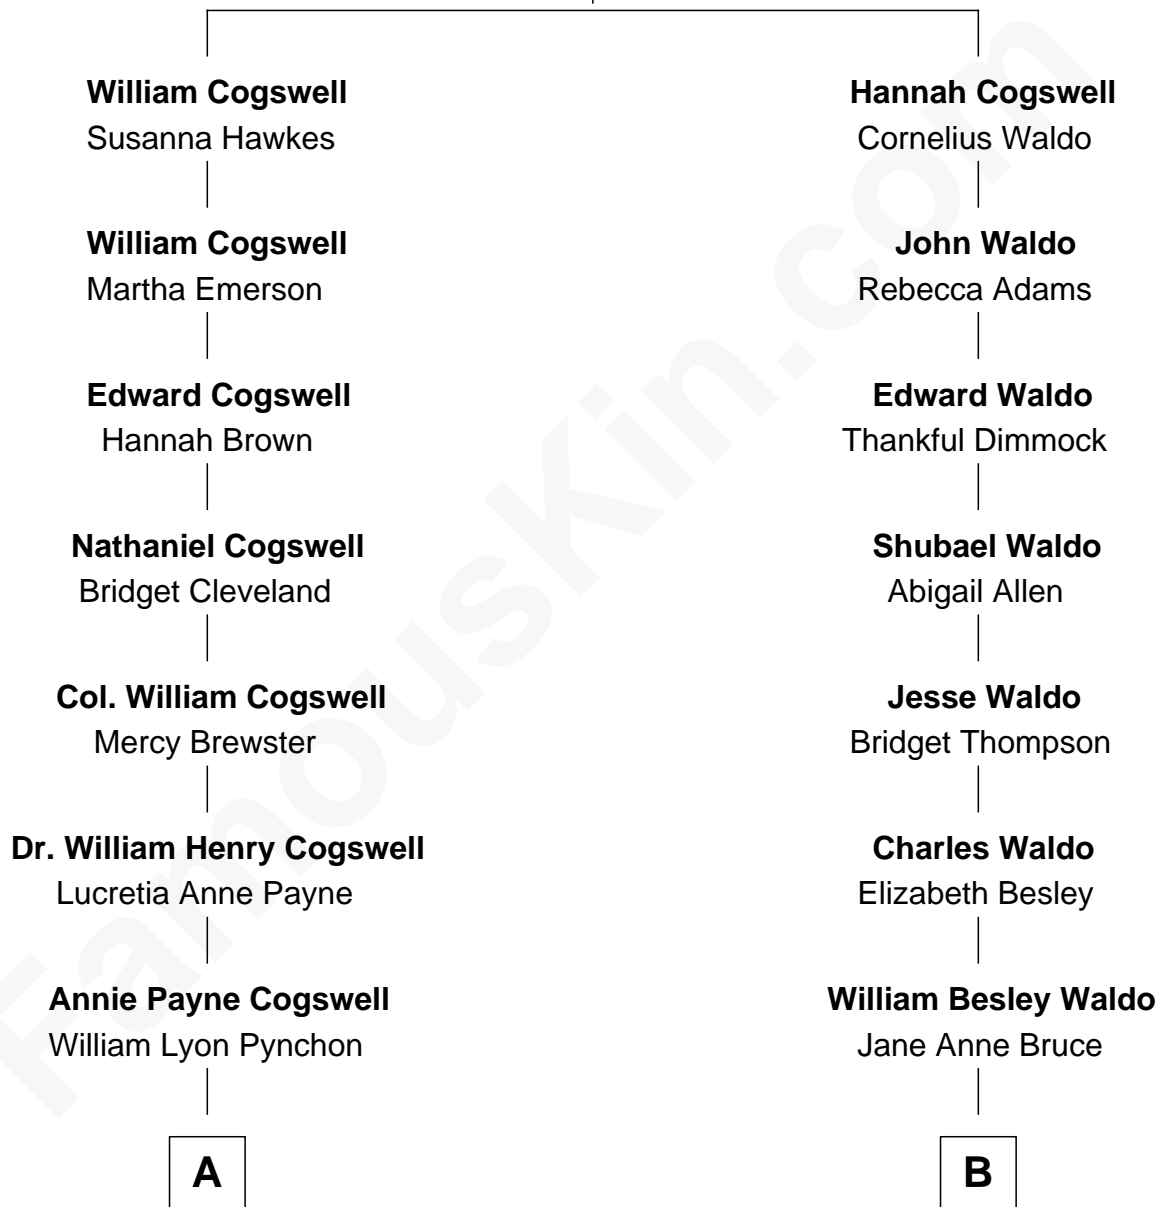

FamousKin.com
Relationship Chart of
Thomas Pynchon
American Novelist

9th cousin 1 time removed of

Lee Remick
Movie Actress

John Cogswell
 Elizabeth Thomson

A

William Henry Chichele Pynchon

Carrie Susan Moyses

Thomas Ruggles Pynchon

Catherine Frances Bennett

Thomas Pynchon

Novelist

B

John Bruce Waldo

Helen Brett

Lewis Howell Waldo

Eliza Gertrude Duffield

Margaret Gertrude Waldo

Frank Edwin Remick

Lee Remick

Movie Actress