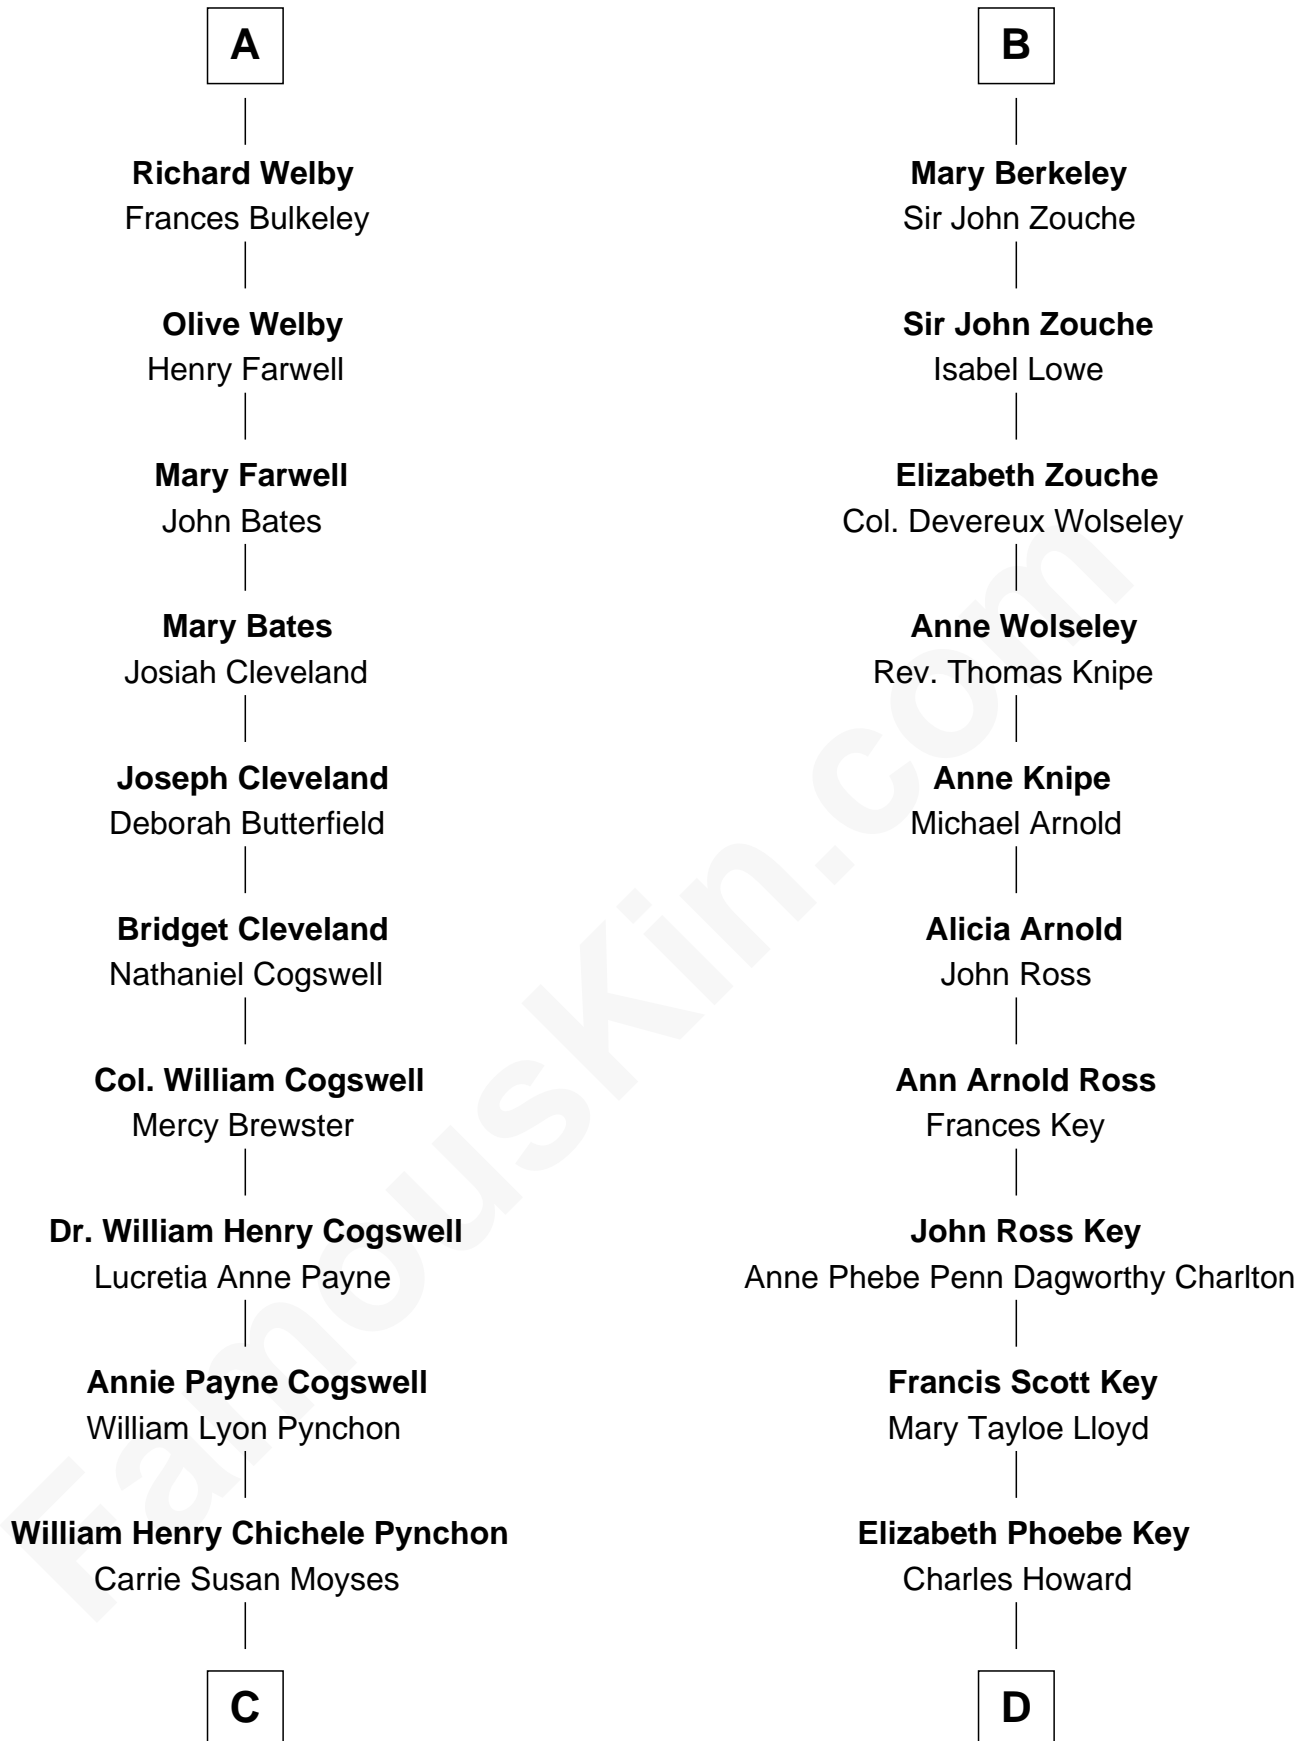

# FamousKin.com Relationship Chart of

**Thomas Pynchon**

*American Novelist*

18th cousin of

**Thomas Hunt Morgan**

*Nobel Prize Winner in Physiology or Medicine*

**C**

**Thomas Ruggles Pynchon**  
Catherine Frances Bennett

**Thomas Pynchon**  
*Novelist*

**D**

**Ellen Key Howard**  
Charlton Hunt Morgan

**Thomas Hunt Morgan**  
*Nobel Prize Winner*

FamousKin.com