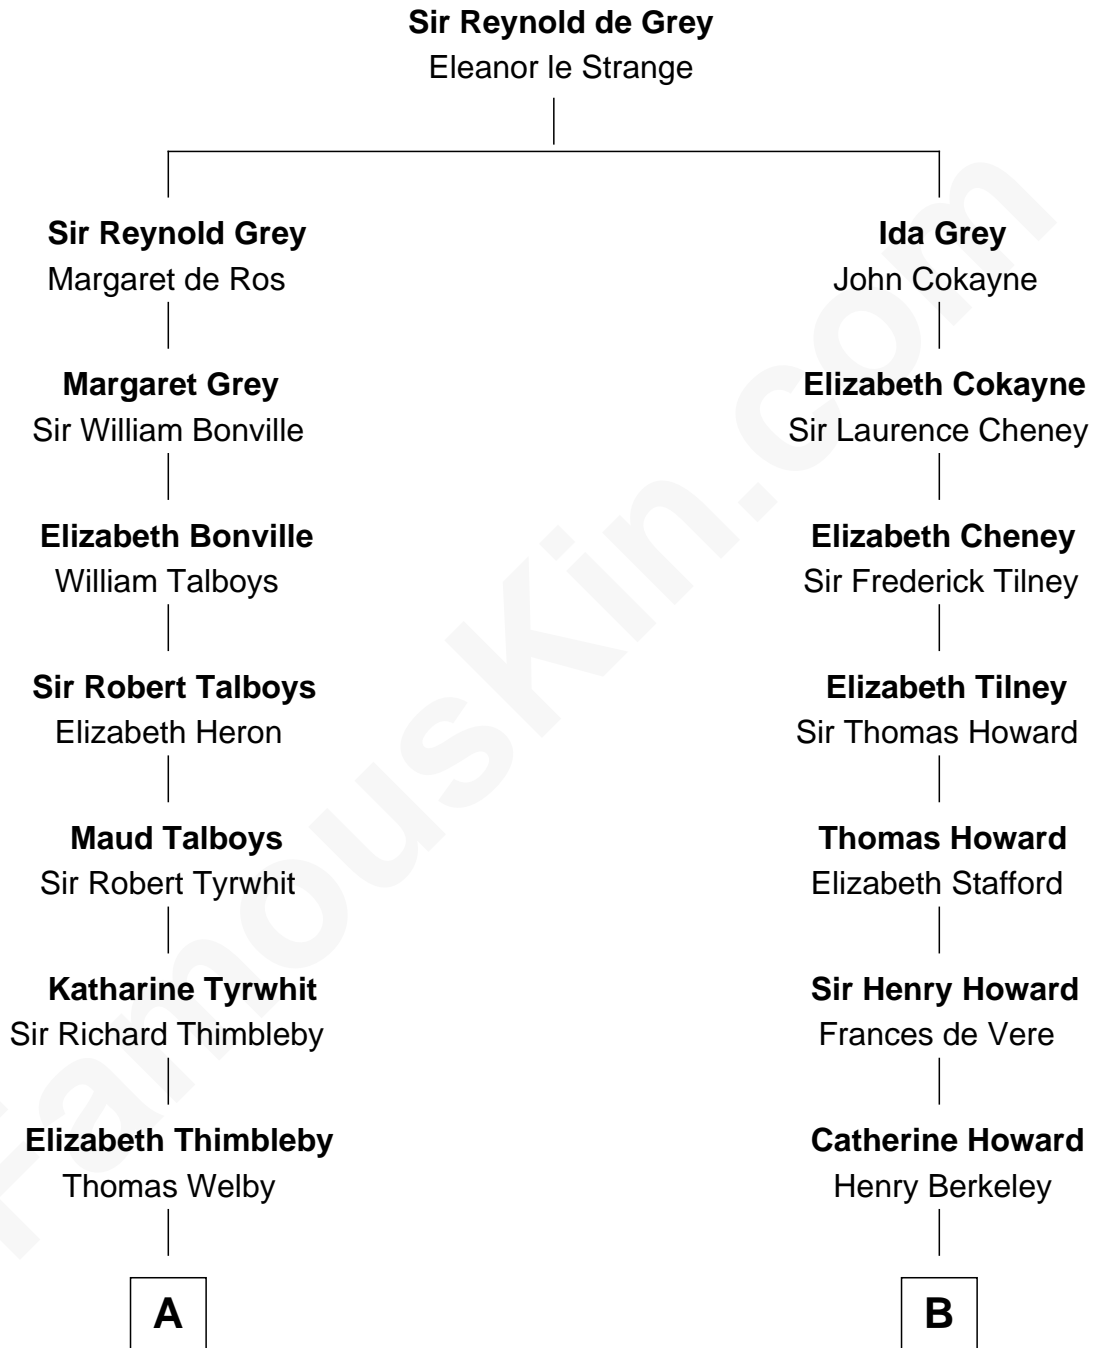

# FamousKin.com Relationship Chart of

**Thomas Pynchon**

*American Novelist*

18th cousin of

**Thomas Hunt Morgan**

*Nobel Prize Winner in Physiology or Medicine*

**C**

**Thomas Ruggles Pynchon**  
Catherine Frances Bennett

**Thomas Pynchon**  
*Novelist*

**D**

**Ellen Key Howard**  
Charlton Hunt Morgan

**Thomas Hunt Morgan**  
*Nobel Prize Winner*

FamousKin.com