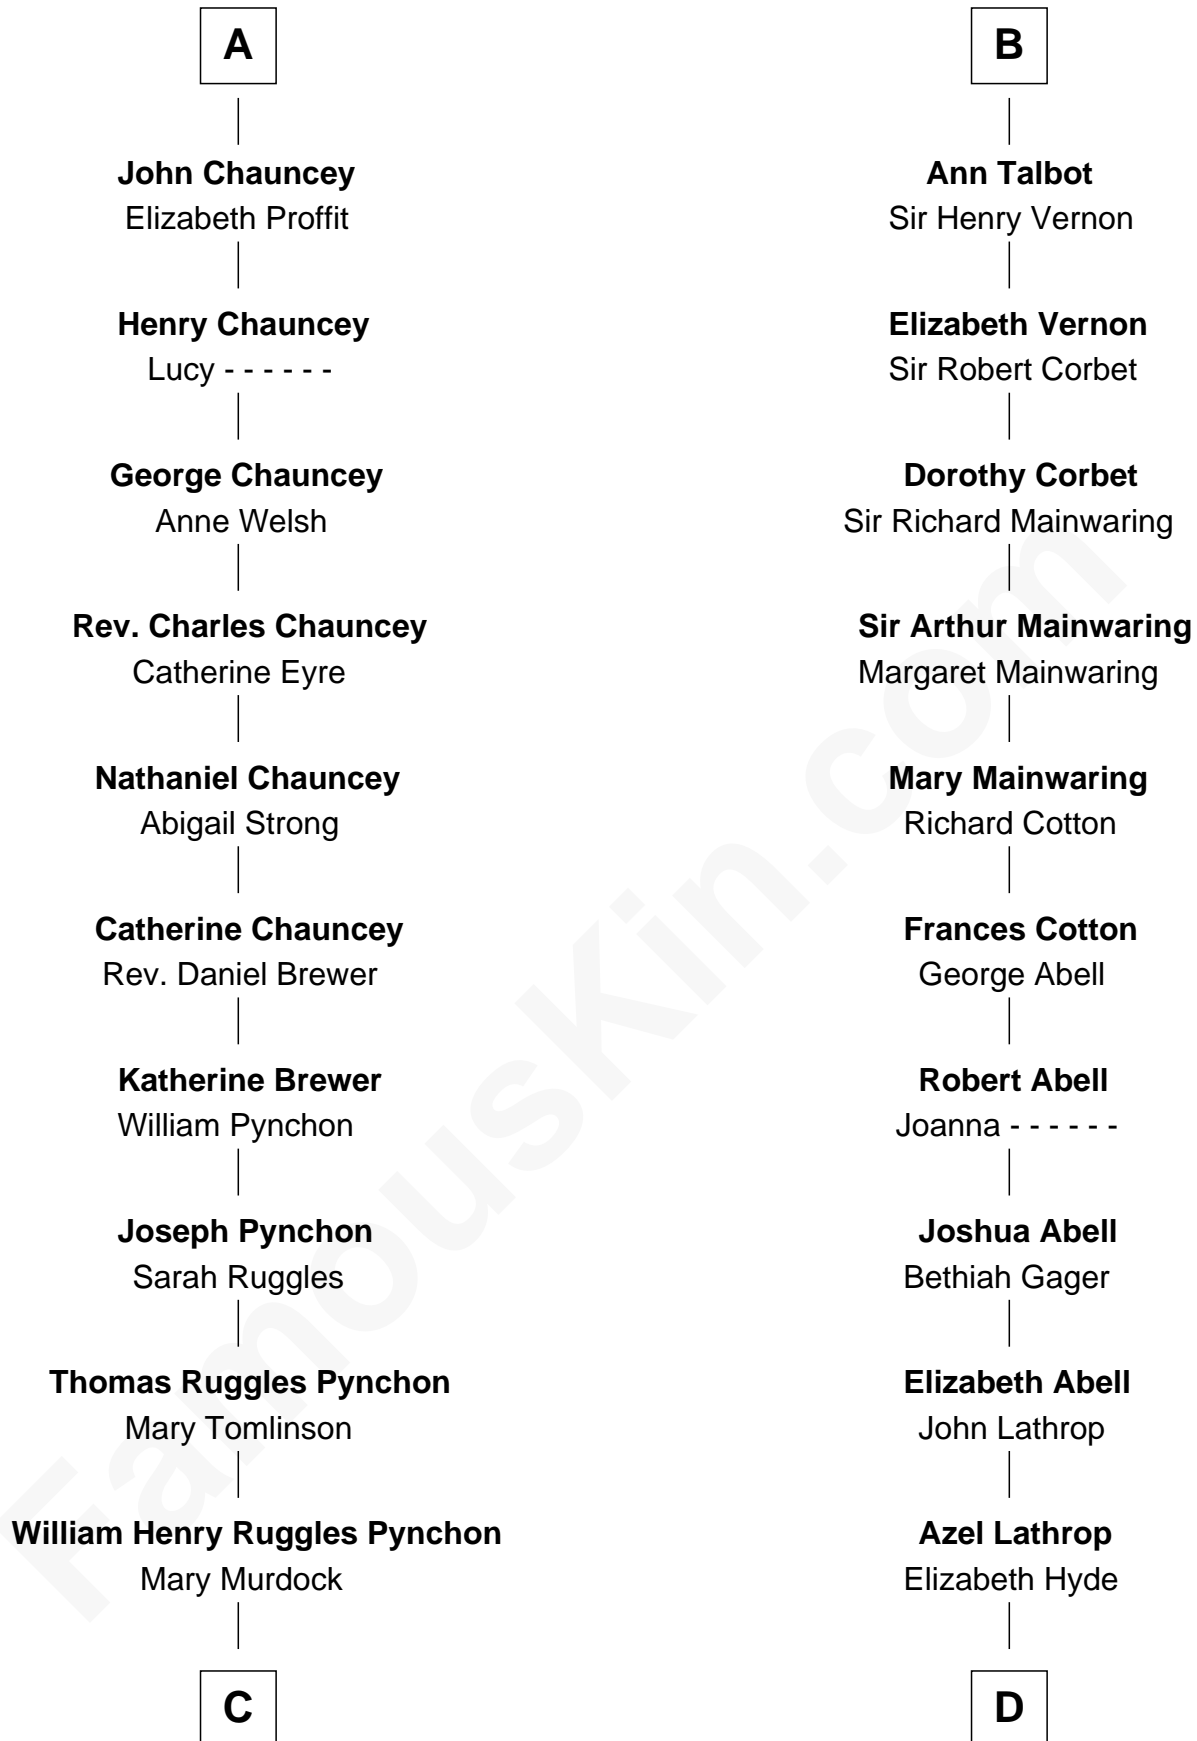

FamousKin.com
Relationship Chart of
Thomas Pynchon
American Novelist

19th cousin 1 time removed of

C. W. Post
Founder of Post Cereals

C

William Lyon Pynchon

Annie Payne Cogswell

William Henry Chichele Pynchon

Carrie Susan Moyses

Thomas Ruggles Pynchon

Catherine Frances Bennett

Thomas Pynchon

Novelist

D

Erastus Lathrop

Sarah Bailey