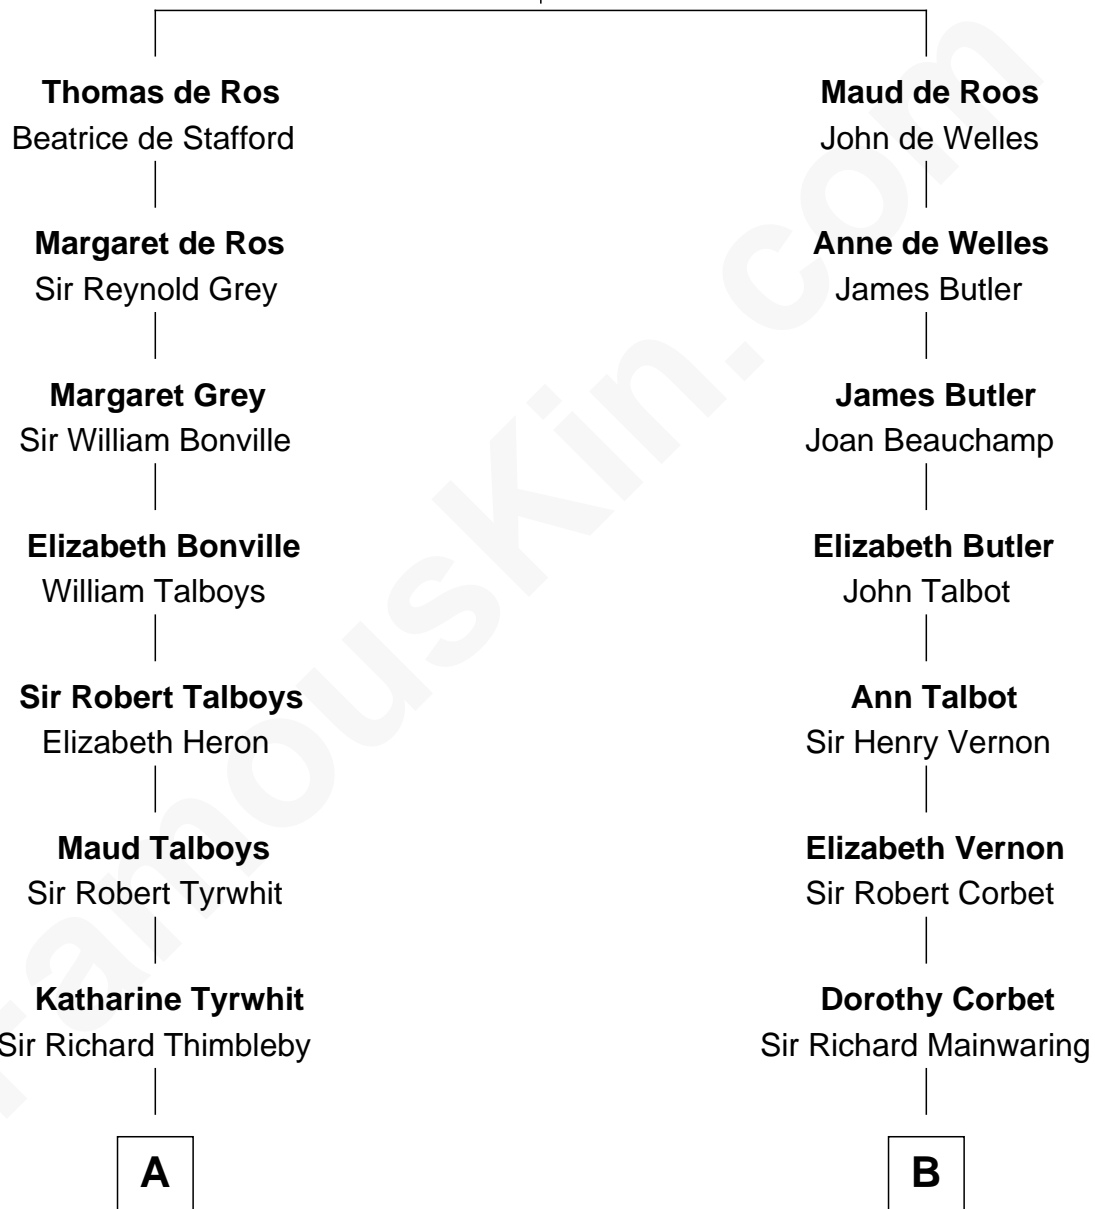

FamousKin.com
Relationship Chart of
Thomas Pynchon
American Novelist

16th cousin 3 times removed of

C. W. Post
Founder of Post Cereals

Sir William de Ros
 Margery de Badlesmere

C

—
William Henry Chichele Pynchon

Carrie Susan Moyses

—
Thomas Ruggles Pynchon

Catherine Frances Bennett

—
Thomas Pynchon

Novelist

FamousKin.com