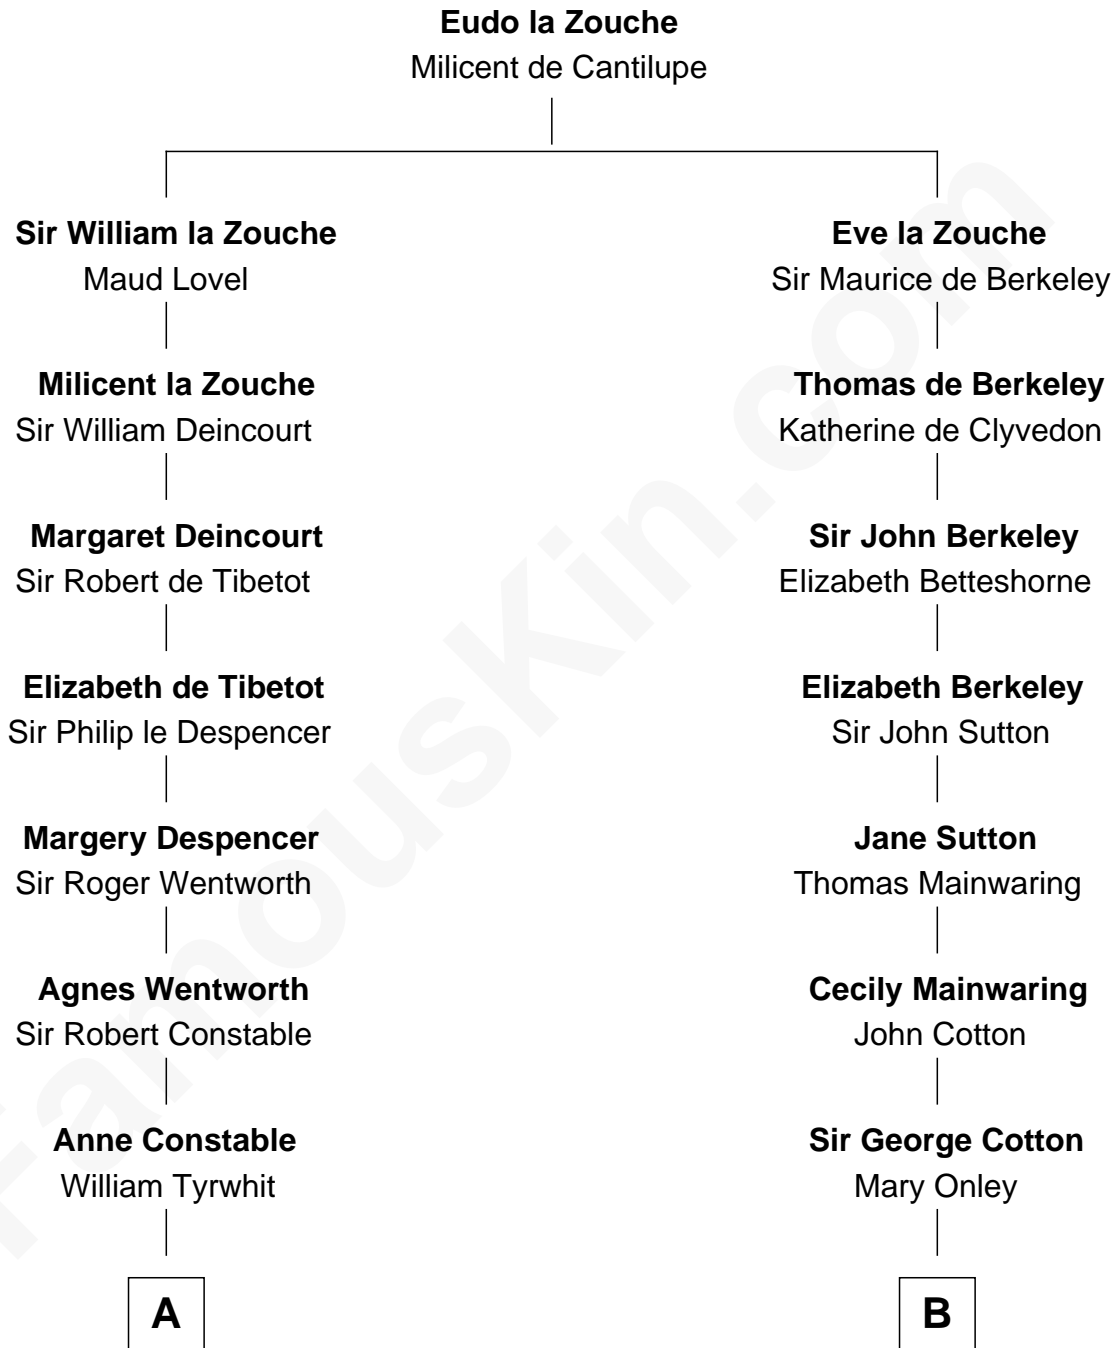

FamousKin.com

Relationship Chart of

Thomas Pynchon

American Novelist

15th cousin 6 times removed of

C. W. Post
 Founder of Post Cereals

C

—
Dr. William Henry Cogswell

Lucretia Anne Payne

—
Annie Payne Cogswell

William Lyon Pynchon

—
William Henry Chichele Pynchon

Carrie Susan Moyses

—
Thomas Ruggles Pynchon

Catherine Frances Bennett

—
Thomas Pynchon