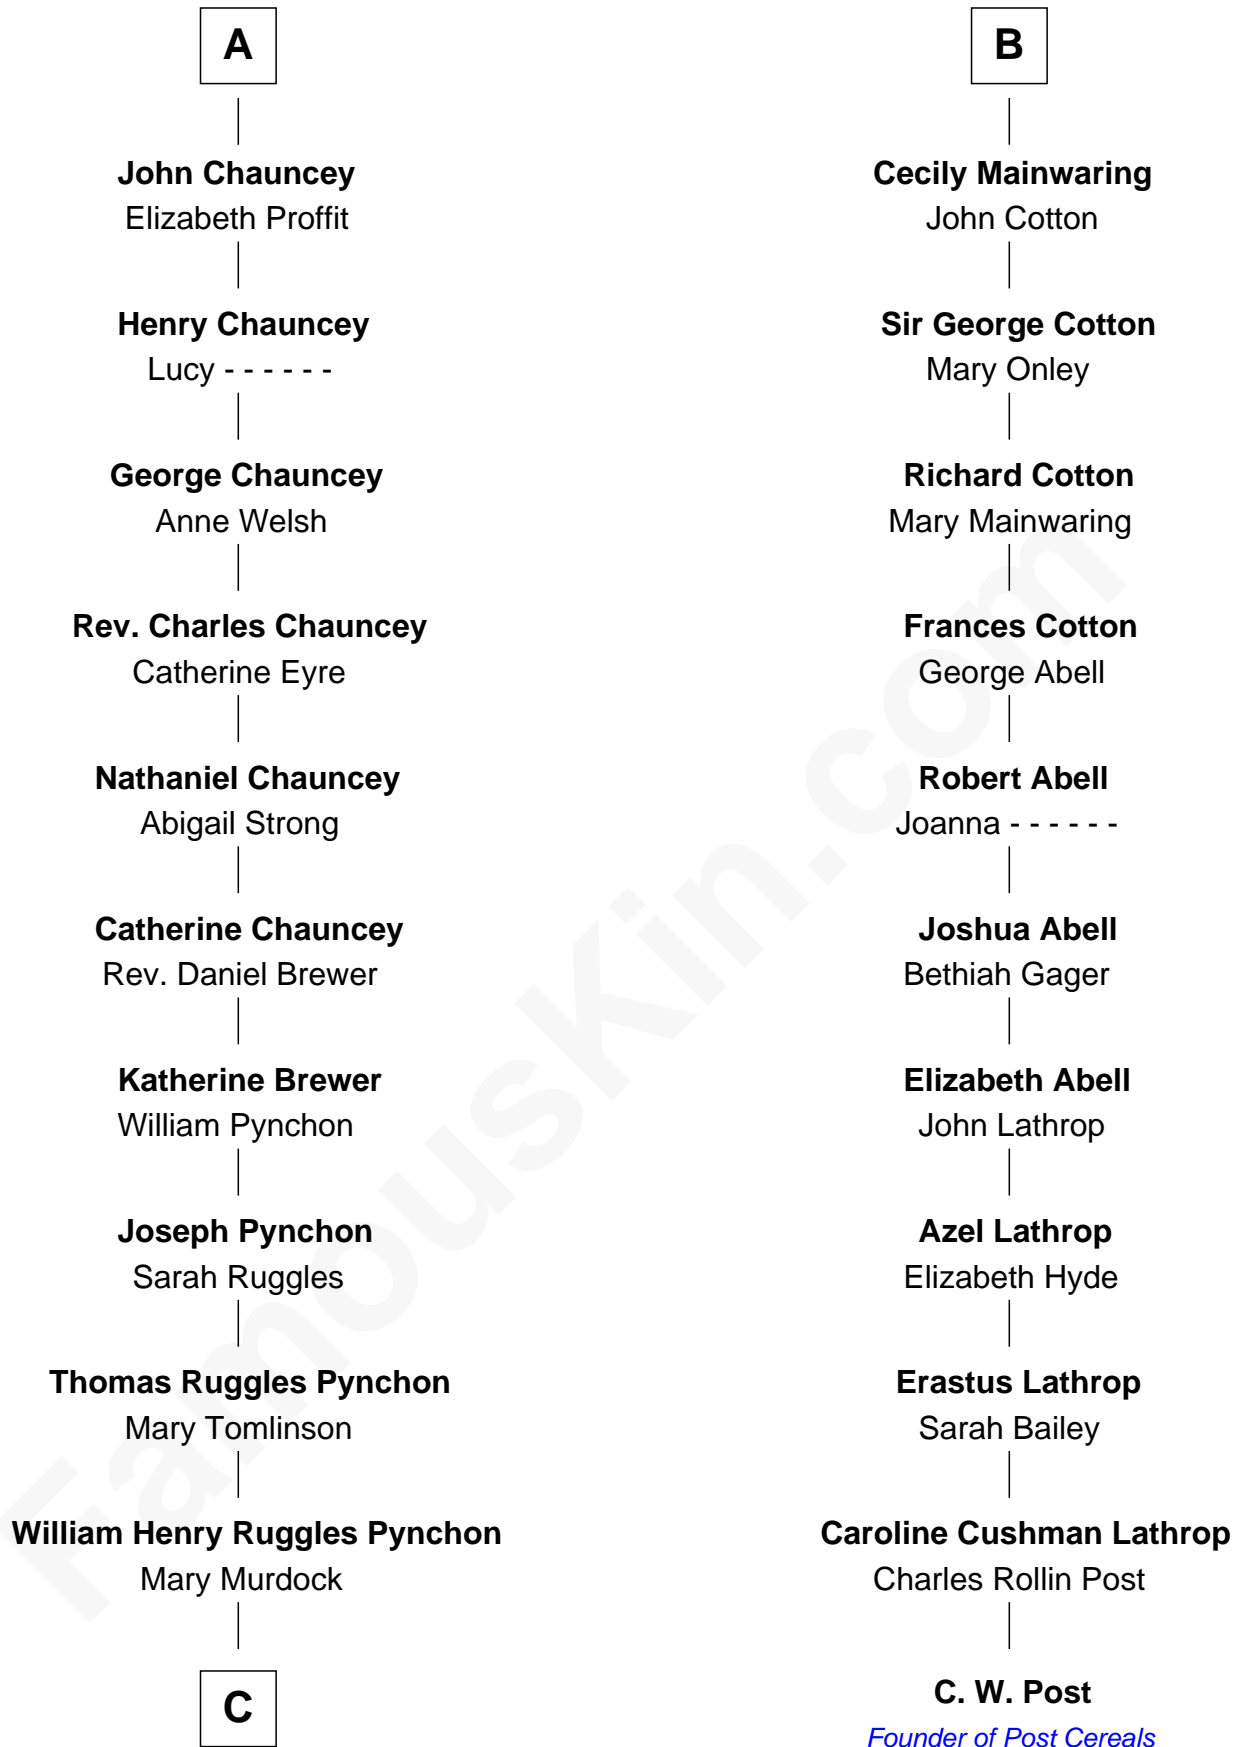

FamousKin.com
Relationship Chart of
Thomas Pynchon
American Novelist

17th cousin 3 times removed of

C. W. Post
Founder of Post Cereals

Sir William de Ferrers
 Agnes of Chester

C

—
William Lyon Pynchon

Annie Payne Cogswell

—
William Henry Chichele Pynchon

Carrie Susan Moyses

—
Thomas Ruggles Pynchon

Catherine Frances Bennett

—
Thomas Pynchon

Novelist

FamousKin.com